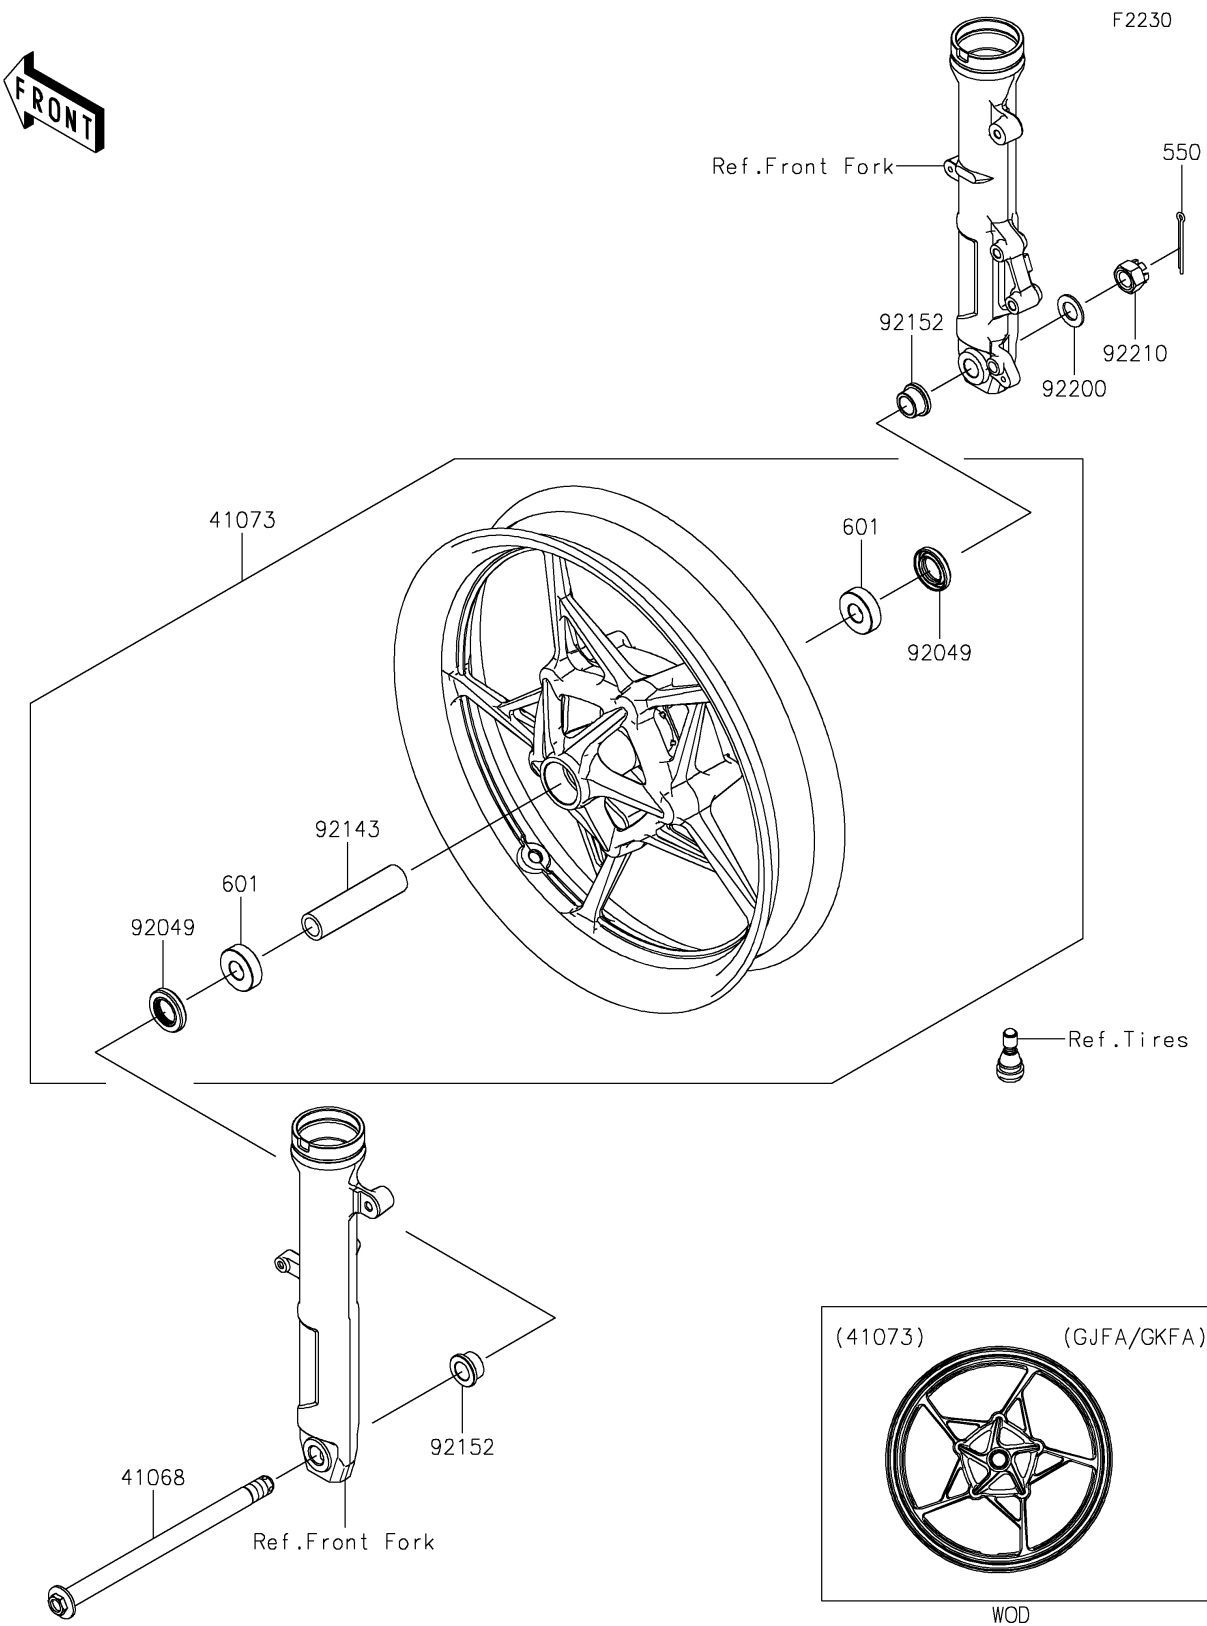

## PARTS DIAGRAM

### Front Wheel

## PARTS LIST

### Front Wheel

ITEM NAME	PART NUMBER	QUANTITY
AXLE,FR,17X253,M16 (Ref # 41068)	41068-0627	0
WHEEL-ASSY,FR,G.BLACK (Ref # 41073)	41073-0752-QT	0
SEAL-OIL,23X40X7 (Ref # 92049)	92049-0801	0
COLLAR,17.2X25X105 (Ref # 92143)	92143-1124	0
COLLAR,17X30X15.5 (Ref # 92152)	92152-2386	0
WASHER,17.3X30X2 (Ref # 92200)	92200-1916	0
NUT,16MM (Ref # 92210)	92210-1651	0
PIN-COTTER,4.0X35 (Ref # 550)	550AA4035	0
BEARING-BALL,#6203UUC3 (Ref # 601)	601B6203UU	0