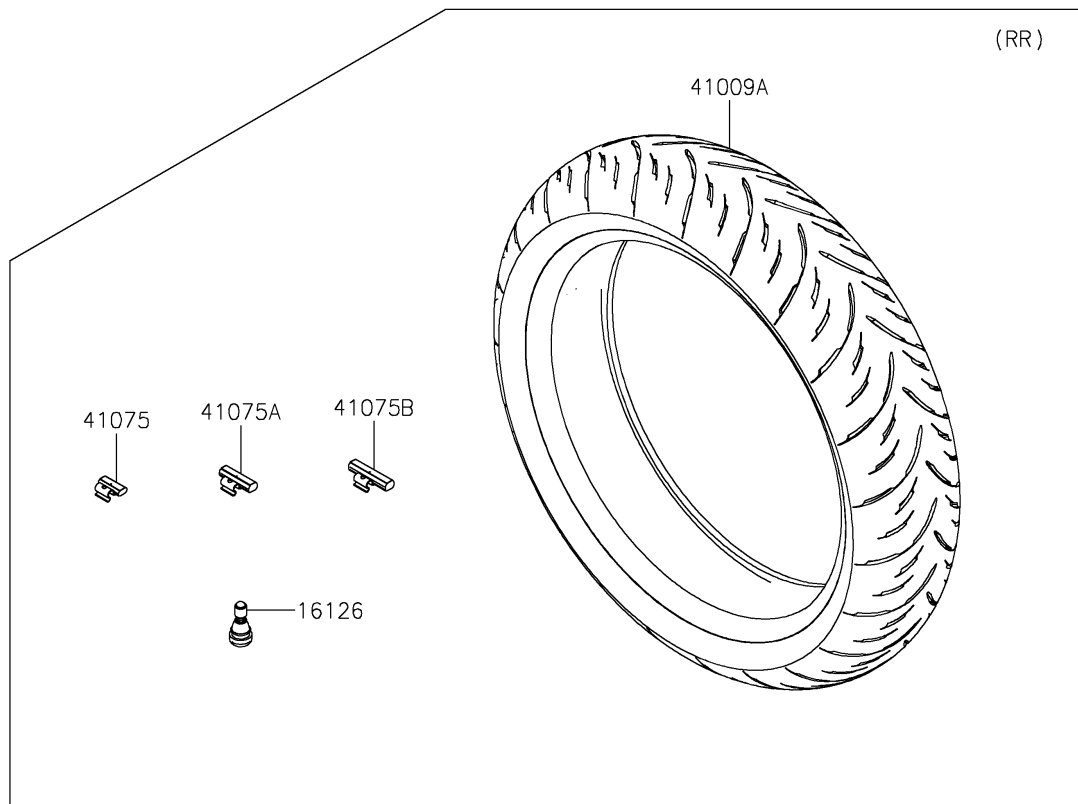

2018 NINJA® 400 ABS

PARTS DIAGRAM

Tires

2018 NINJA® 400 ABS

PARTS LIST

Tires

ITEM NAME	PART NUMBER	QUANTITY
VALVE,TIRE (Ref # 16126)	16126-1140	0
TIRE,FR,110/70R17 54H,GPR-300F (Ref # 41009)	41009-0773	0
TIRE,RR,150/60R17 66H,GPR-300 (Ref # 41009A)	41009-0774	0
BALANCER-WHEEL,10G,SILVER (Ref # 41075)	41075-0007	0
BALANCER-WHEEL,20G,SILVER (Ref # 41075A)	41075-0008	0
BALANCER-WHEEL,30G,SILVER (Ref # 41075B)	41075-0009	0