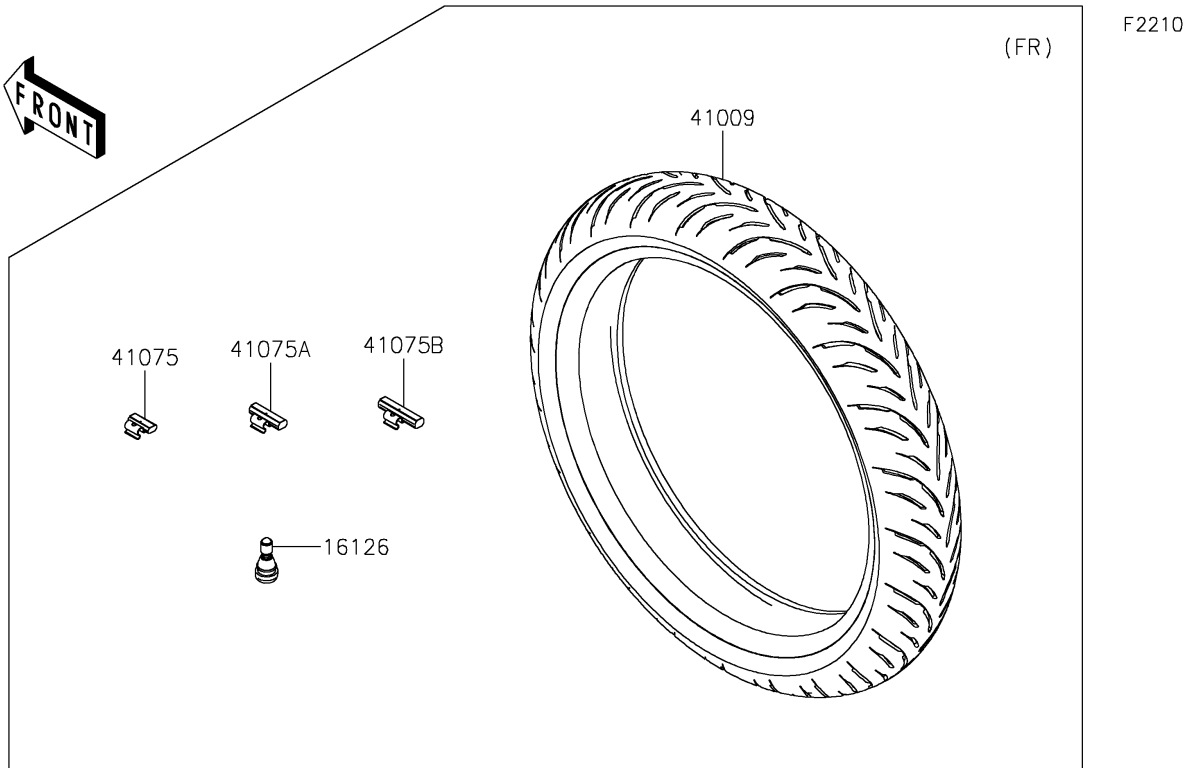

2018 NINJA® 400 ABS

PARTS DIAGRAM

Tires

2018 NINJA® 400 ABS

PARTS LIST

Tires

ITEM NAME	PART NUMBER	QUANTITY
VALVE,TIRE (Ref # 16126)	16126-1140	0
TIRE,FR,110/70R17 54H,GPR-300F (Ref # 41009)	41009-0773	0
TIRE,RR,150/60R17 66H,GPR-300 (Ref # 41009A)	41009-0774	0
BALANCER-WHEEL,10G,SILVER (Ref # 41075)	41075-0007	0
BALANCER-WHEEL,20G,SILVER (Ref # 41075A)	41075-0008	0
BALANCER-WHEEL,30G,SILVER (Ref # 41075B)	41075-0009	0