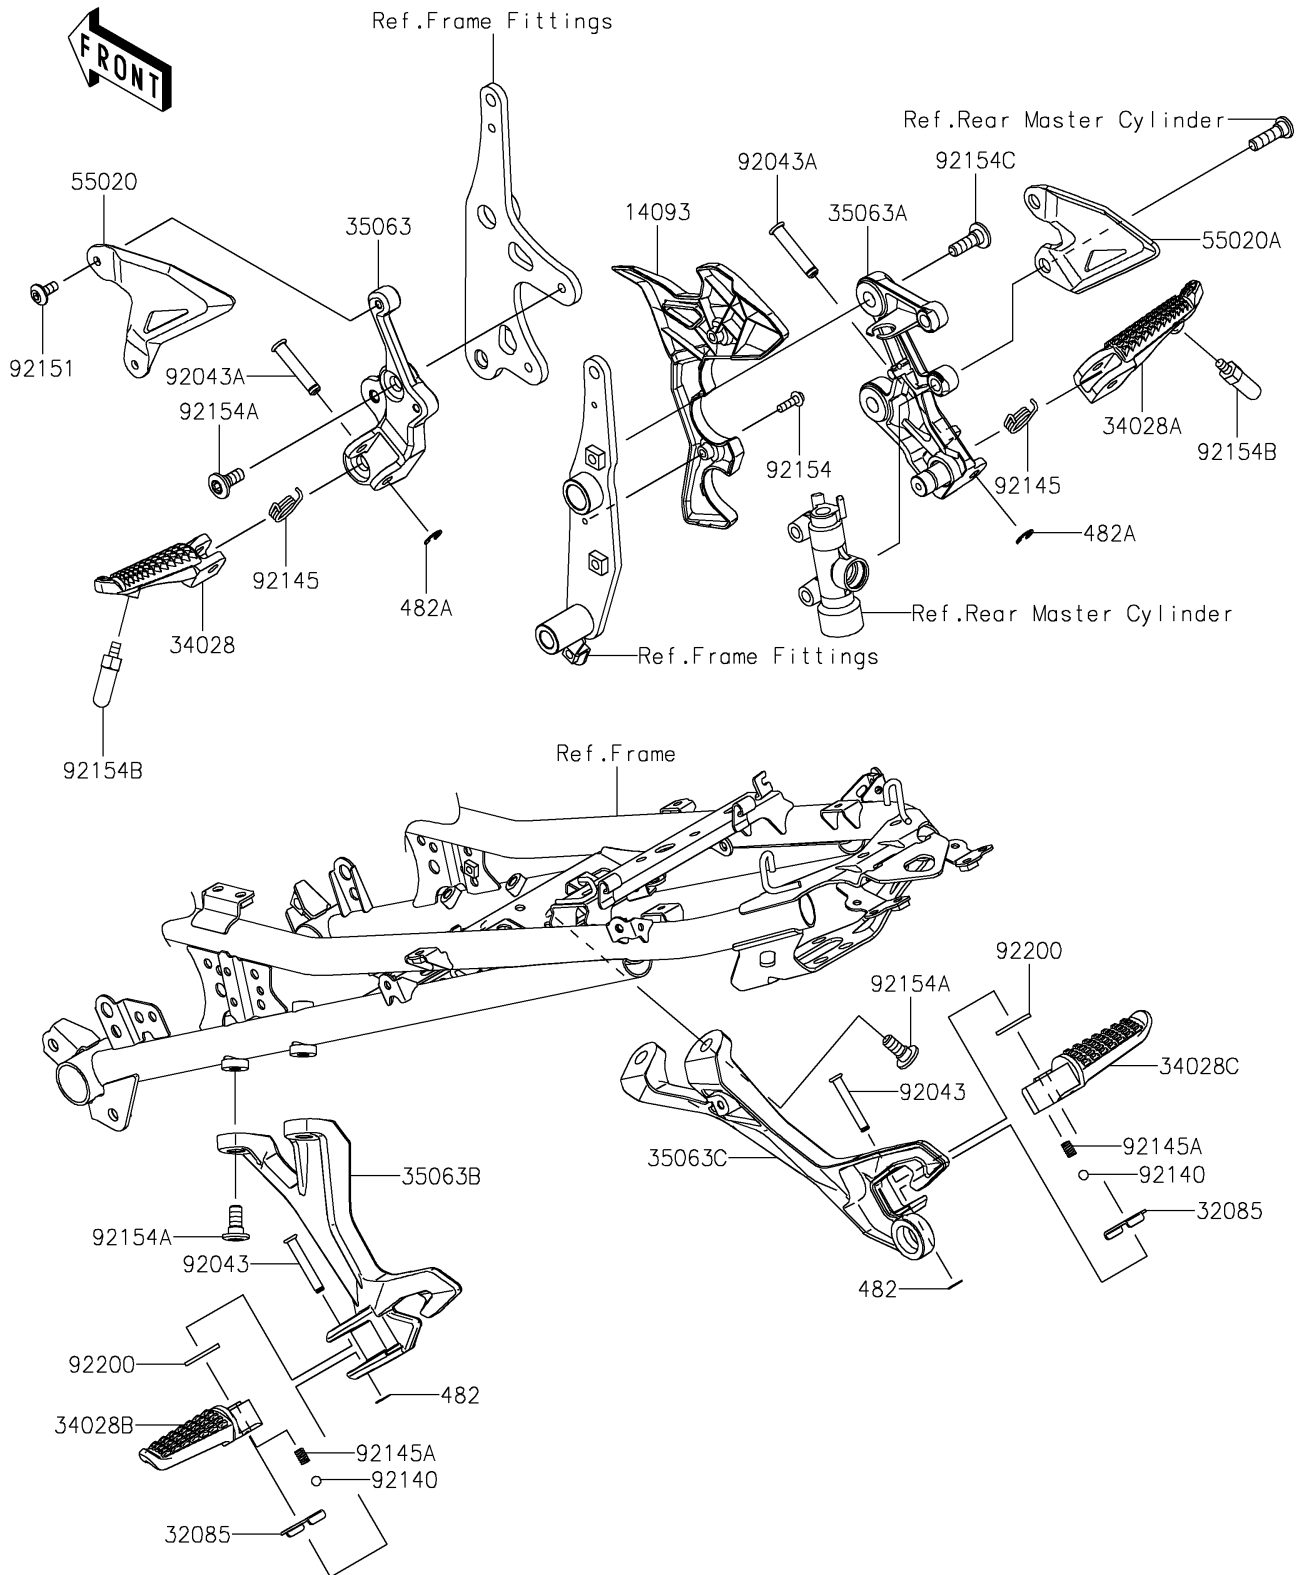

2018 NINJA® 400 ABS

PARTS DIAGRAM

Footrests

F2160

2018 NINJA[®] 400 ABS

PARTS LIST

Footrests

ITEM NAME

PART NUMBER

QUANTITY
