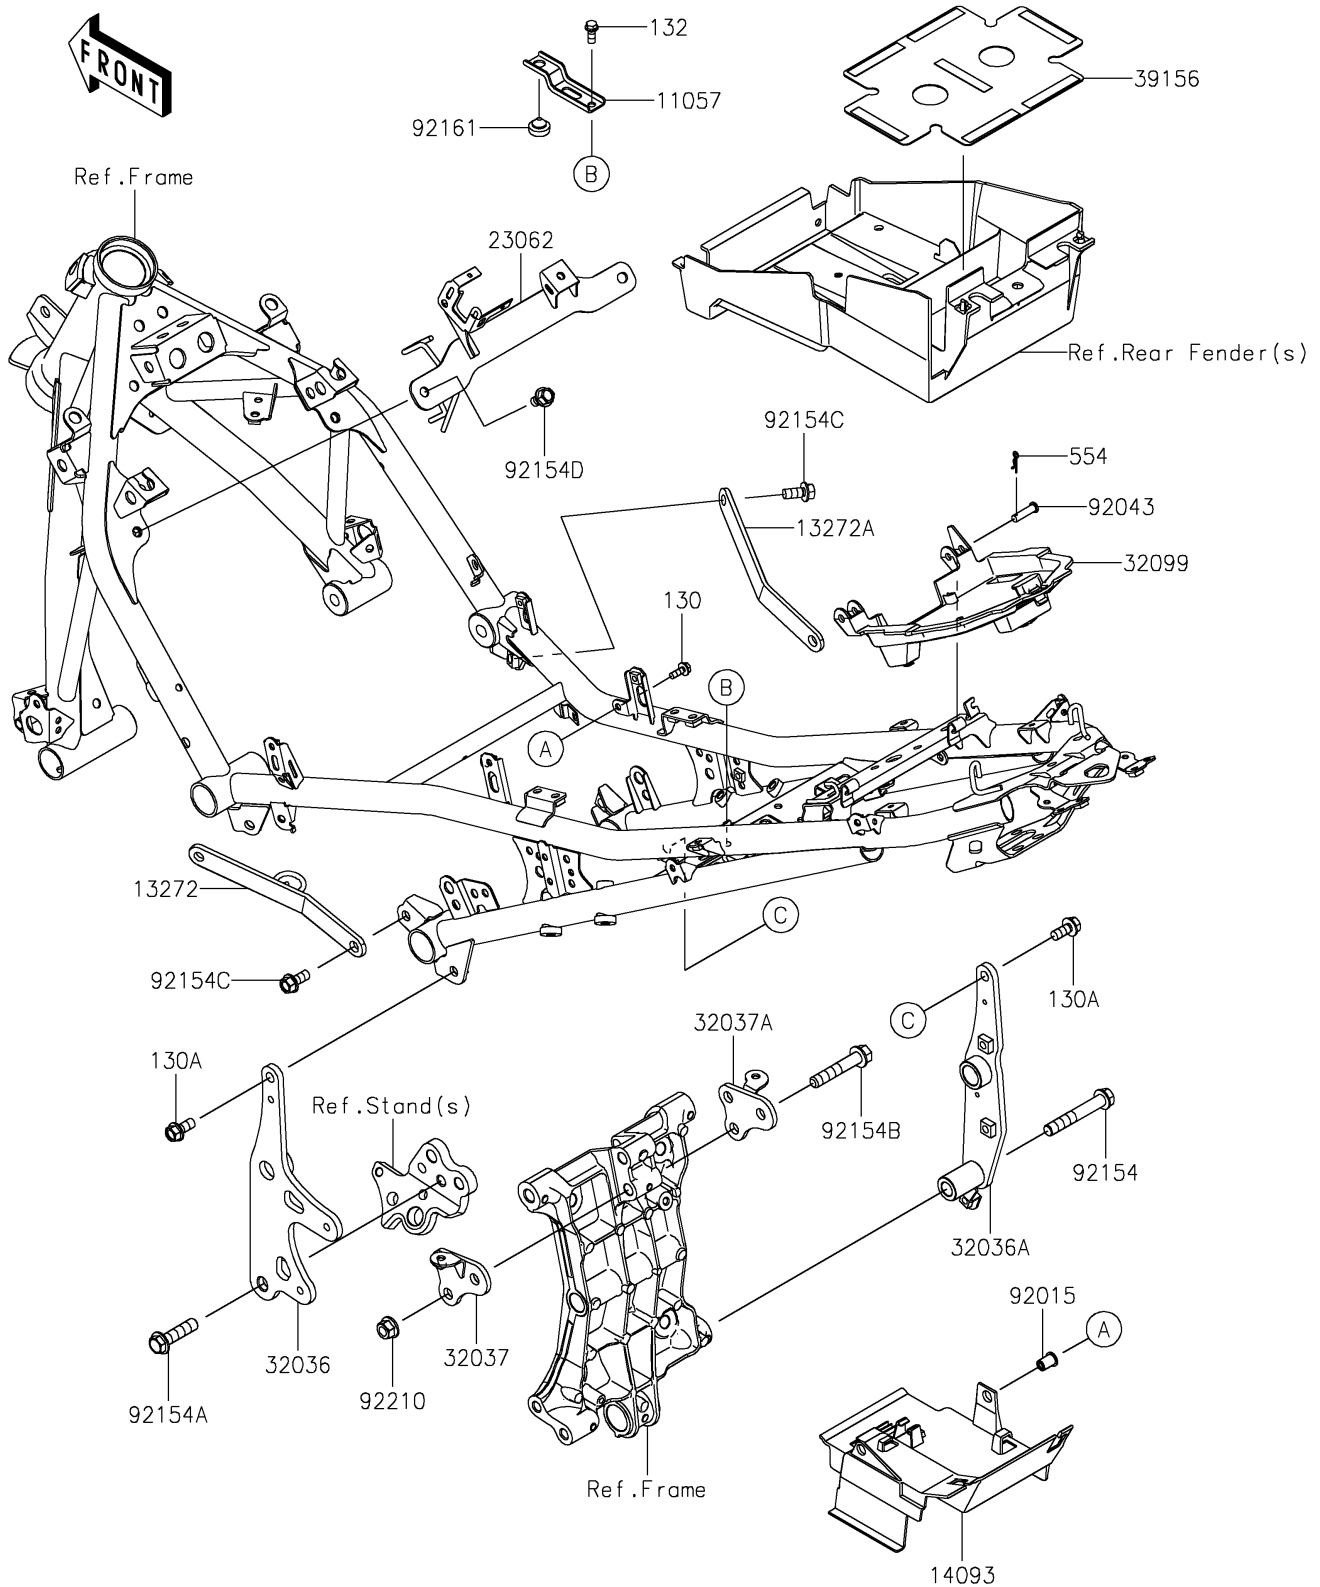

2018 NINJA® 400 ABS

PARTS DIAGRAM

Frame Fittings

F2131

2018 NINJA[®] 400 ABS

PARTS LIST

Frame Fittings

ITEM NAME

PART NUMBER

QUANTITY
