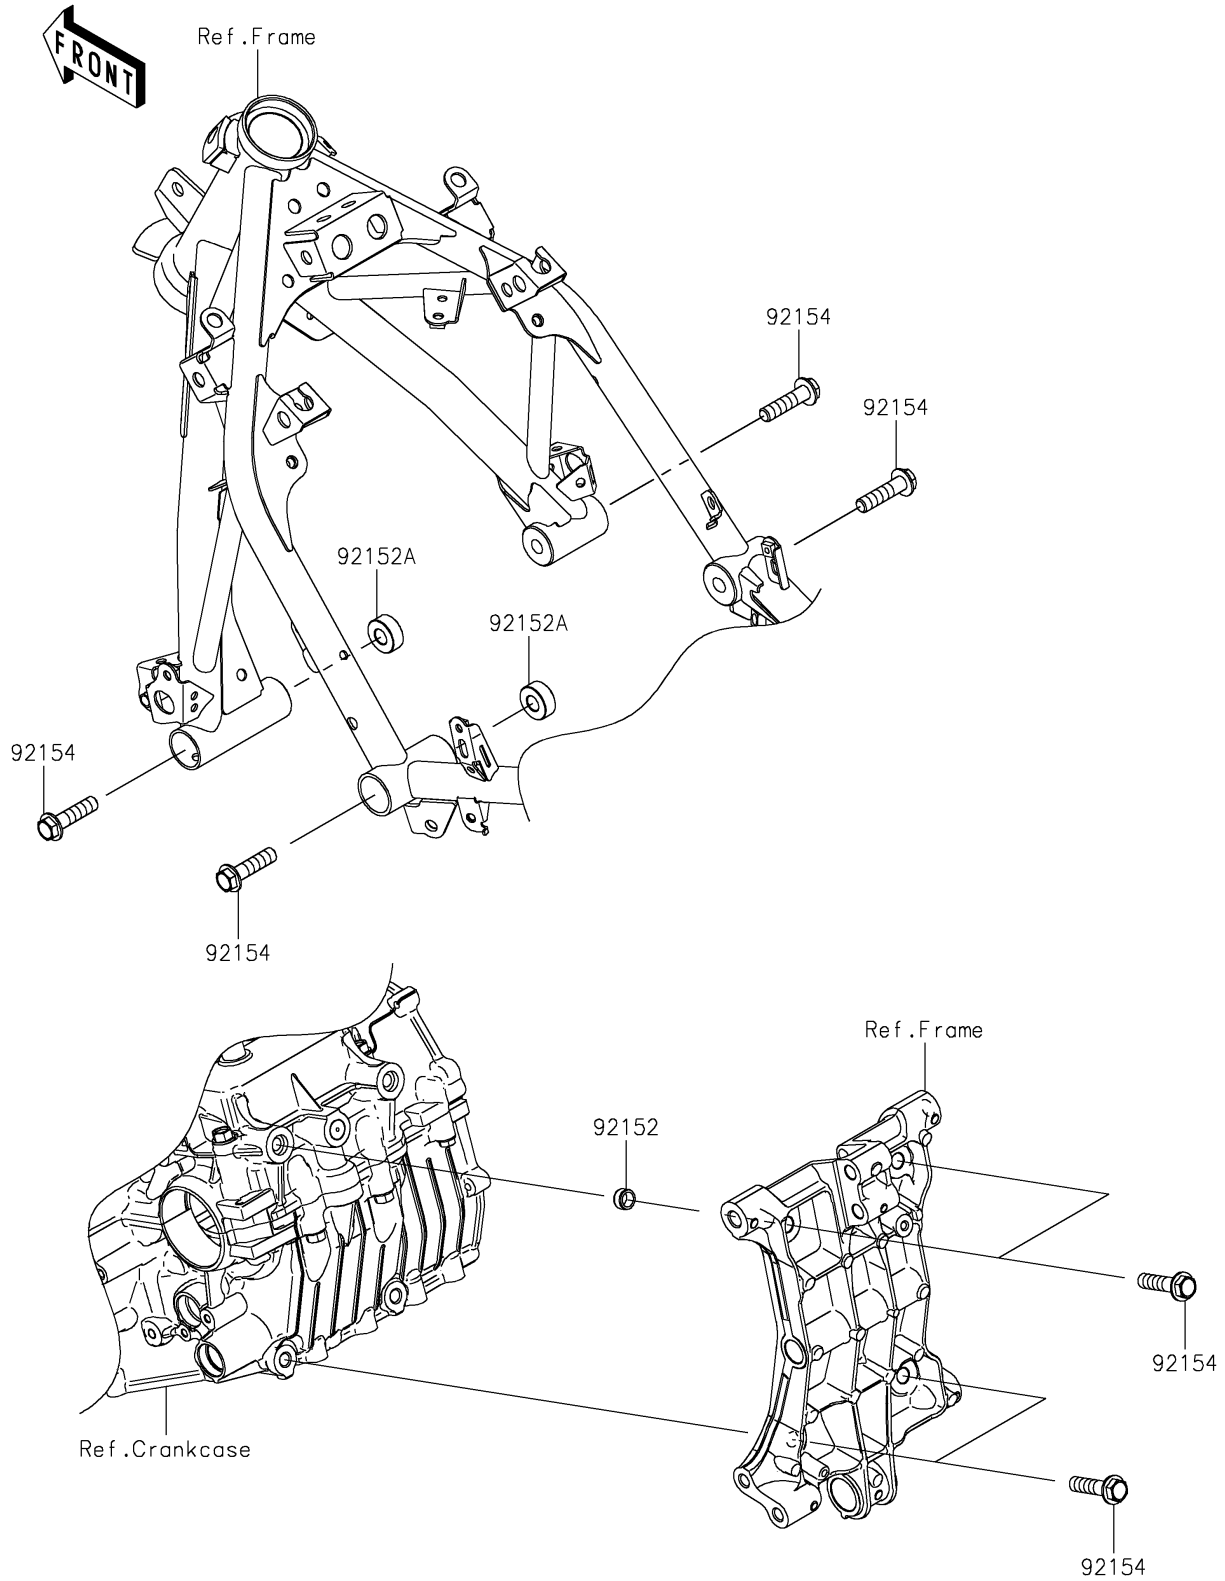

2018 NINJA® 400 ABS

PARTS DIAGRAM

Engine Mount

F2122

2018 NINJA[®] 400 ABS

PARTS LIST

Engine Mount

| ITEM NAME | PART NUMBER | QUANTITY |
|----------------------------------|-------------|----------|
| COLLAR,DOWEL PIN (Ref # 92152) | 92152-0679 | 0 |
| COLLAR,11X25X10 (Ref # 92152A) | 92152-2397 | 0 |
| BOLT,FLANGED,10X40 (Ref # 92154) | 92154-2812 | 0 |