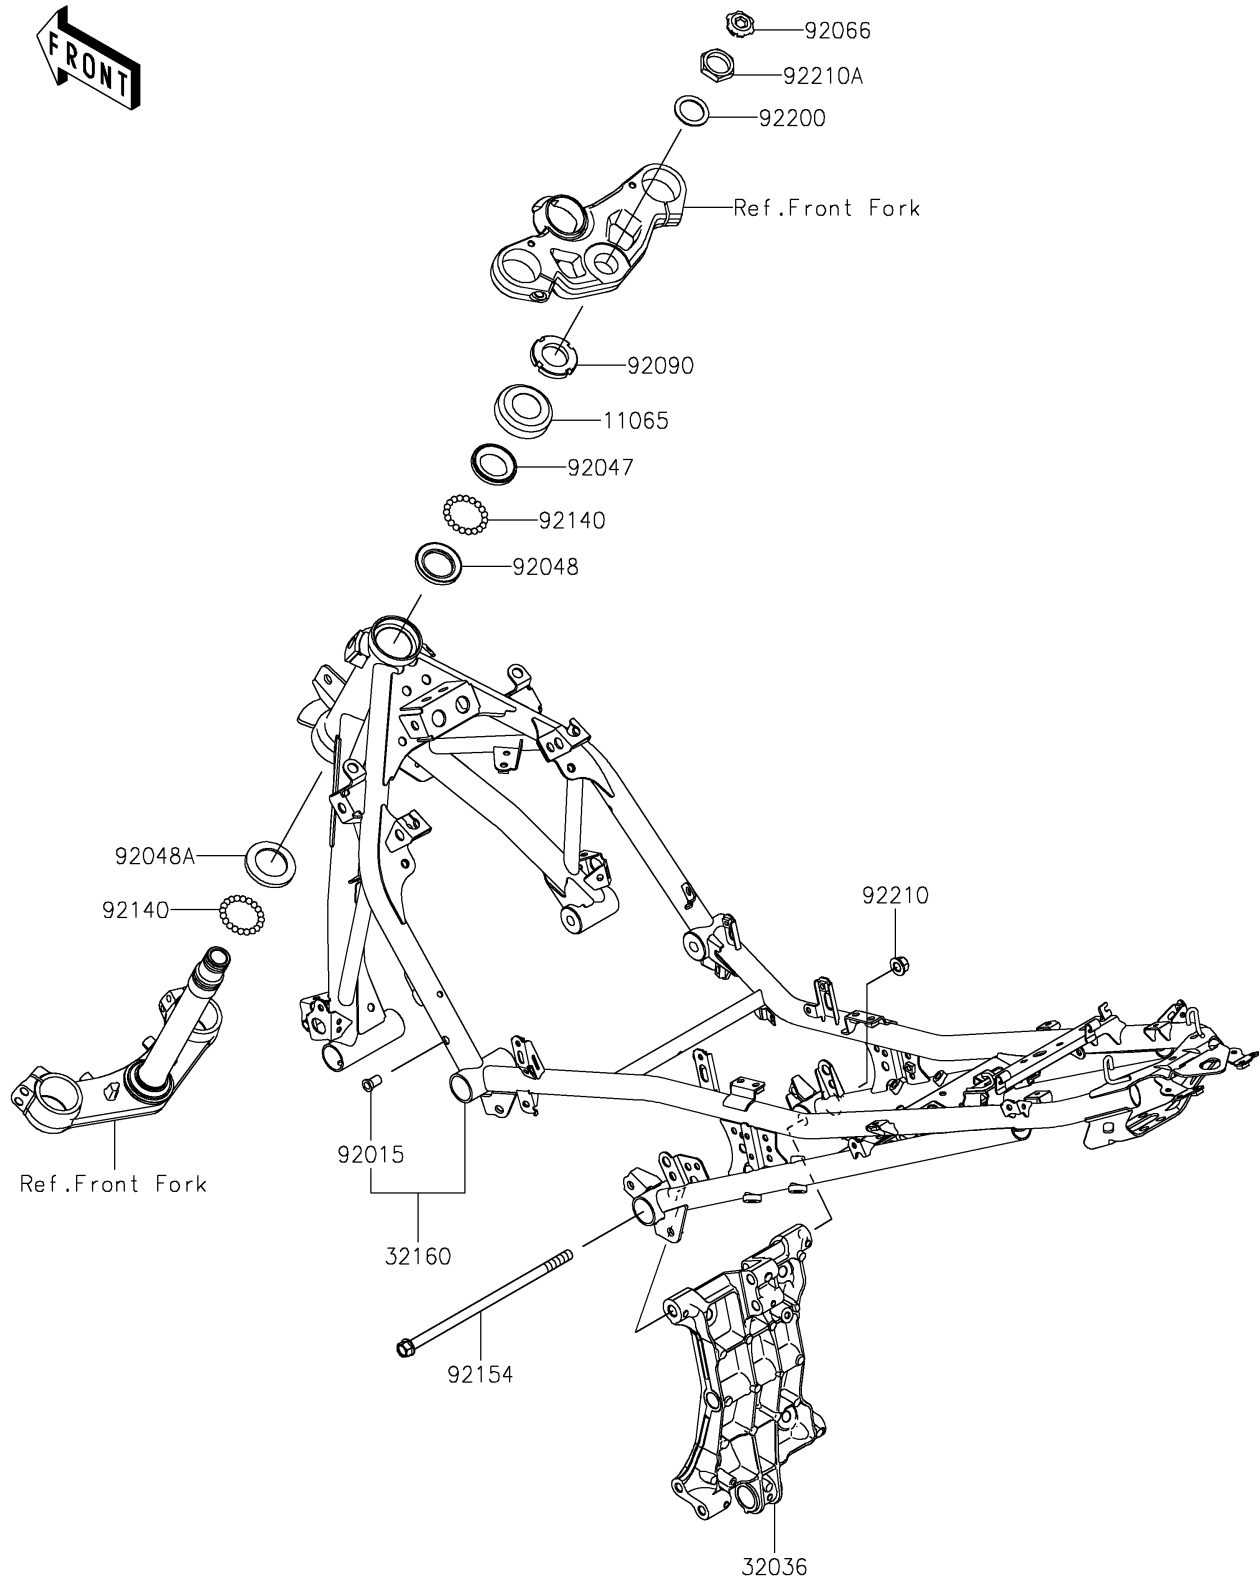

## PARTS DIAGRAM

### Frame(CA)

F2120A

## PARTS LIST

### Frame(CA)

ITEM NAME	PART NUMBER	QUANTITY
CAP (Ref # 11065)	11065-1290	0
BRACKET-SWINGARM (Ref # 32036)	32036-0376	0
FRAME-COMP,F.S.BLACK (Ref # 32160)	32160-0948-18R	0
NUT,POP,6MM (Ref # 92015)	92015-1759	0
RACE,STEERING STEM BEARING (Ref # 92047)	92047-011	0
RACE,STEERING STEM BEARING (Ref # 92048)	92048-006	0
RACE,STEERING STEM BEARING (Ref # 92048A)	92048-008	0
PLUG (Ref # 92066)	92066-0915	0
NUT,30MM (Ref # 92090)	92090-007	0
BALL,6.35MM (Ref # 92140)	92140-0008	0
BOLT,FLANGED,10X231 (Ref # 92154)	92154-3738	0
WASHER,25.5X36X1.6 (Ref # 92200)	92200-1858	0
NUT,LOCK,FLANGED,10MM (Ref # 92210)	92210-1139	0
NUT,25MM (Ref # 92210A)	92210-1586	0