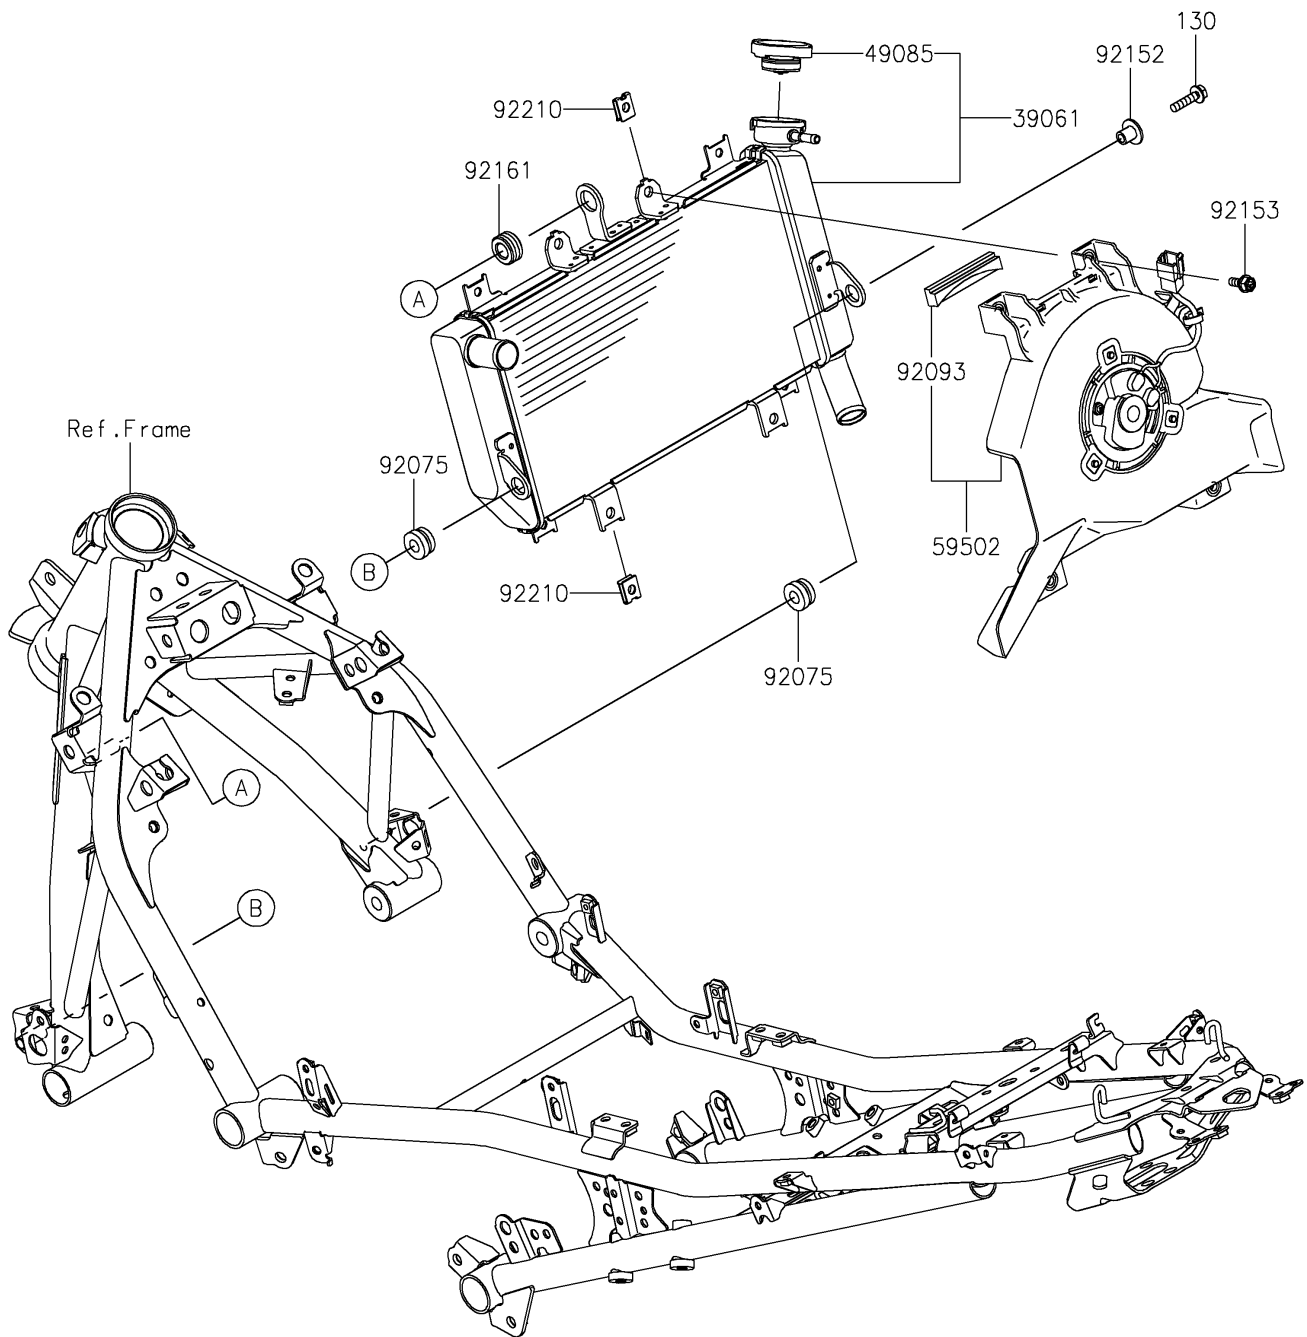

2018 NINJA® 400 ABS

PARTS DIAGRAM

Radiator

E3032

2018 NINJA® 400 ABS

PARTS LIST

Radiator

ITEM NAME	PART NUMBER	QUANTITY
RADIATOR-ASSY (Ref # 39061)	39061-0751	0
CAP-ASSY-PRESSURE (Ref # 49085)	49085-0006	0
FAN-ASSY (Ref # 59502)	59502-0624	0
DAMPER,RUBBER (Ref # 92075)	92075-1123	0
SEAL (Ref # 92093)	92093-0713	0
COLLAR (Ref # 92152)	92152-1074	0
BOLT (Ref # 92153)	92153-0531	0
DAMPER (Ref # 92161)	92161-2080	0
NUT (Ref # 92210)	92210-1323	0
BOLT-FLANGED,6X25 (Ref # 130)	130CB0625	0