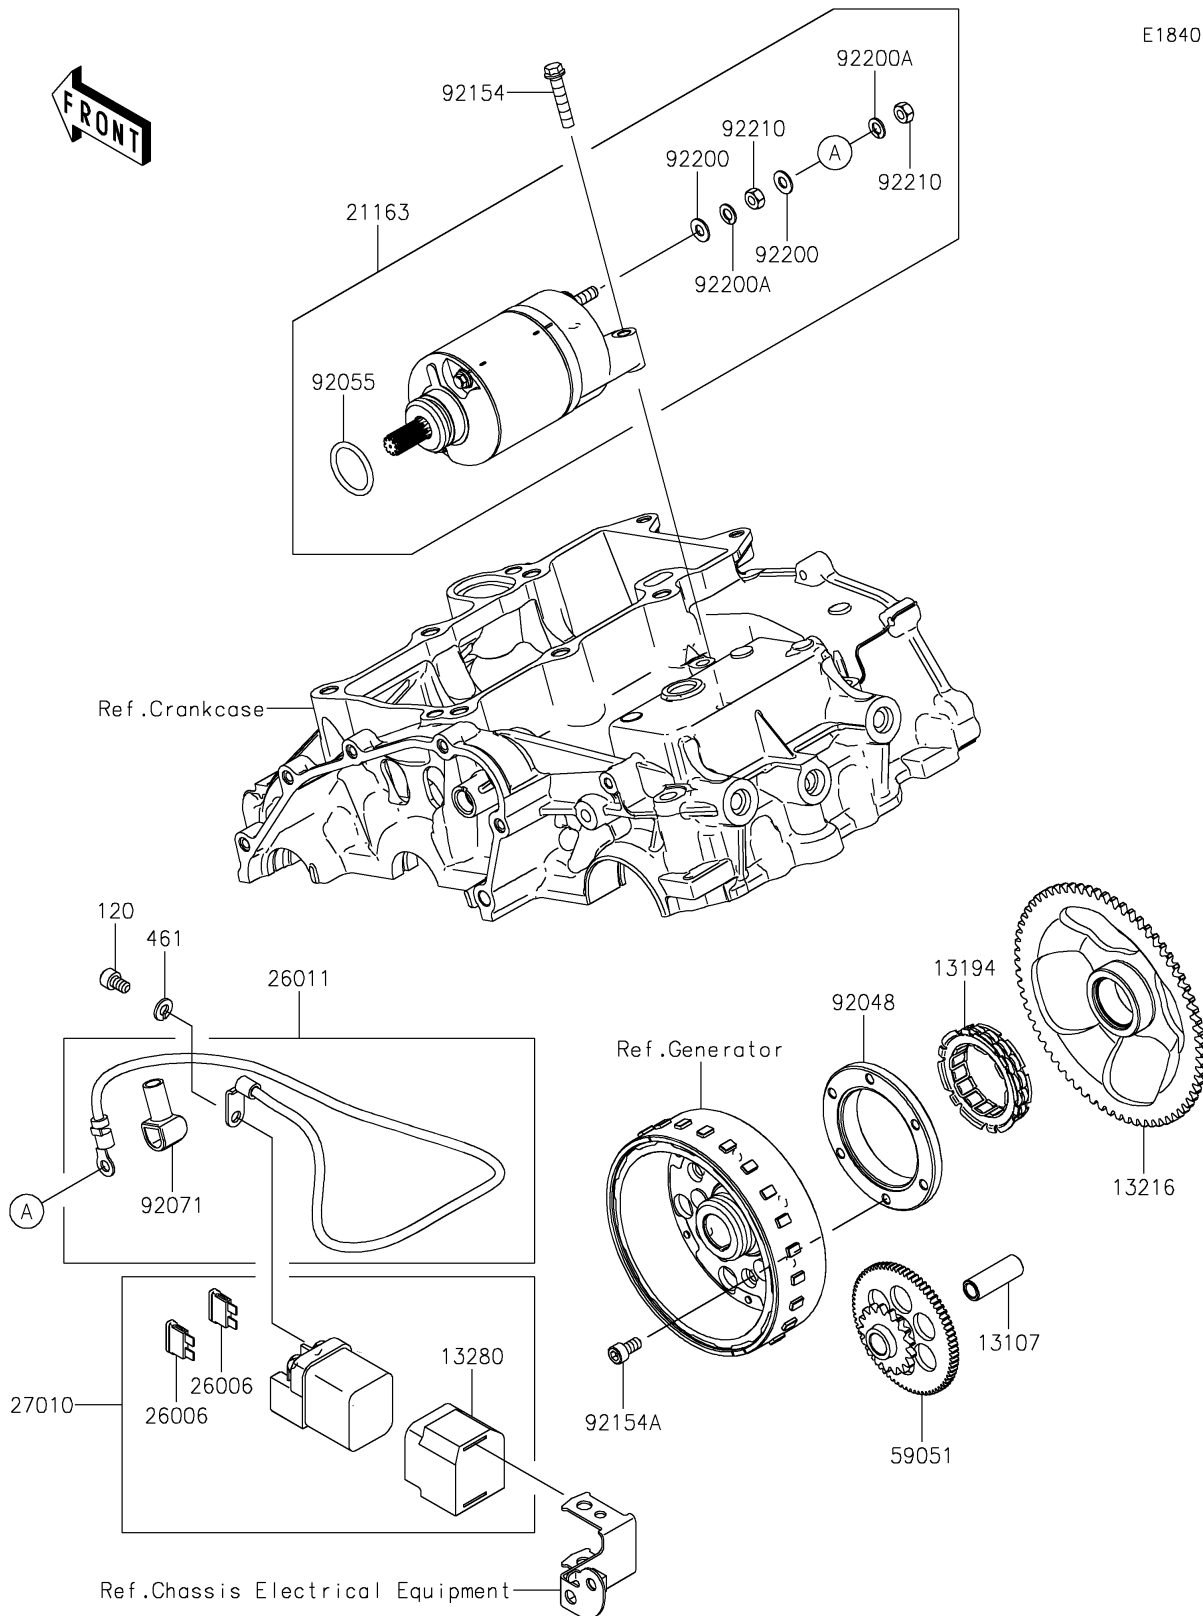

## PARTS DIAGRAM

### Starter Motor

E1840

## PARTS LIST

### Starter Motor

ITEM NAME	PART NUMBER	QUANTITY
SHAFT,IDLER (Ref # 13107)	13107-0861	0
CLUTCH-ONEWAY (Ref # 13194)	13194-1096	0
GEAR-COMP,ONEWAY CLUTCH,67T (Ref # 13216)	13216-0895	0
HOLDER (Ref # 13280)	13280-0301	0
STARTER-ELECTRIC (Ref # 21163)	21163-0782	0
FUSE,BLADE,30A,GREEN (Ref # 26006)	26006-1006	0
WIRE-LEAD,STARTER (Ref # 26011)	26011-1867	0
SWITCH,MAGNETIC (Ref # 27010)	27010-0099	0
GEAR-SPUR,IDLER (Ref # 59051)	59051-0799	0
RACE (Ref # 92048)	92048-0024	0
RING-O (Ref # 92055)	92055-0822	0
GROMMET (Ref # 92071)	92071-0024	0
BOLT,FLANGED,6X30 (Ref # 92154)	92154-1773	0
BOLT,SOCKET,6X12 (Ref # 92154A)	92154-1889	0
WASHER (Ref # 92200)	92200-1678	0
WASHER (Ref # 92200A)	92200-1679	0
NUT (Ref # 92210)	92210-1664	0
BOLT-SOCKET,6X10 (Ref # 120)	120CA0610	0
WASHER-SPRING,6MM (Ref # 461)	461DA0600	0