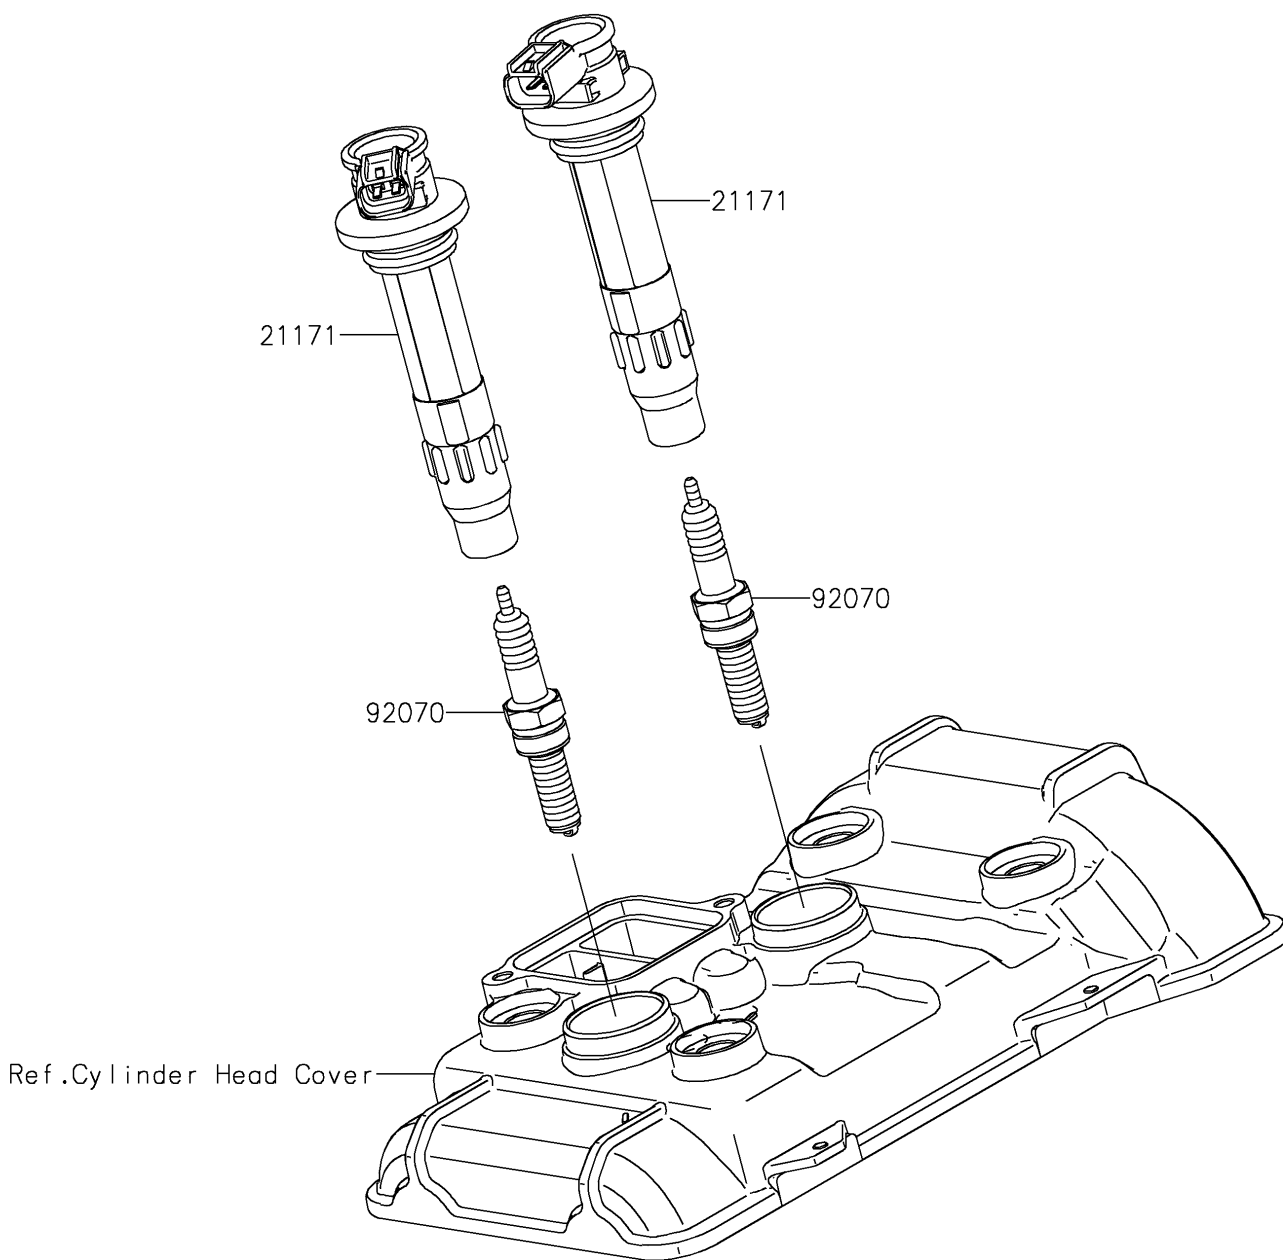

2018 NINJA® 400 ABS

PARTS DIAGRAM

Ignition System

E1830

2018 NINJA[®] 400 ABS

PARTS LIST

Ignition System

ITEM NAME	PART NUMBER	QUANTITY
COIL-ASSY-IGNITION (Ref # 21171)	21171-0751	0
PLUG-SPARK,LMAR9G(NGK) (Ref # 92070)	92070-0716	0