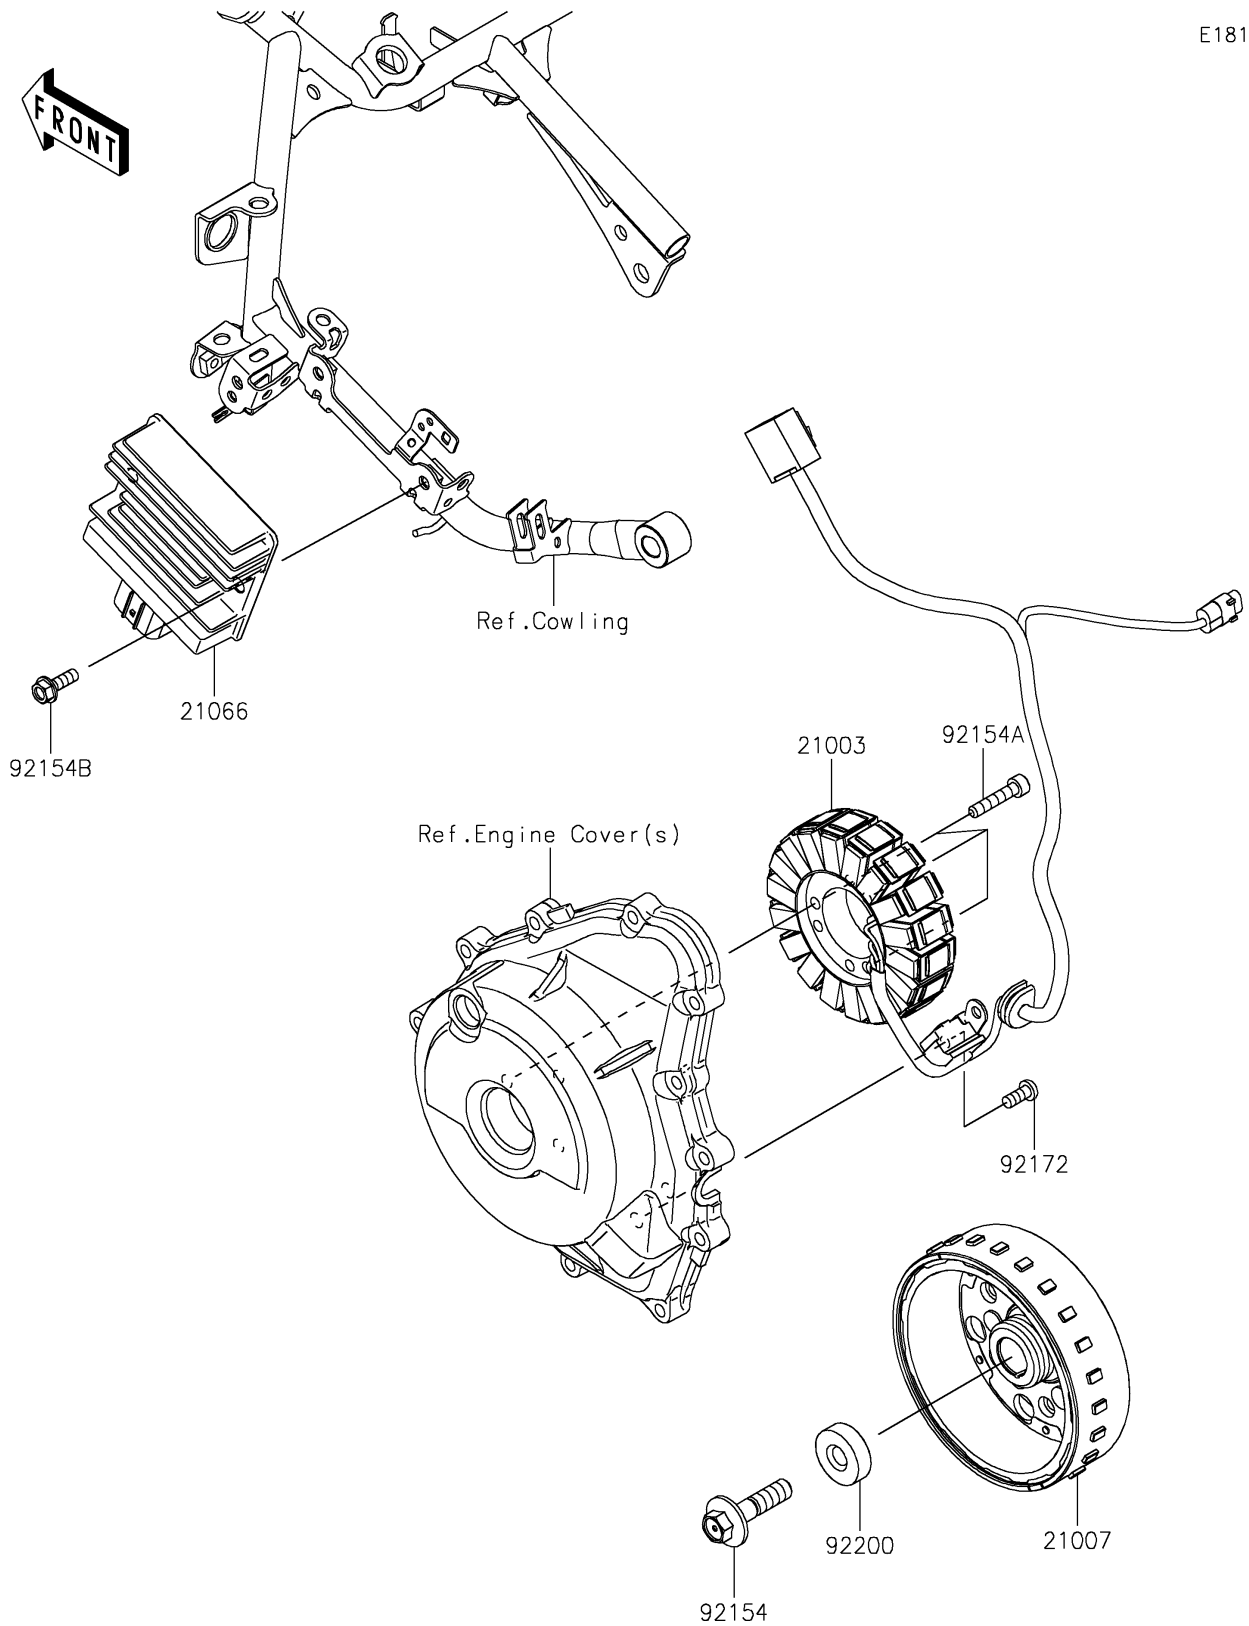

2018 NINJA® 400 ABS

PARTS DIAGRAM

Generator

E1810

2018 NINJA® 400 ABS

PARTS LIST

Generator

ITEM NAME	PART NUMBER	QUANTITY
STATOR (Ref # 21003)	21003-0178	0
ROTOR (Ref # 21007)	21007-0653	0
REGULATOR-VOLTAGE (Ref # 21066)	21066-0761	0
BOLT,FLANGED,10X40 (Ref # 92154)	92154-2341	0
BOLT,SOCKET,6X30 (Ref # 92154A)	92154-2820	0
BOLT,FLANGED,6X18 (Ref # 92154B)	92154-2896	0
SCREW,6X14 (Ref # 92172)	92172-1212	0
WASHER,10X30X9 (Ref # 92200)	92200-0790	0