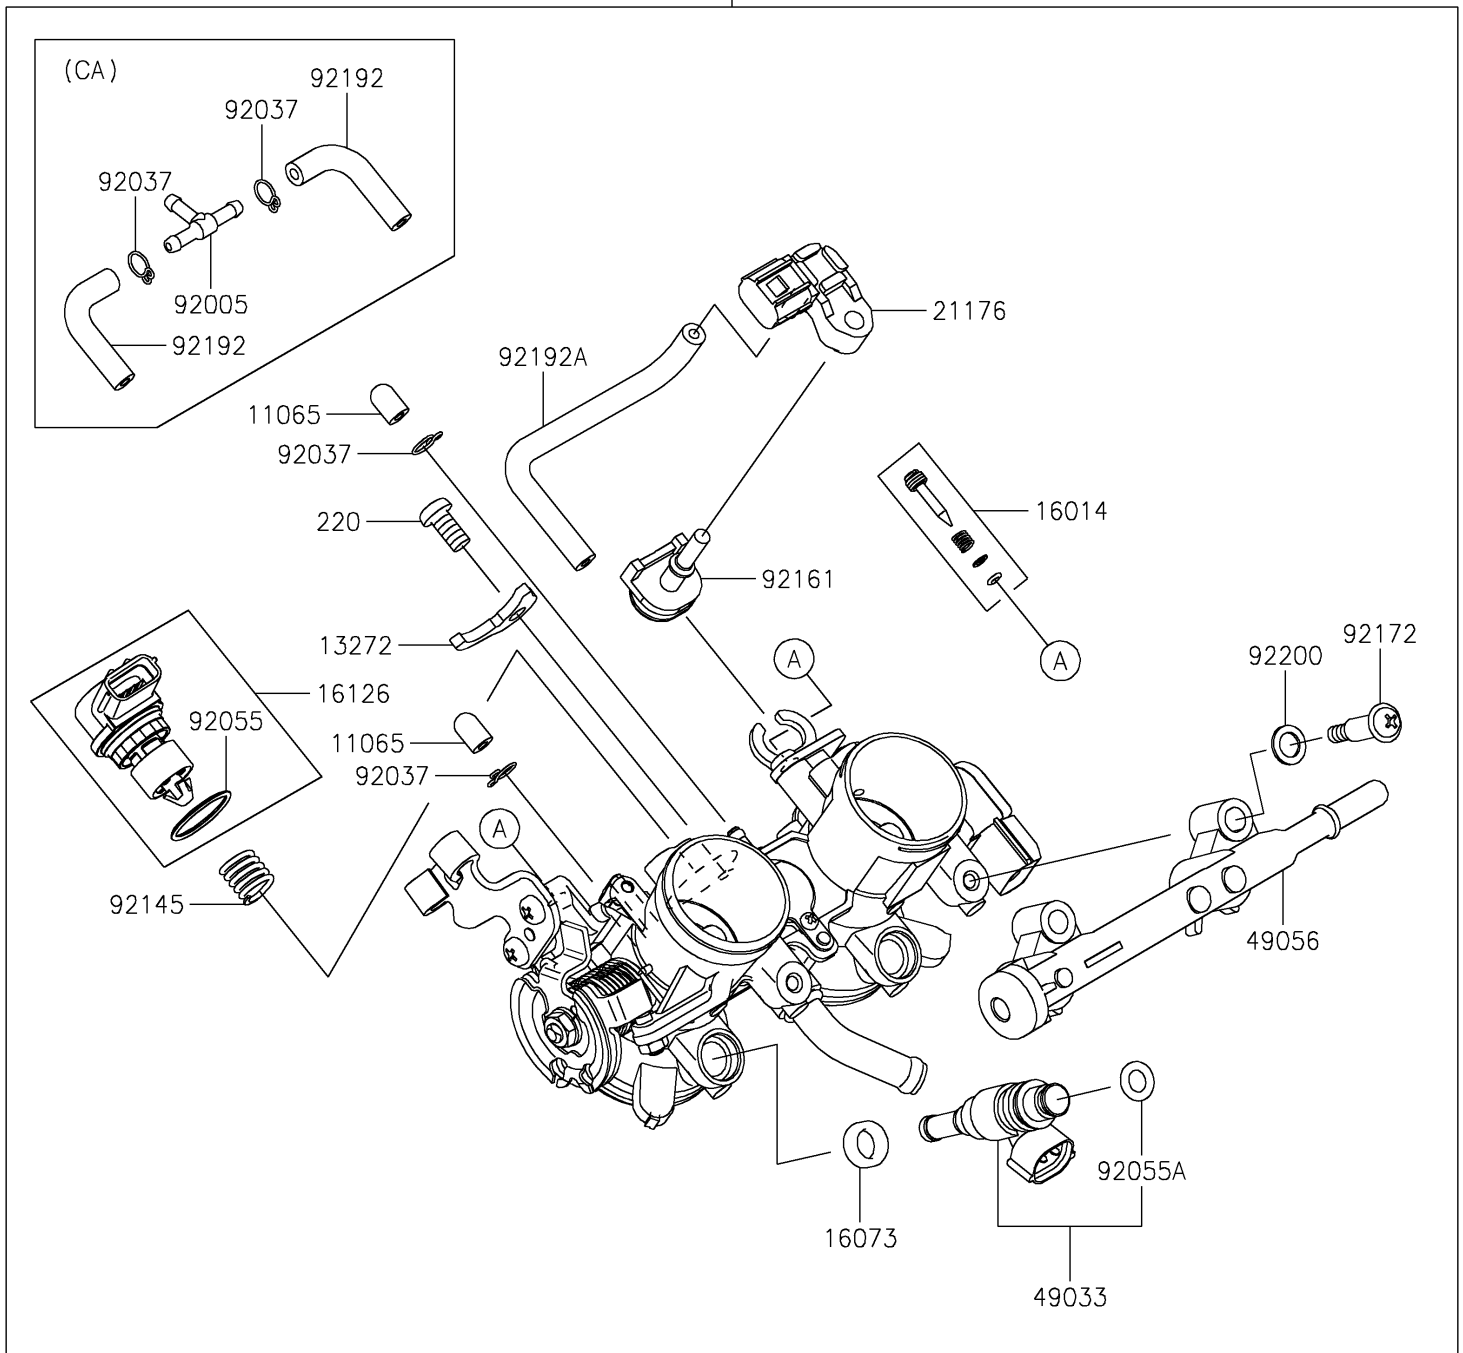

2018 NINJA® 400 ABS

PARTS DIAGRAM

Throttle

E1510

16163/A

2018 NINJA® 400 ABS

PARTS LIST

Throttle

ITEM NAME

PART NUMBER

QUANTITY
