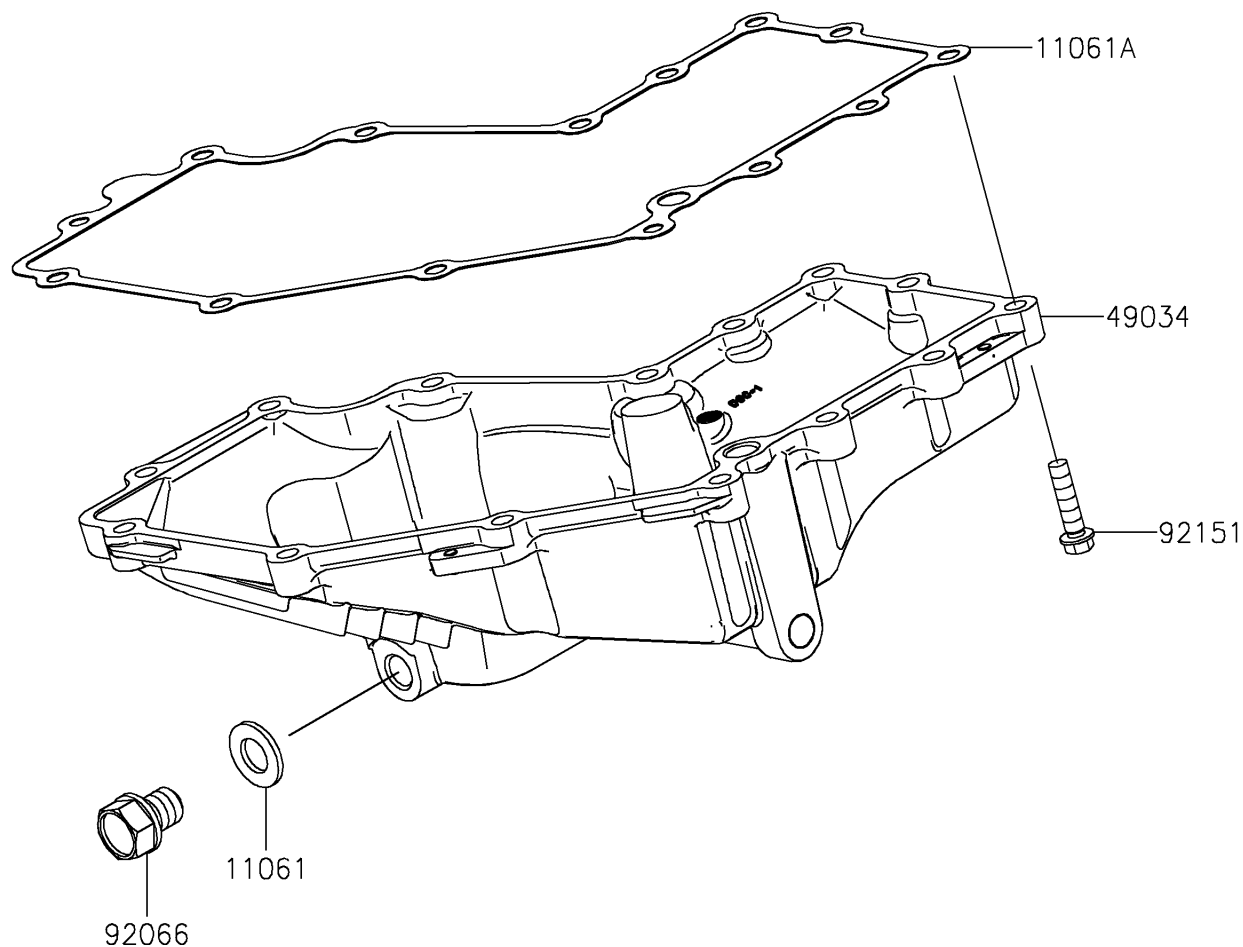

2018 NINJA[®] 400 ABS

PARTS DIAGRAM

Oil Pan

E1434

2018 NINJA® 400 ABS

PARTS LIST

Oil Pan

ITEM NAME

PART NUMBER

QUANTITY
