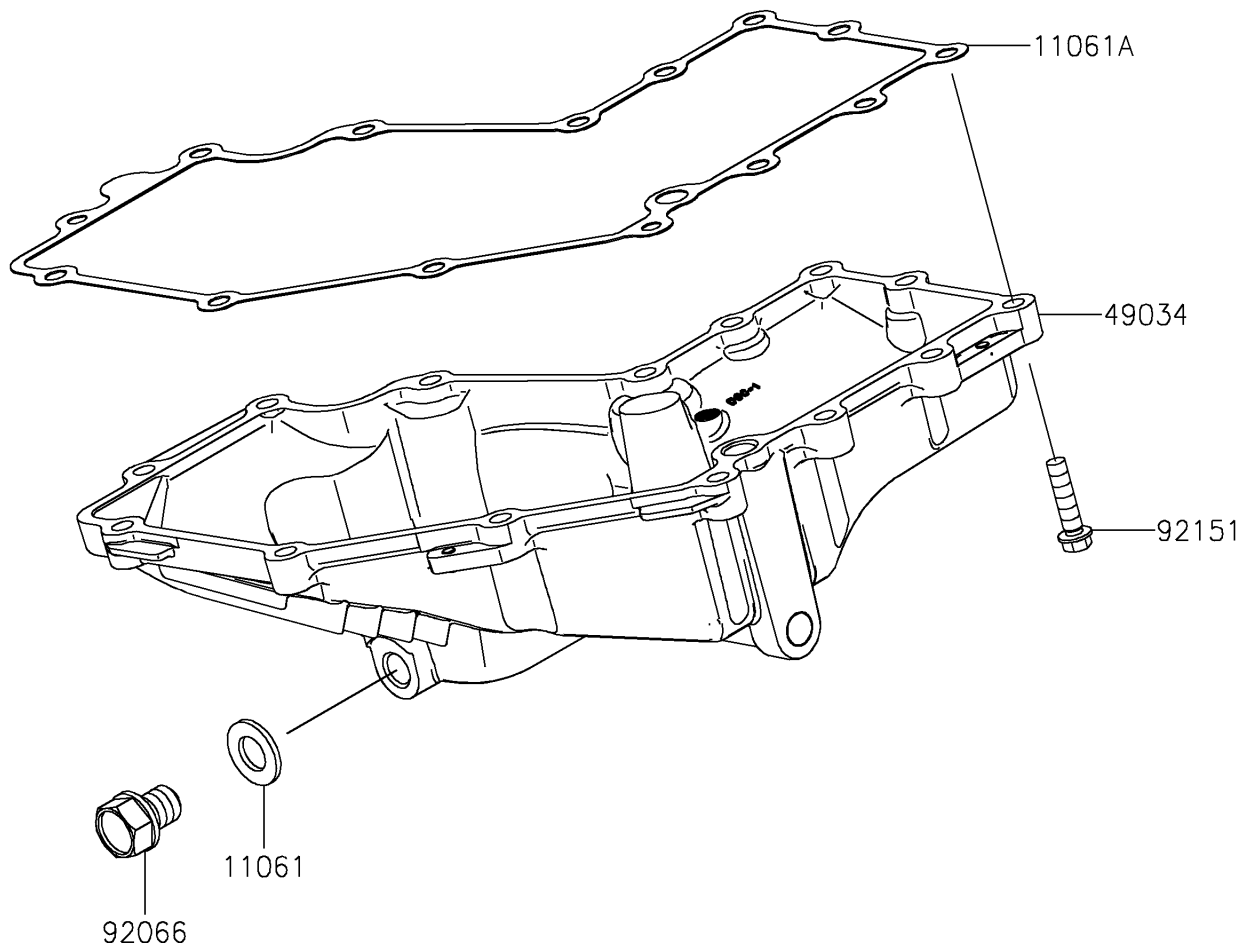

2018 NINJA® 400 ABS

PARTS DIAGRAM

Oil Pan

E1434

2018 NINJA[®] 400 ABS

PARTS LIST

Oil Pan

ITEM NAME	PART NUMBER	QUANTITY
GASKET,12X22X2 (Ref # 11061)	11061-0417	0
GASKET,OILPAN (Ref # 11061A)	11061-1251	0
PAN-OIL (Ref # 49034)	49034-0568	0
PLUG,OIL DRAIN,12X15 (Ref # 92066)	92066-0767	0
BOLT,FLANGED-SMALL,6X25 (Ref # 92151)	92151-1930	0