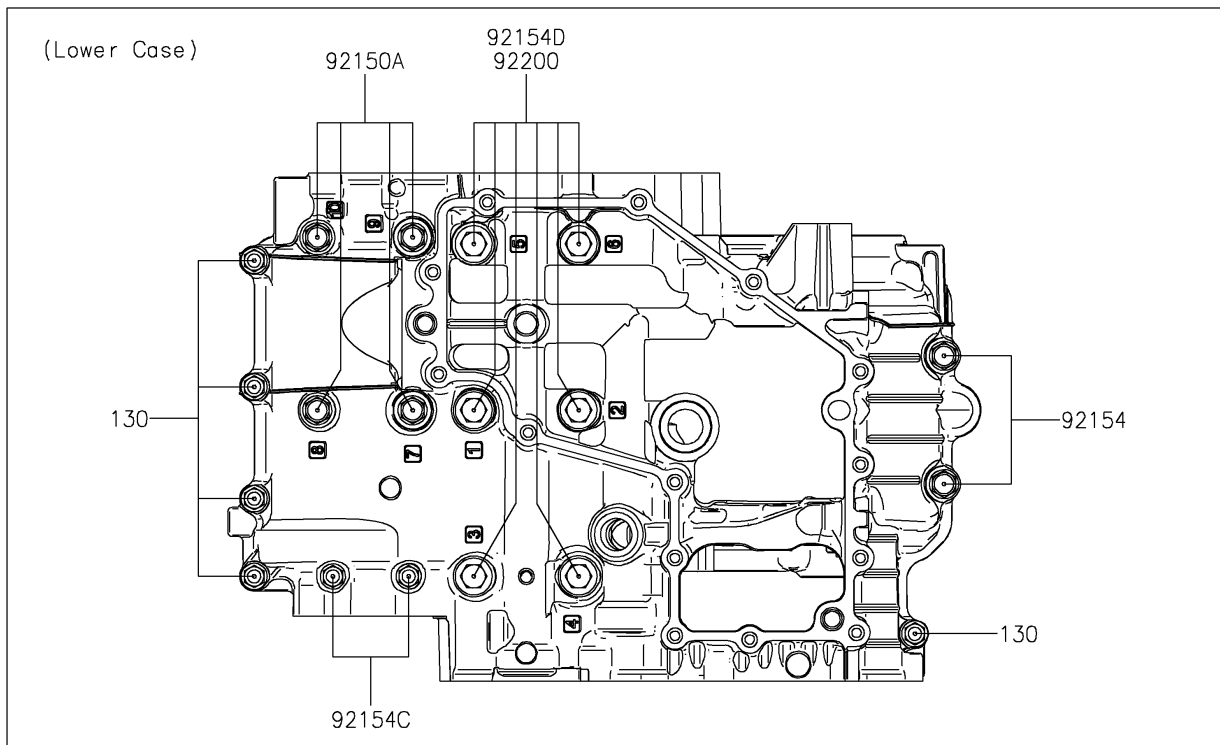

2018 NINJA[®] 400 ABS

PARTS DIAGRAM

Crankcase Bolt Pattern

E1412

2018 NINJA[®] 400 ABS

PARTS LIST

Crankcase Bolt Pattern

ITEM NAME

PART NUMBER

QUANTITY
