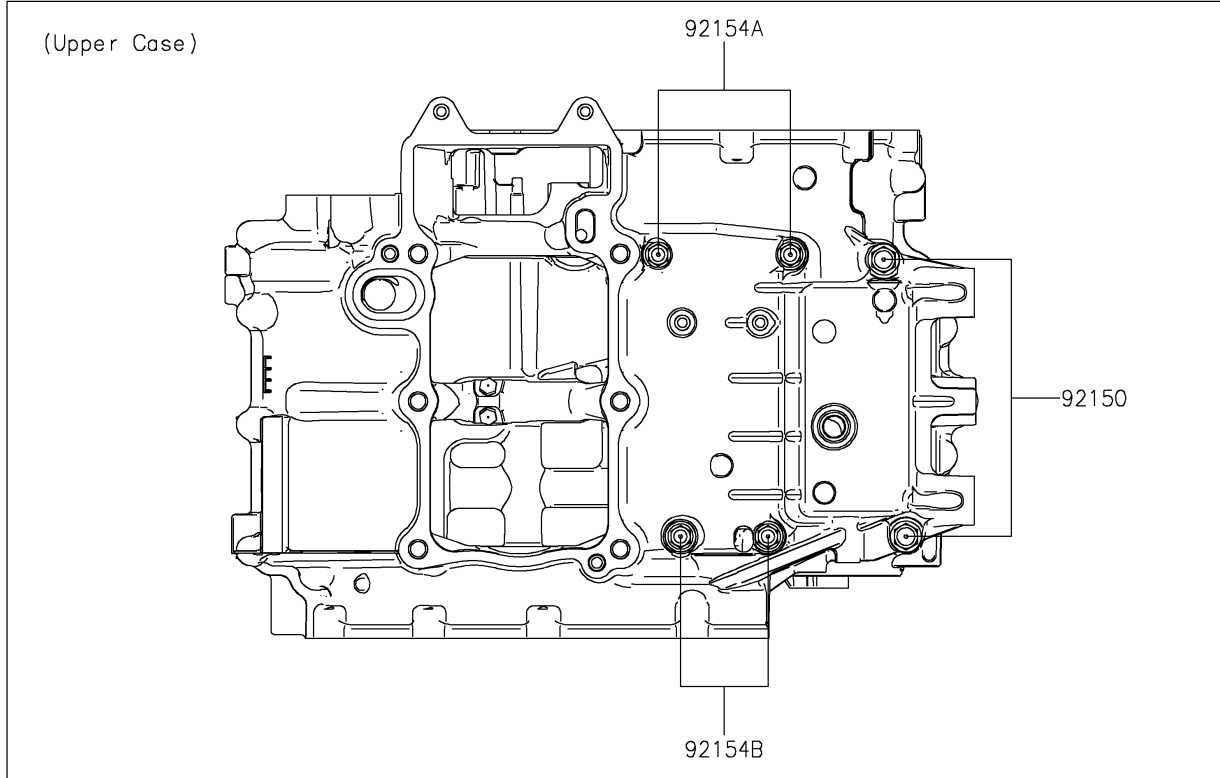

2018 NINJA[®] 400 ABS

PARTS DIAGRAM

Crankcase Bolt Pattern

E1412

2018 NINJA[®] 400 ABS

PARTS LIST

Crankcase Bolt Pattern

ITEM NAME

PART NUMBER

QUANTITY
