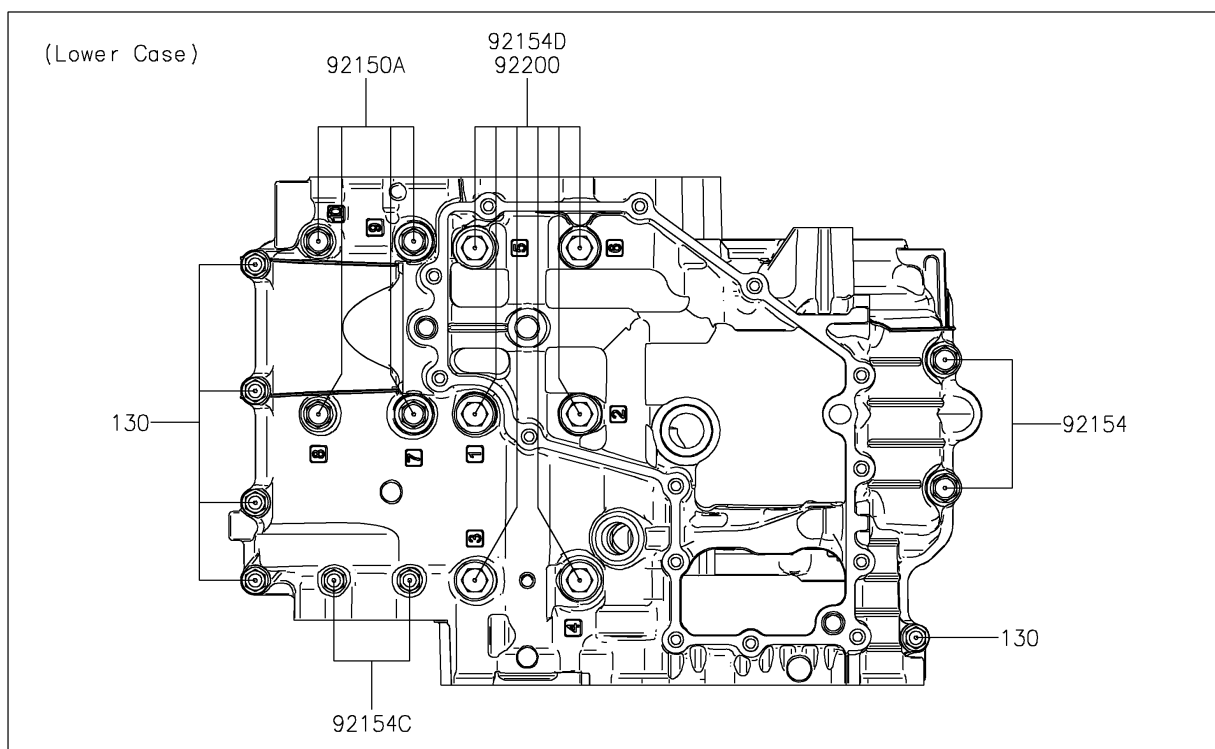

2018 NINJA[®] 400 ABS

PARTS DIAGRAM

Crankcase Bolt Pattern

E1412

2018 NINJA® 400 ABS

PARTS LIST

Crankcase Bolt Pattern

| ITEM NAME | PART NUMBER | QUANTITY |
|-----------------------------------|-------------|----------|
| BOLT,8X80 (Ref # 92150) | 92150-1162 | 0 |
| BOLT,8X70 (Ref # 92150A) | 92150-1483 | 0 |
| BOLT,FLANGED,8X40 (Ref # 92154) | 92154-0992 | 0 |
| BOLT,FLANGED,6X72 (Ref # 92154A) | 92154-2679 | 0 |
| BOLT,FLANGED,6X52 (Ref # 92154B) | 92154-2680 | 0 |
| BOLT,FLANGED,6X76 (Ref # 92154C) | 92154-2681 | 0 |
| BOLT,FLANGED,9X105 (Ref # 92154D) | 92154-2986 | 0 |
| WASHER,9.2X19X2.3 (Ref # 92200) | 92200-0115 | 0 |
| BOLT-FLANGED,6X30 (Ref # 130) | 130CA0630 | 0 |