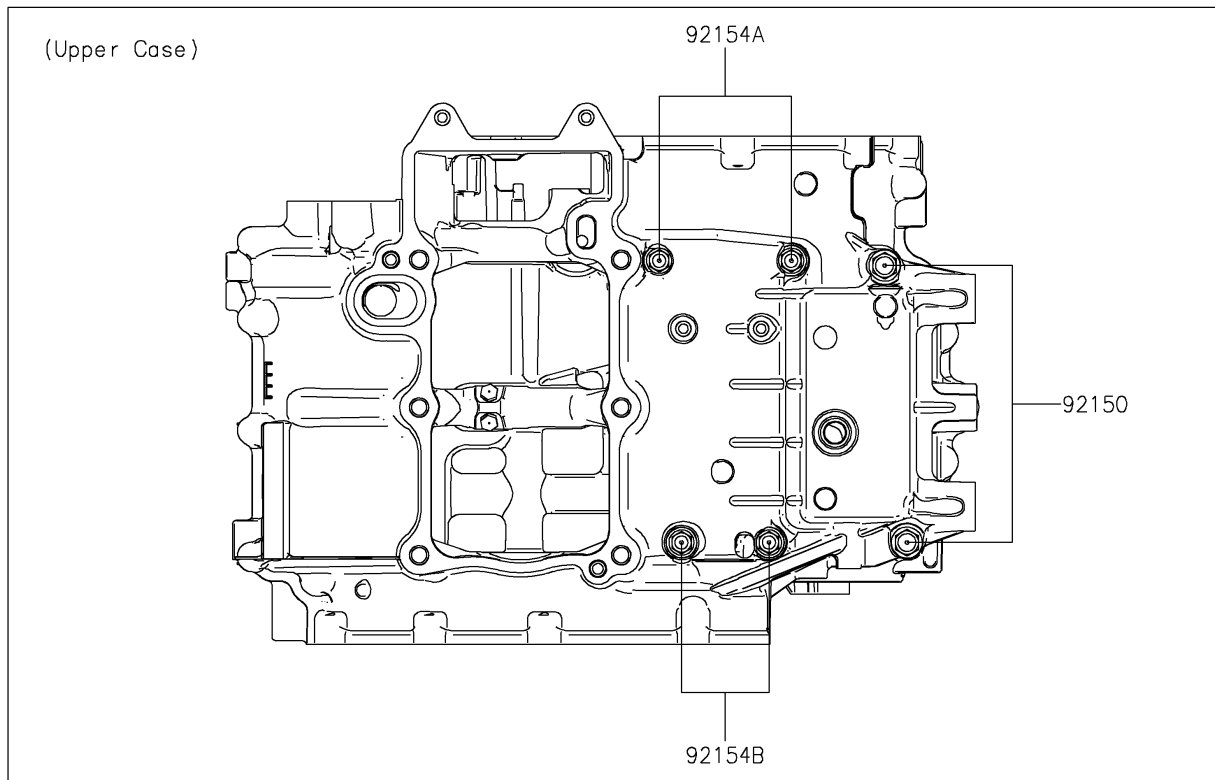

2018 NINJA[®] 400 ABS

PARTS DIAGRAM

Crankcase Bolt Pattern

E1412

2018 NINJA® 400 ABS

PARTS LIST

Crankcase Bolt Pattern

| ITEM NAME | PART NUMBER | QUANTITY |
|-----------------------------------|-------------|----------|
| BOLT,8X80 (Ref # 92150) | 92150-1162 | 0 |
| BOLT,8X70 (Ref # 92150A) | 92150-1483 | 0 |
| BOLT,FLANGED,8X40 (Ref # 92154) | 92154-0992 | 0 |
| BOLT,FLANGED,6X72 (Ref # 92154A) | 92154-2679 | 0 |
| BOLT,FLANGED,6X52 (Ref # 92154B) | 92154-2680 | 0 |
| BOLT,FLANGED,6X76 (Ref # 92154C) | 92154-2681 | 0 |
| BOLT,FLANGED,9X105 (Ref # 92154D) | 92154-2986 | 0 |
| WASHER,9.2X19X2.3 (Ref # 92200) | 92200-0115 | 0 |
| BOLT-FLANGED,6X30 (Ref # 130) | 130CA0630 | 0 |