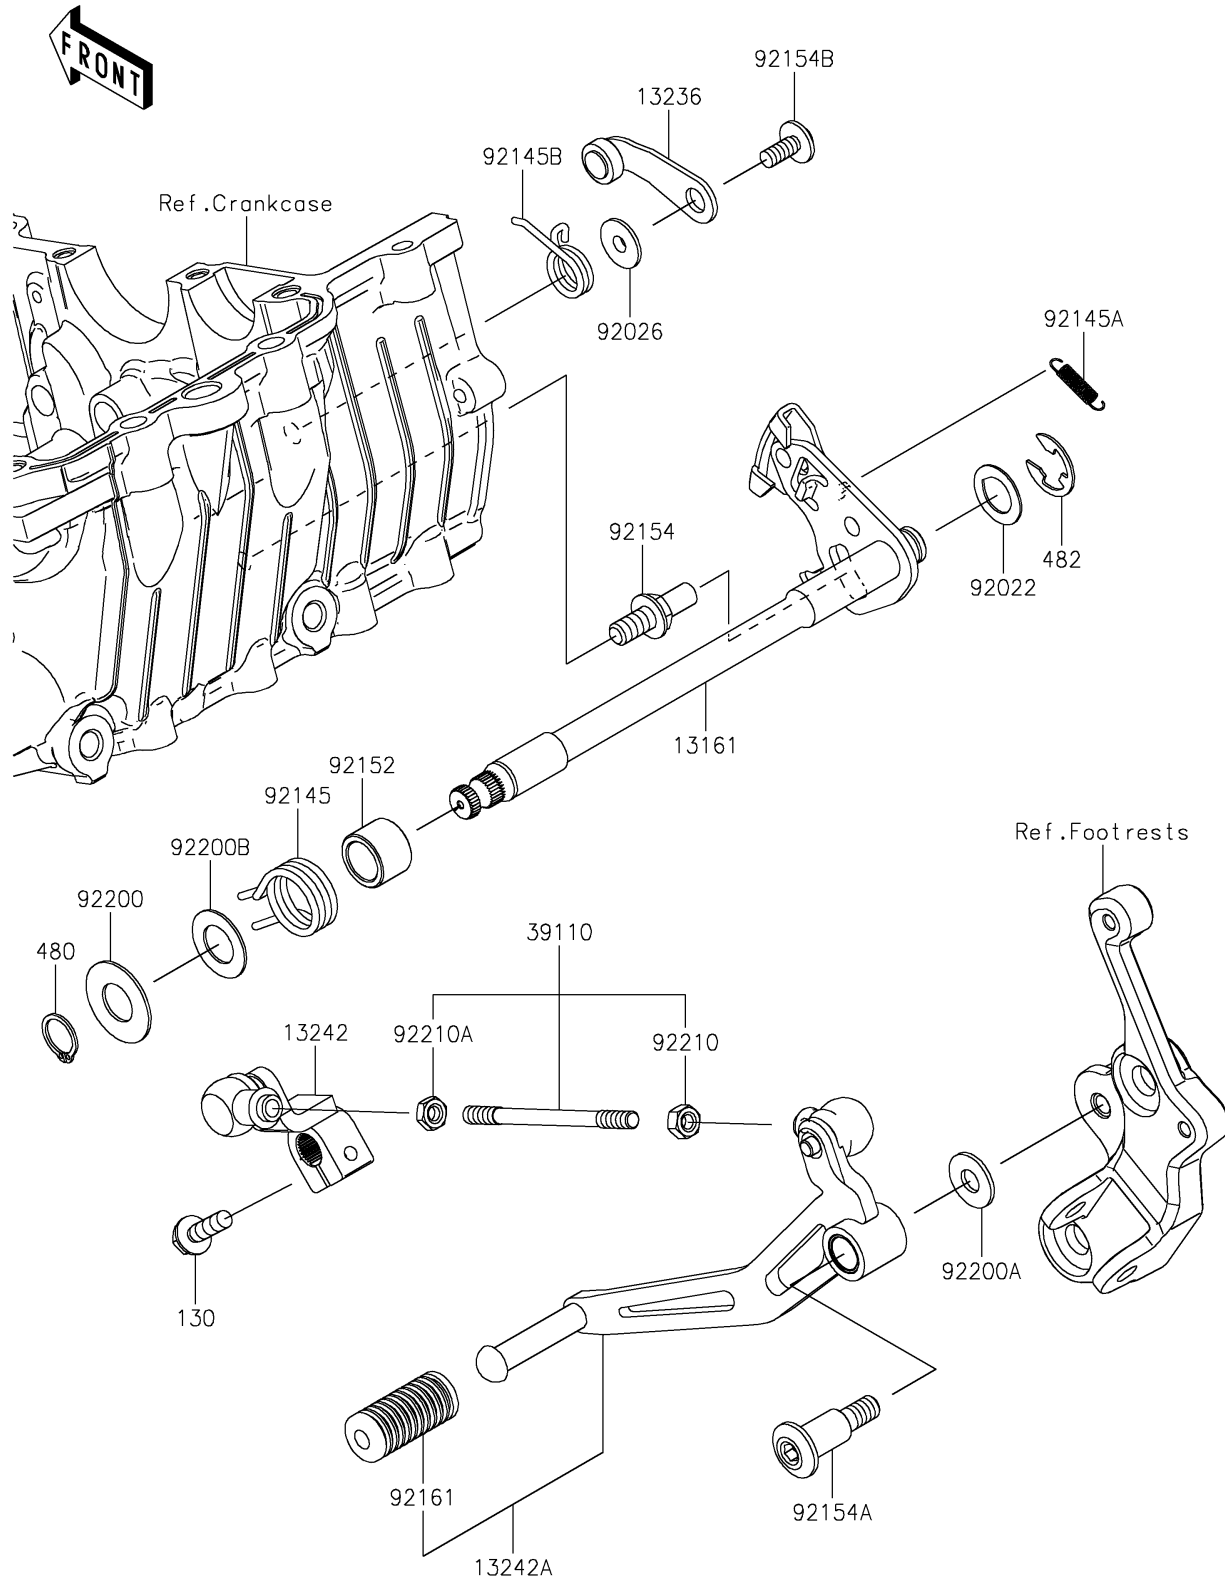

2018 NINJA® 400 ABS

PARTS DIAGRAM

Gear Change Mechanism

E1370

2018 NINJA[®] 400 ABS

PARTS LIST

Gear Change Mechanism

ITEM NAME

PART NUMBER

QUANTITY
