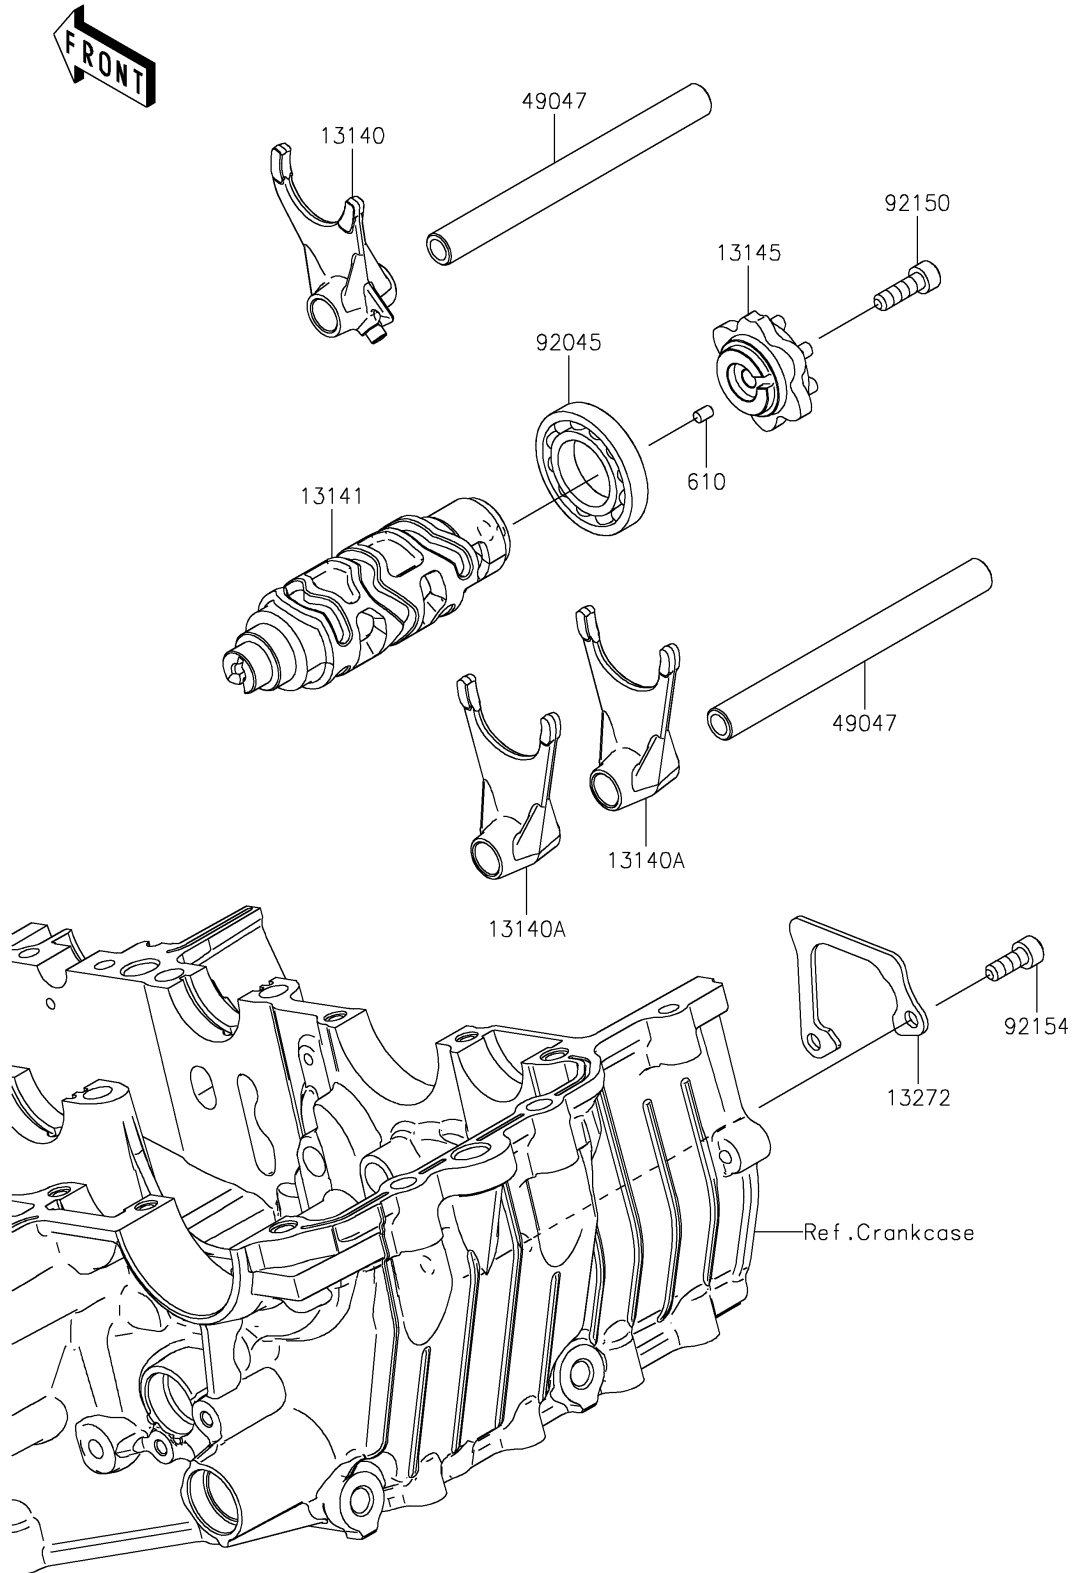

2018 NINJA[®] 400 ABS

PARTS DIAGRAM

Gear Change Drum/Shift Fork(s)

E1362

2018 NINJA® 400 ABS

PARTS LIST

Gear Change Drum/Shift Fork(s)

ITEM NAME	PART NUMBER	QUANTITY
-----------	-------------	----------
