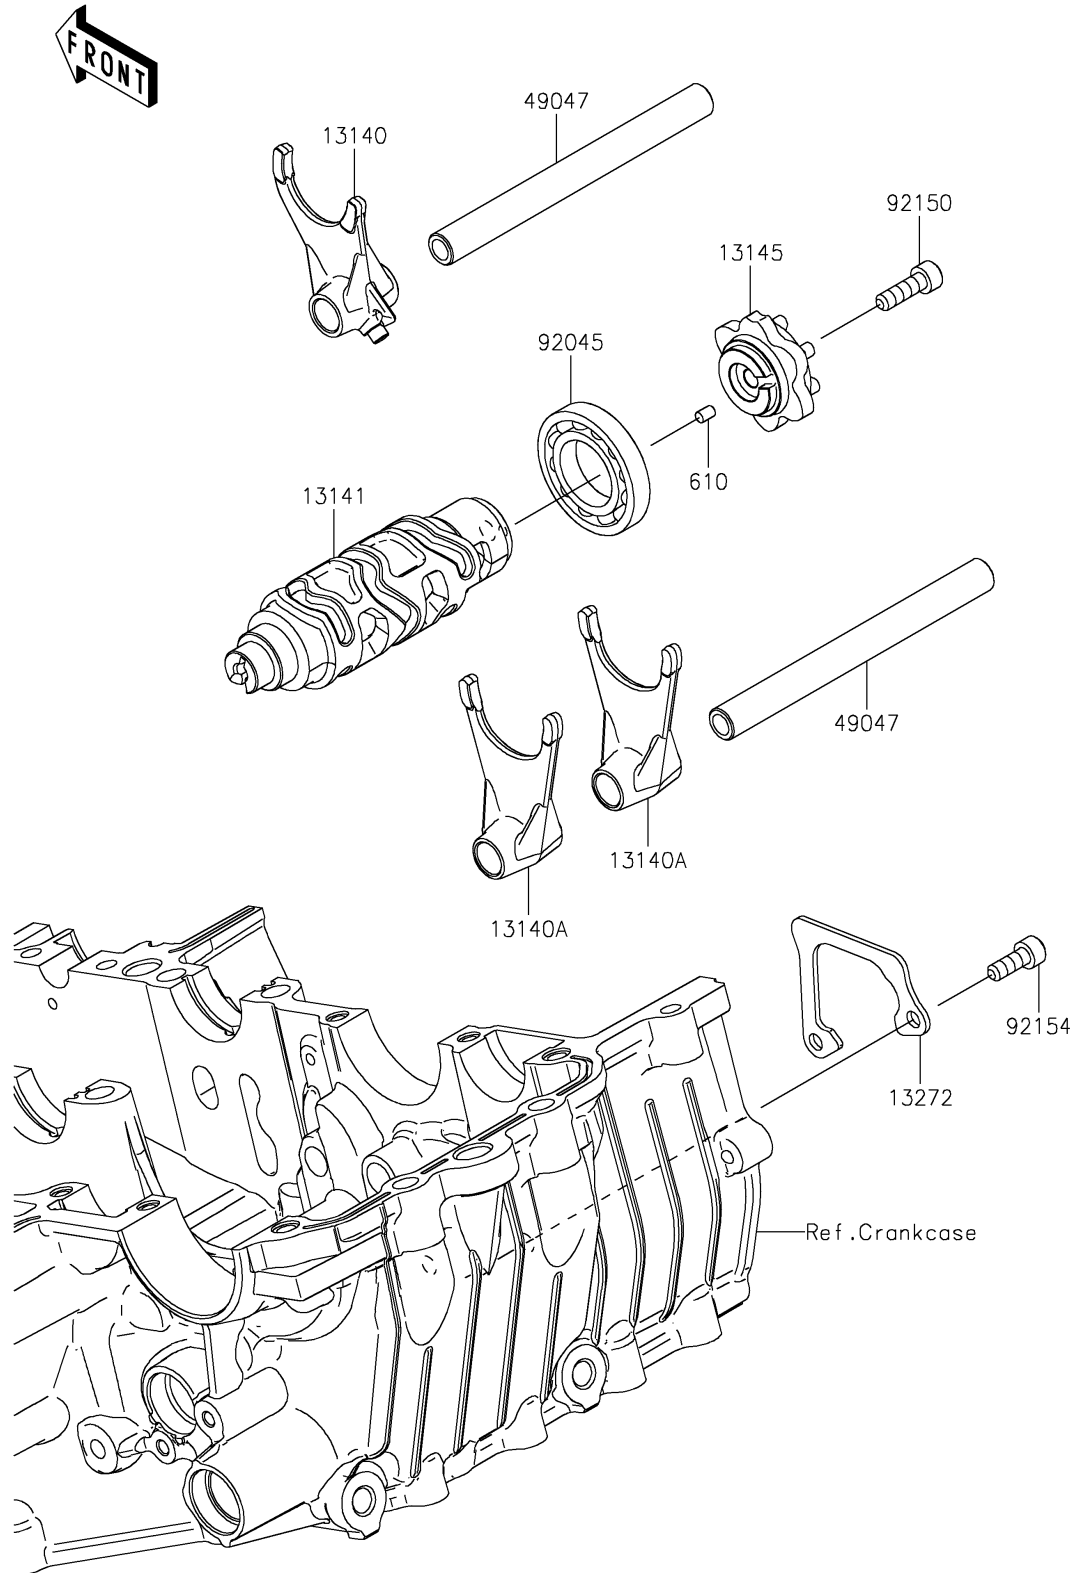

2018 NINJA® 400 ABS

PARTS DIAGRAM

Gear Change Drum/Shift Fork(s)

E1362

2018 NINJA® 400 ABS

PARTS LIST

Gear Change Drum/Shift Fork(s)

ITEM NAME	PART NUMBER	QUANTITY
FORK-SHIFT,IN (Ref # 13140)	13140-0662	0
FORK-SHIFT,OUT (Ref # 13140A)	13140-0663	0
DRUM-CHANGE (Ref # 13141)	13141-0597	0
CAM-CHANGE DRUM (Ref # 13145)	13145-0570	0
PLATE (Ref # 13272)	13272-2374	0
ROD-SHIFT (Ref # 49047)	49047-0634	0
BEARING-BALL,16005 (Ref # 92045)	92045-1045	0
BOLT,SOCKET,6X20 (Ref # 92150)	92150-1880	0
BOLT,SOCKET,6X16 (Ref # 92154)	92154-0235	0
ROLLER,4X6 (Ref # 610)	610A0406	0