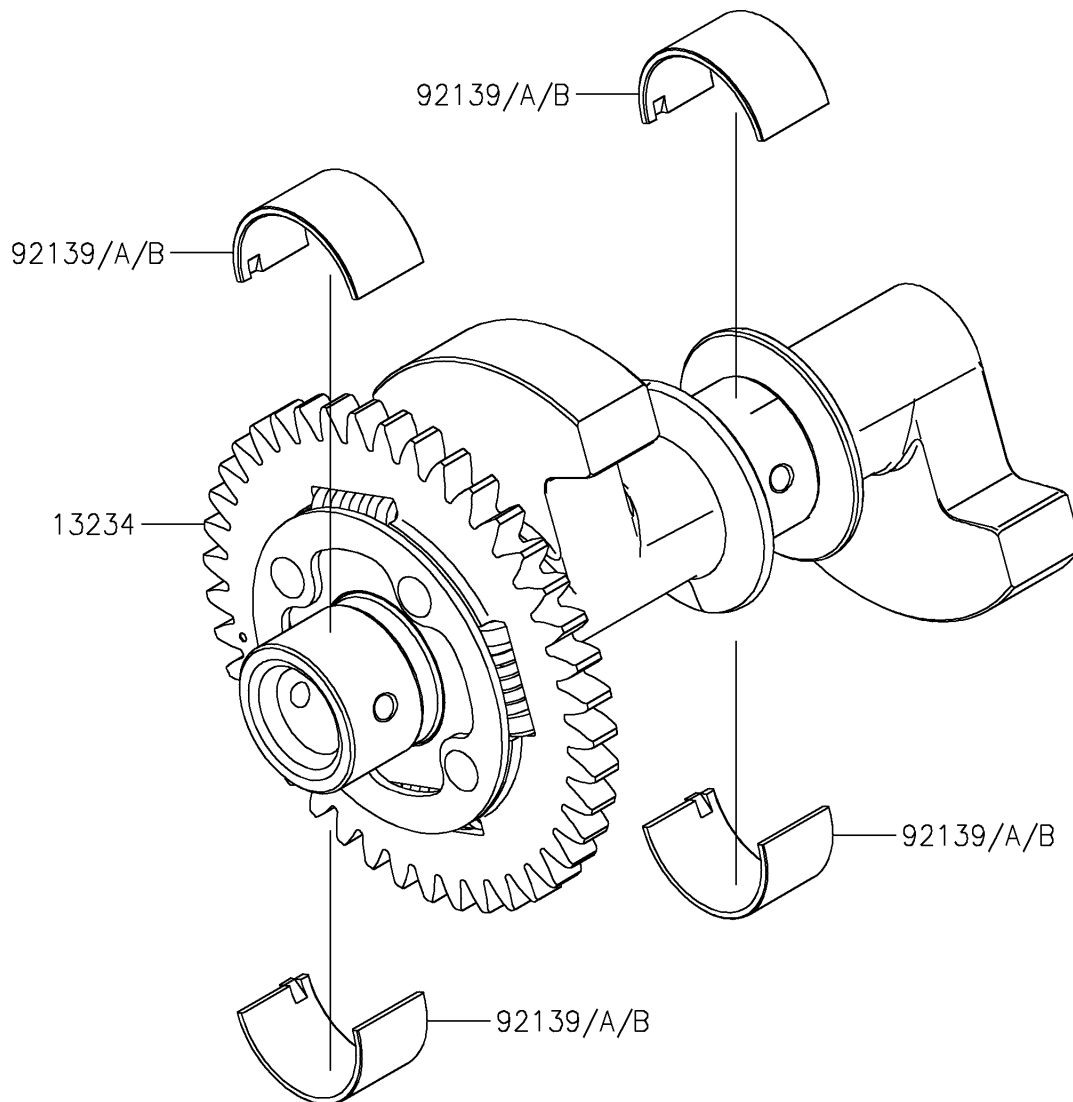

2018 NINJA® 400 ABS

PARTS DIAGRAM

Balancer

E1323

2018 NINJA® 400 ABS

PARTS LIST

Balancer

ITEM NAME	PART NUMBER	QUANTITY
SHAFT-COMP,BALANCER (Ref # 13234)	13234-0599	0
BUSHING,BALANCER,BLUE (Ref # 92139)	92139-0883	0
BUSHING,BALANCER,BLACK (Ref # 92139A)	92139-0884	0
BUSHING,BALANCER,BROWN (Ref # 92139B)	92139-0885	0