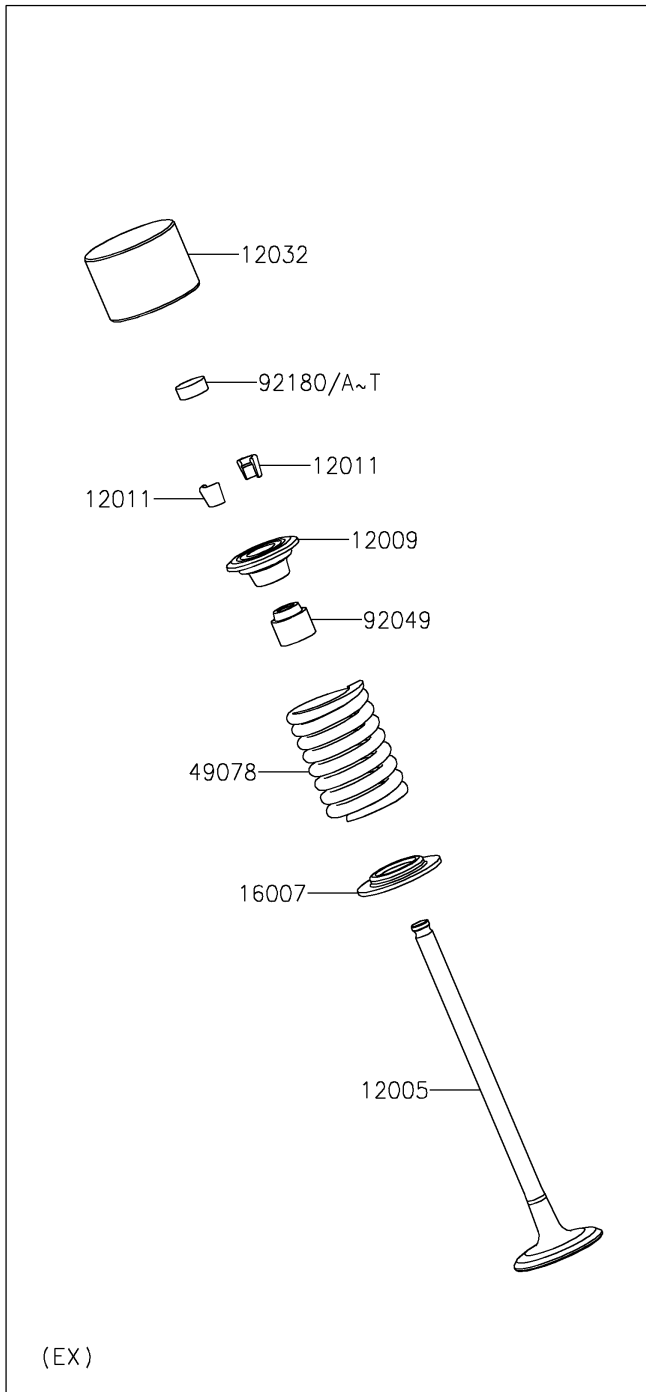

2018 NINJA[®] 400 ABS

PARTS DIAGRAM

Valve(s)

E1210

2018 NINJA[®] 400 ABS

PARTS LIST

Valve(s)

ITEM NAME

PART NUMBER

QUANTITY
