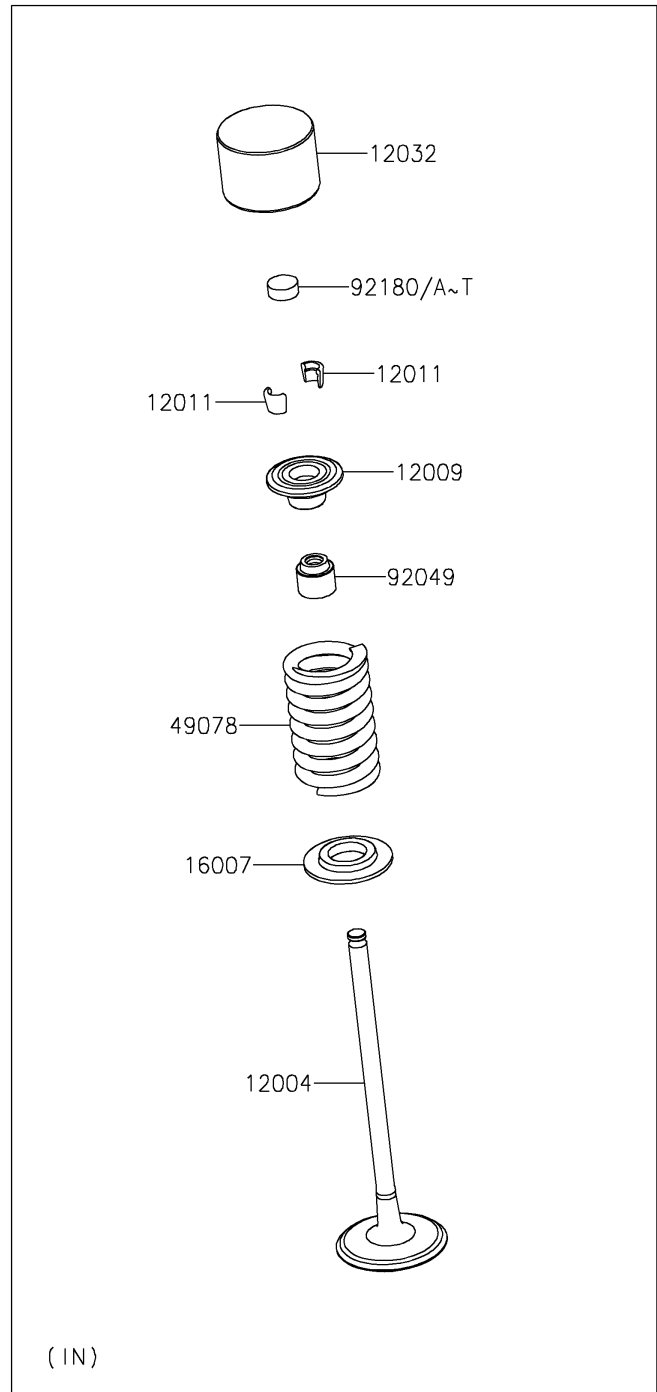

2018 NINJA[®] 400 ABS

PARTS DIAGRAM

Valve(s)

E1210

2018 NINJA[®] 400 ABS

PARTS LIST

Valve(s)

ITEM NAME

PART NUMBER

QUANTITY
