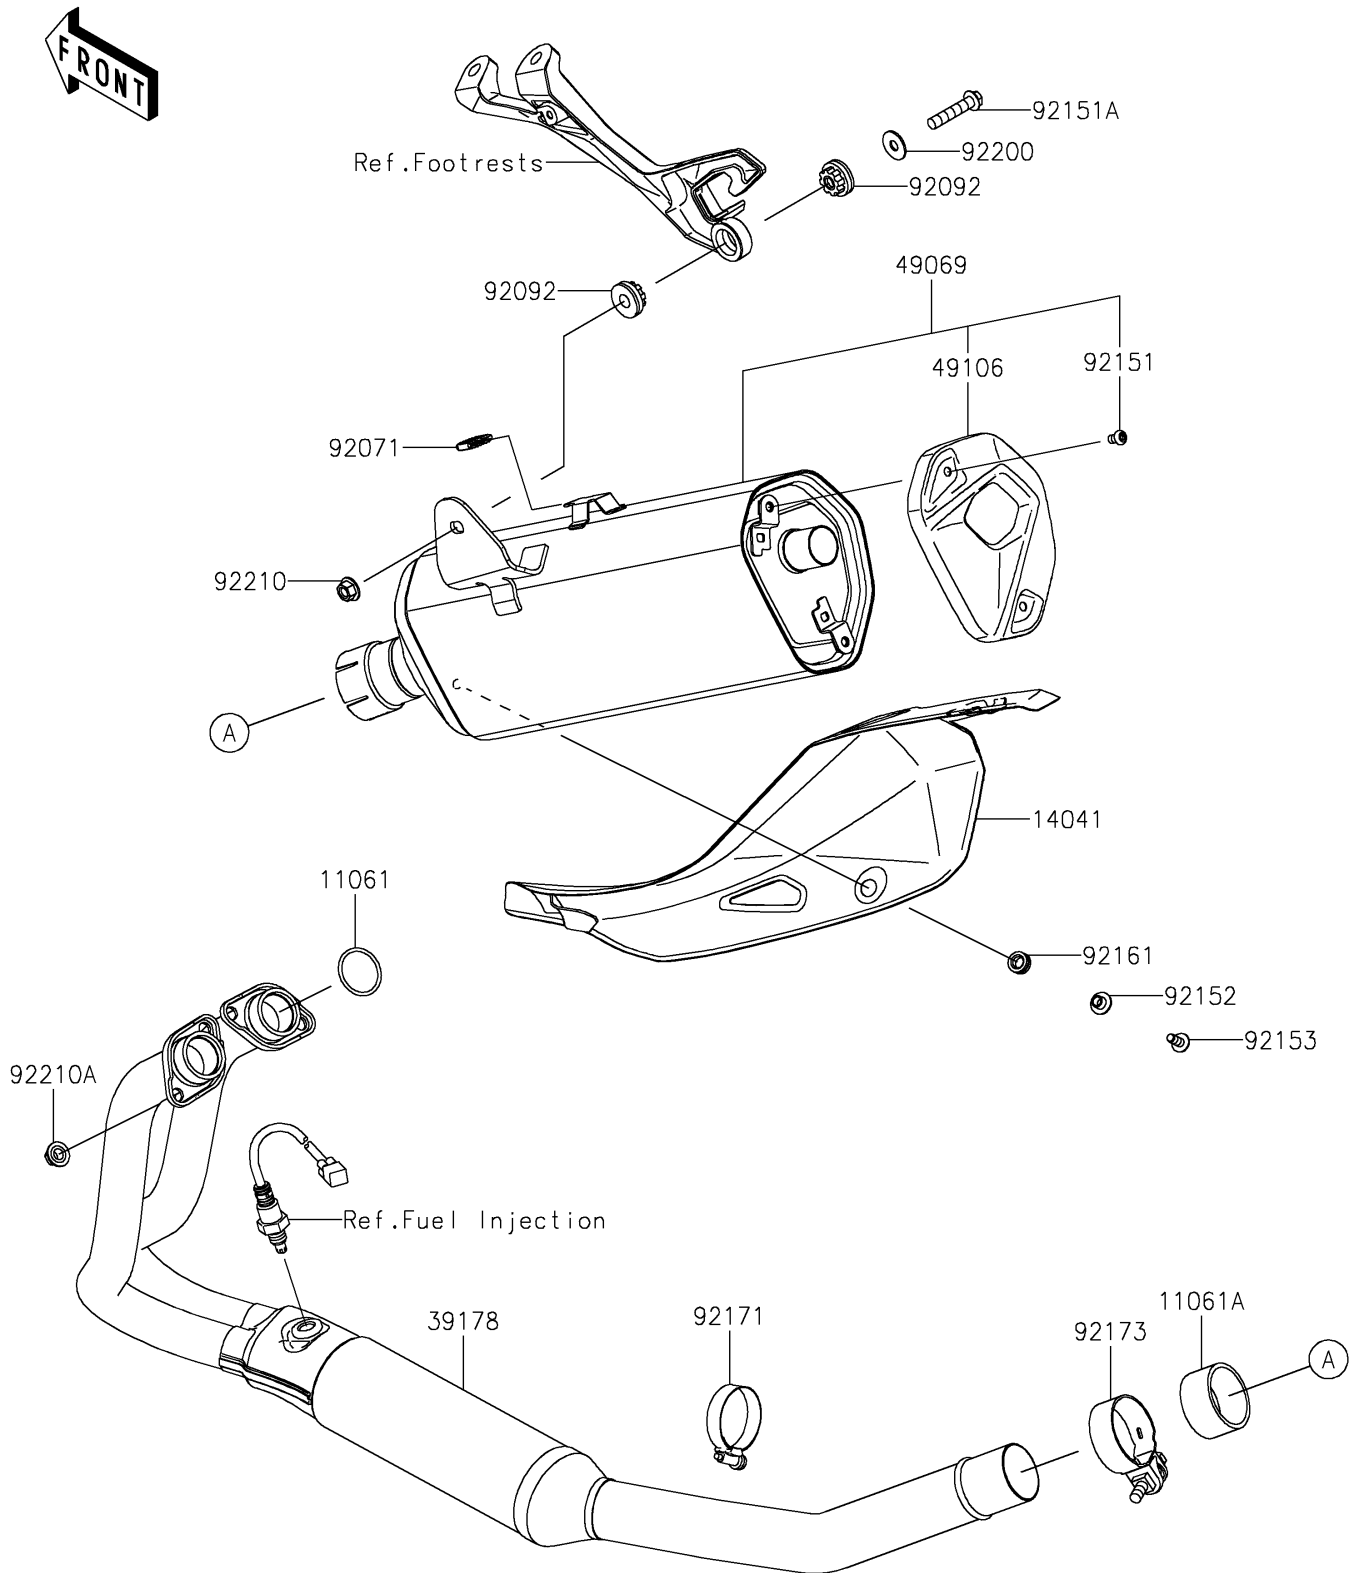

2018 NINJA® 400 ABS

PARTS DIAGRAM

Muffler(s)

E1140

2018 NINJA® 400 ABS

PARTS LIST

Muffler(s)

ITEM NAME	PART NUMBER	QUANTITY
GASKET,EXHAUST PIPE (Ref # 11061)	11061-1249	0
GASKET,EXHAUST PIPE CONNECTING (Ref # 11061A)	11061-1266	0
COVER-COMP,MUFFLER (Ref # 14041)	14041-0604	0
MANIFOLD-COMP-EXHAUST (Ref # 39178)	39178-0315	0
MUFFLER-ASSY (Ref # 49069)	49069-0833	0
COVER-MUFFLER,END (Ref # 49106)	49106-0827	0
GROMMET (Ref # 92071)	92071-0727	0
BUSHING-RUBBER (Ref # 92092)	92092-0018	0
BOLT,SOCKET,6X10 (Ref # 92151)	92151-1449	0
BOLT,FLANGED,8X40 (Ref # 92151A)	92151-1532	0
COLLAR,6.3X8.3X16 (Ref # 92152)	92152-0286	0
BOLT,SOCKET,6X16 (Ref # 92153)	92153-0817	0
DAMPER (Ref # 92161)	92161-2152	0
CLAMP (Ref # 92171)	92171-0058	0
CLAMP (Ref # 92173)	92173-1931	0
WASHER,8.0X22.0X1.5 (Ref # 92200)	92200-0174	0
NUT,8MM (Ref # 92210)	92210-0121	0
NUT,8MM (Ref # 92210A)	92210-1114	0