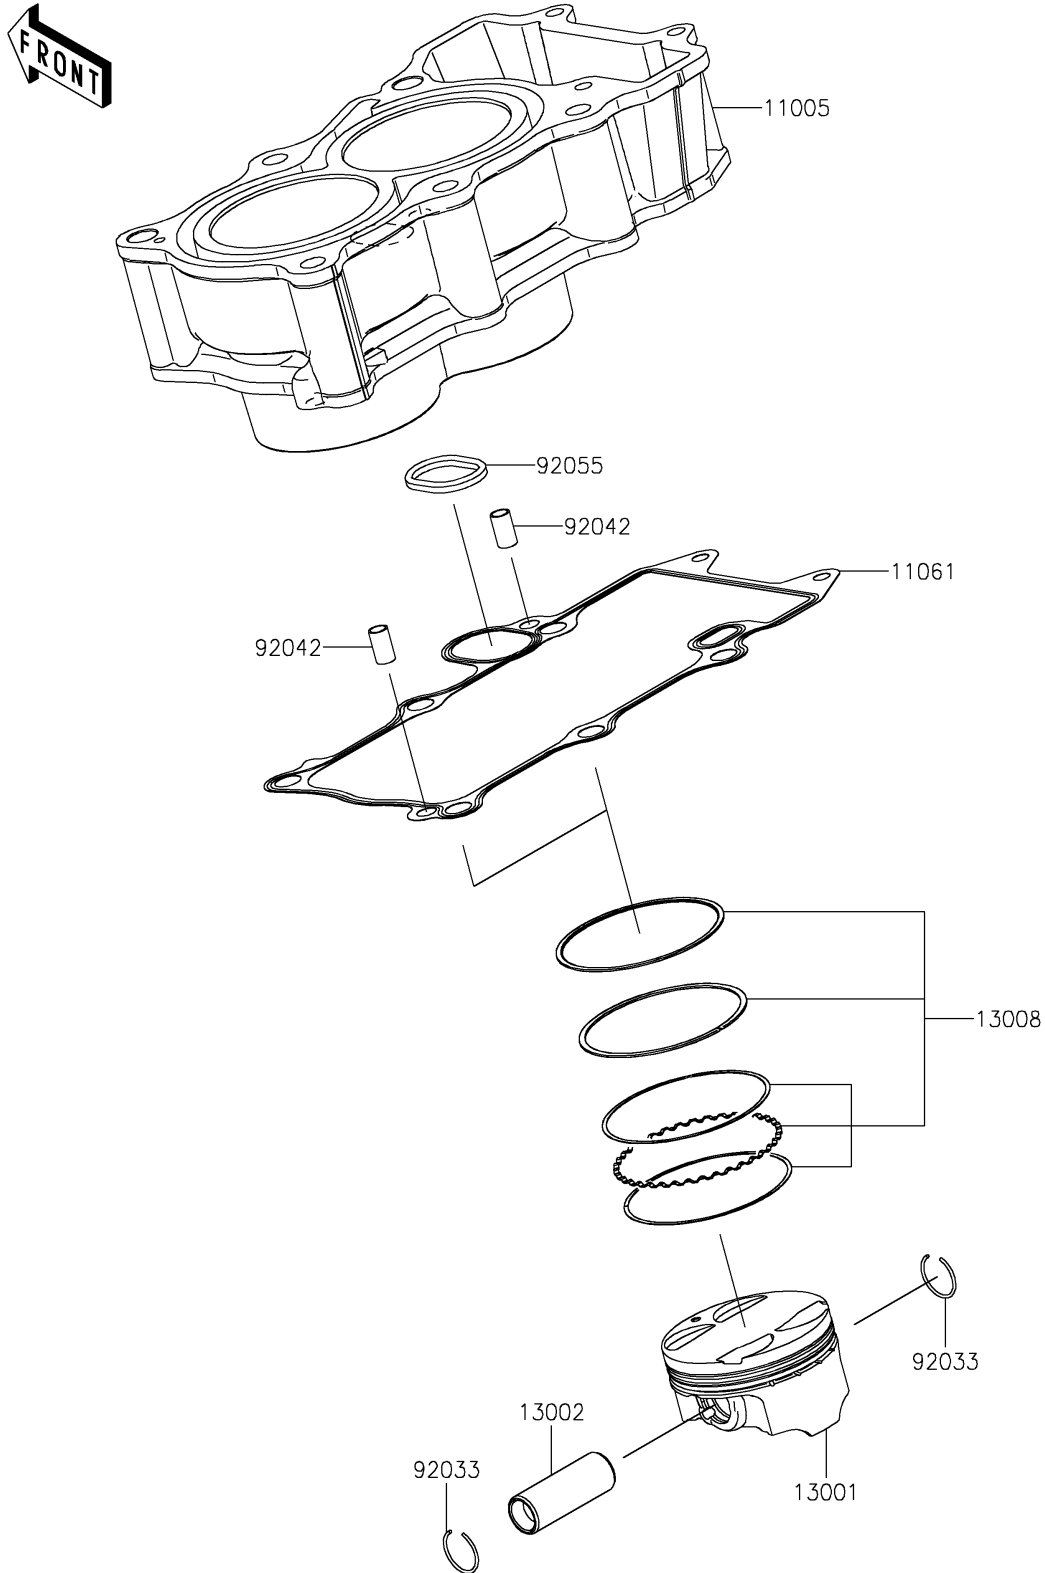

## PARTS DIAGRAM

### Cylinder/Piston(s)

E1120

## PARTS LIST

### Cylinder/Piston(s)

ITEM NAME	PART NUMBER	QUANTITY
CYLINDER-ENGINE (Ref # 11005)	11005-0668	0
GASKET,CYLINDER BASE (Ref # 11061)	11061-1247	0
PISTON-ENGINE (Ref # 13001)	13001-0790	0
PIN-PISTON (Ref # 13002)	13002-0050	0
RING-SET-PISTON (Ref # 13008)	13008-0576	0
RING-SNAP (Ref # 92033)	92033-1054	0
PIN,DOWEL,6.3X8X14 (Ref # 92042)	92042-007	0
RING-O (Ref # 92055)	92055-0888	0