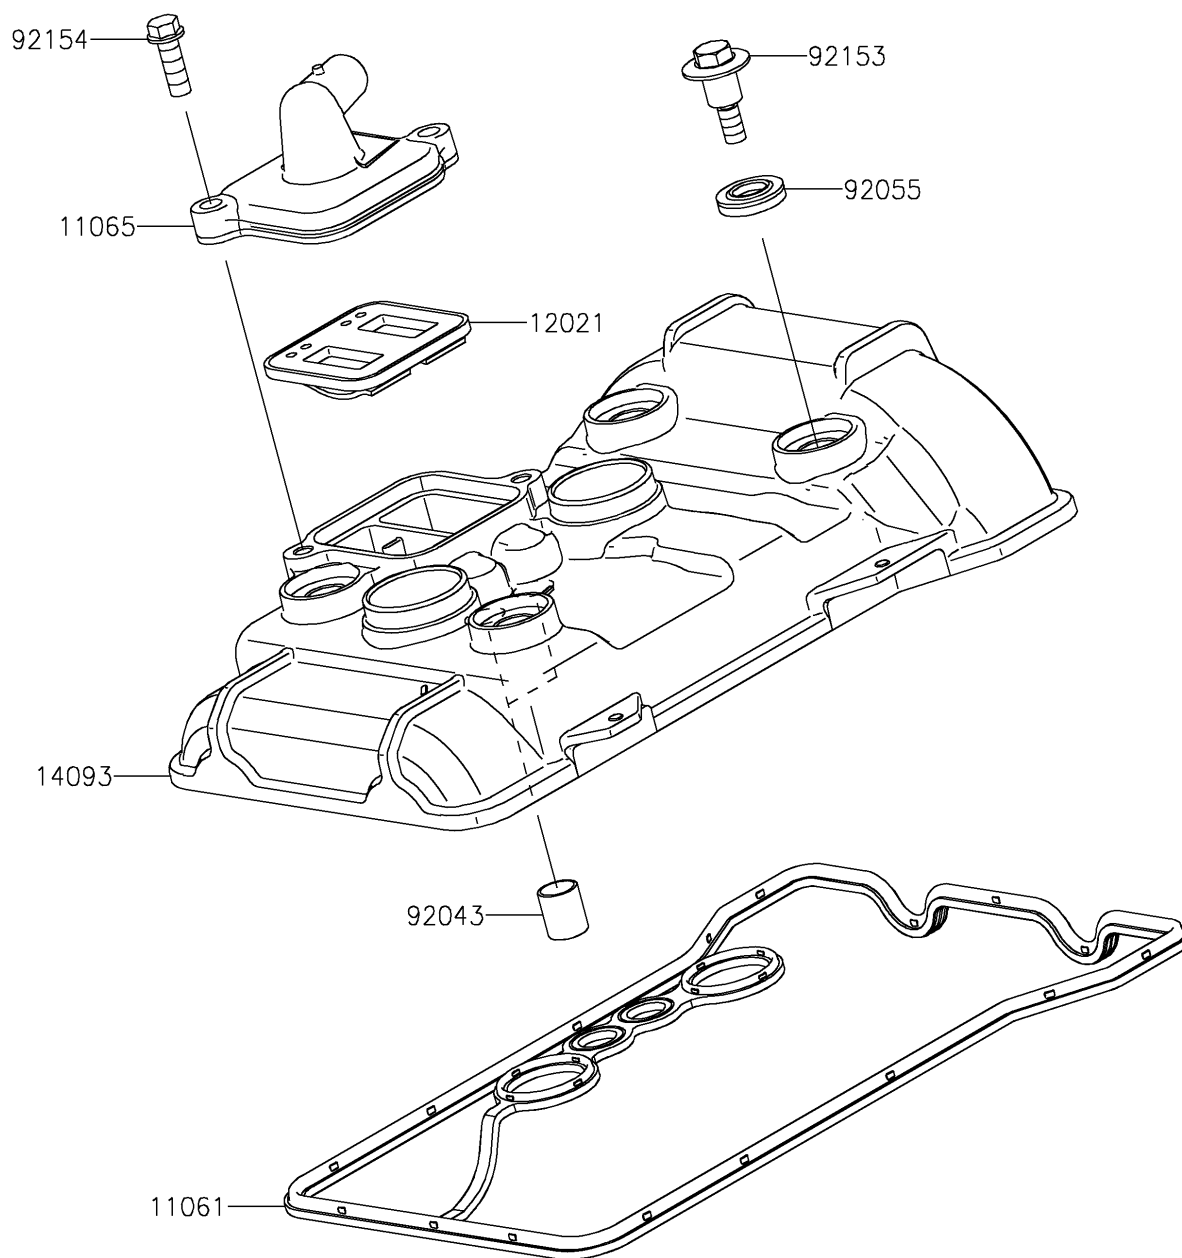

2018 NINJA® 400 ABS

PARTS DIAGRAM Cylinder Head Cover

E1112

2018 NINJA[®] 400 ABS

PARTS LIST

Cylinder Head Cover

ITEM NAME

PART NUMBER

QUANTITY
