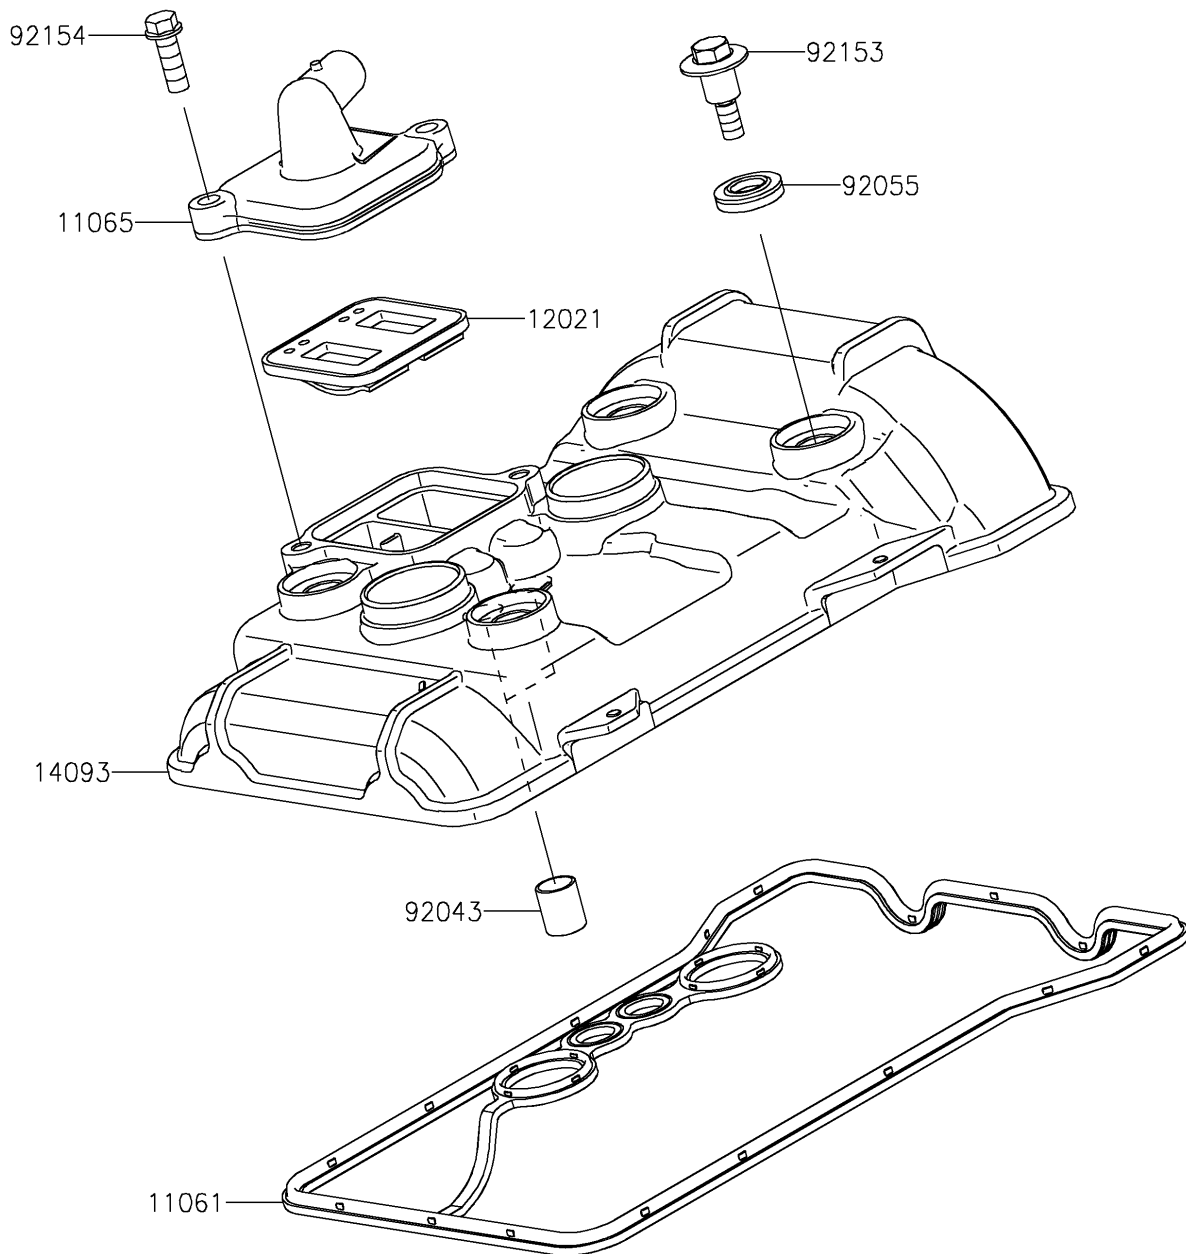

2018 NINJA[®] 400 ABS

PARTS DIAGRAM

Cylinder Head Cover

E1112

2018 NINJA[®] 400 ABS

PARTS LIST

Cylinder Head Cover

ITEM NAME	PART NUMBER	QUANTITY
GASKET,CYLINDER HEAD COVER (Ref # 11061)	11061-1250	1
CAP,HEAD (Ref # 11065)	11065-0994	0
VALVE-ASSY-REED (Ref # 12021)	12021-0708	0
COVER,CYLINDER HEAD (Ref # 14093)	14093-0761	0
PIN,10.1X12X14 (Ref # 92043)	92043-4009	0
RING-O (Ref # 92055)	92055-0143	0
BOLT,HEAD COVER (Ref # 92153)	92153-0793	0
BOLT,FLANGED,6X18 (Ref # 92154)	92154-1775	0