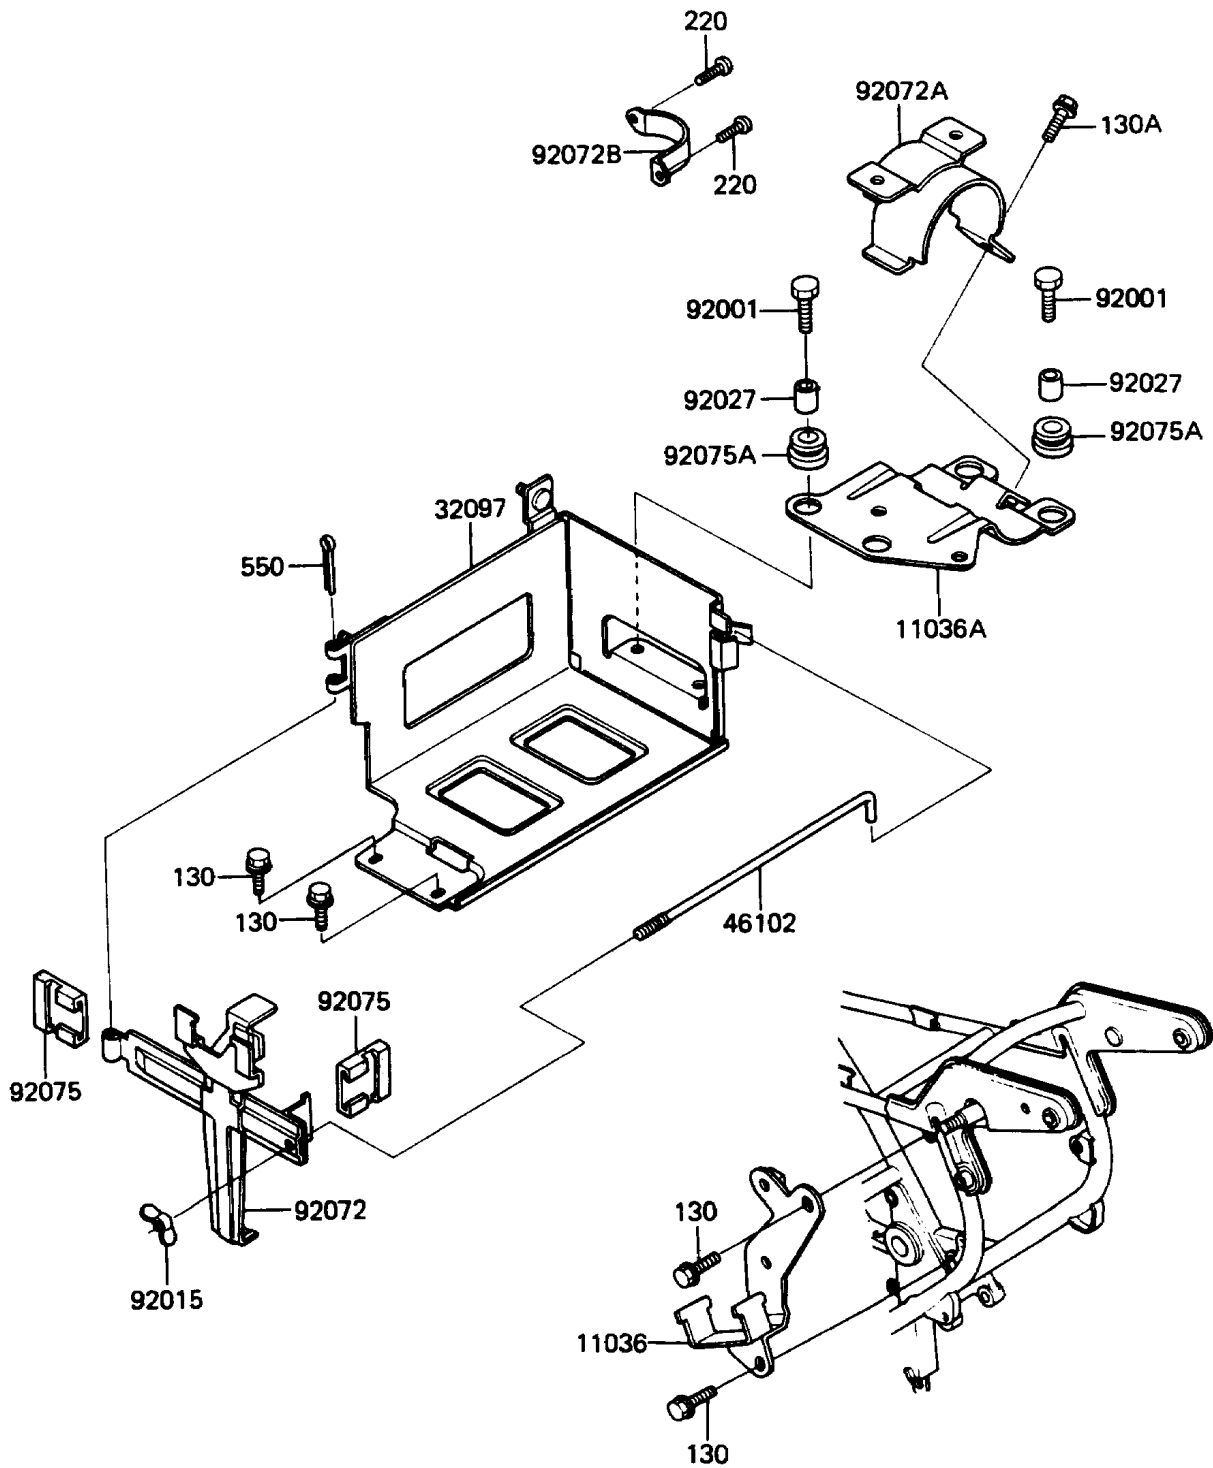

1987 Voyager

PARTS DIAGRAM

Battery Case

F2132-0112

1987 Voyager

PARTS LIST

Battery Case

Kawasaki

Let the Good Times Roll®

ITEM NAME

PART NUMBER

QUANTITY
