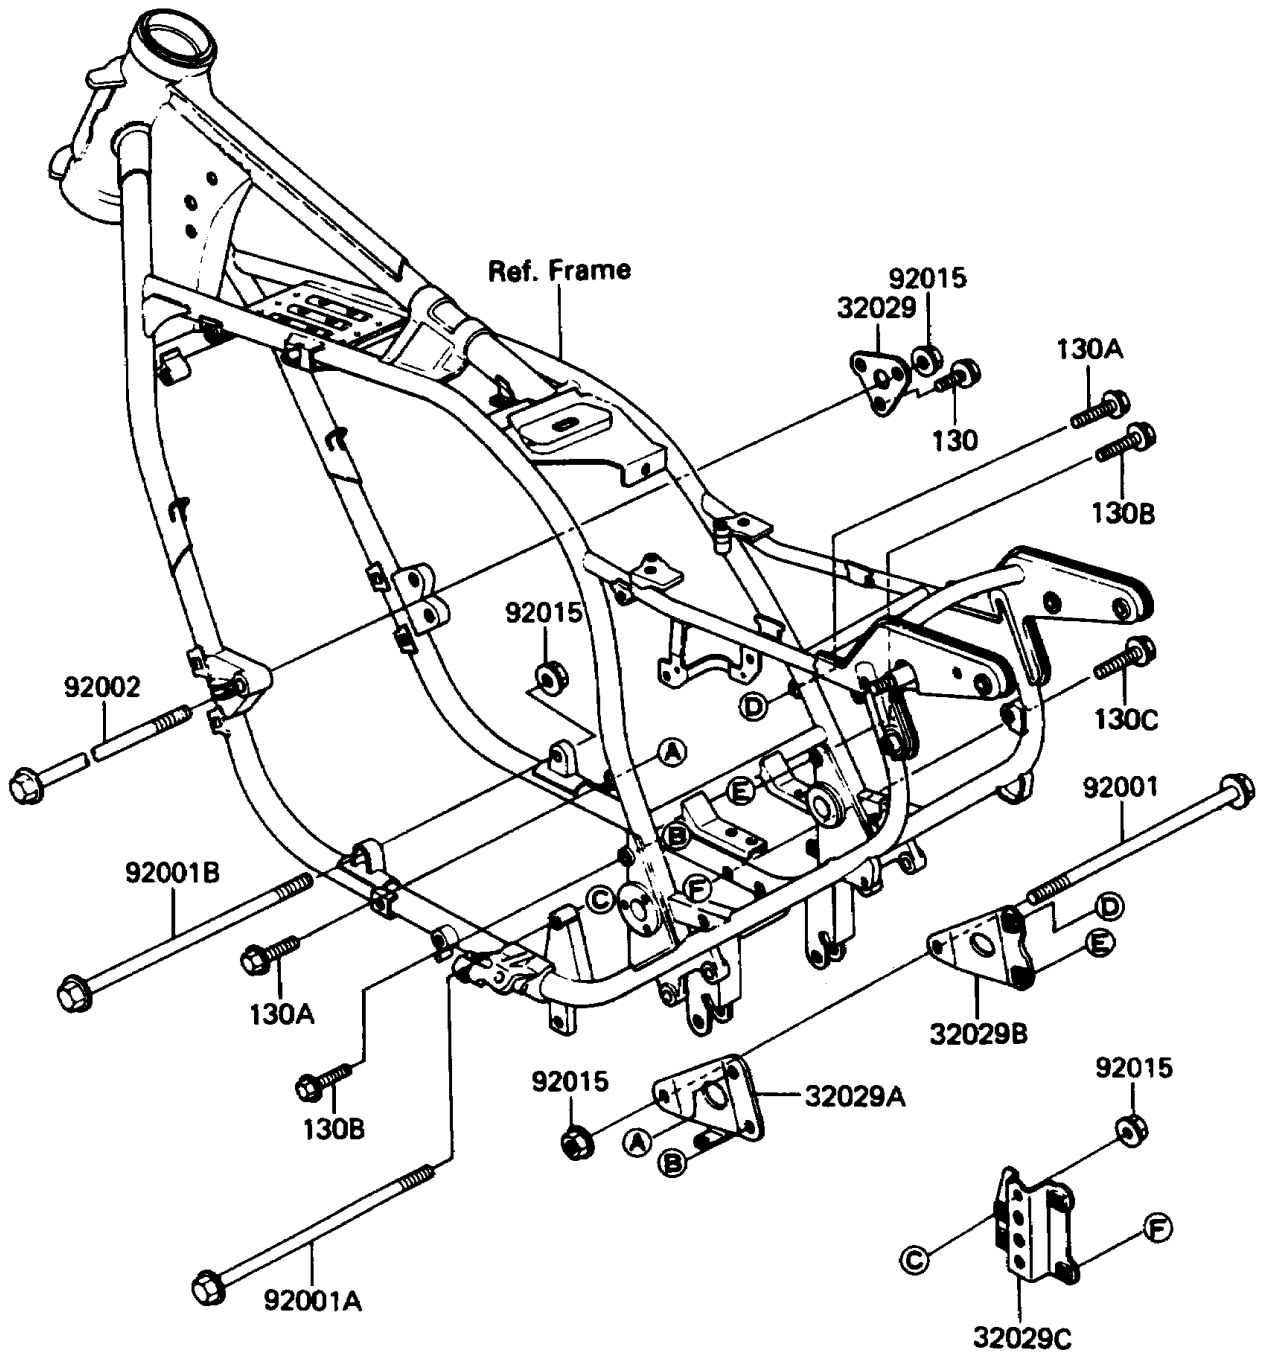

1988 Voyager

PARTS DIAGRAM

Frame Fittings

F2131-0165

1988 Voyager

PARTS LIST Frame Fittings

ITEM NAME

PART NUMBER

QUANTITY
