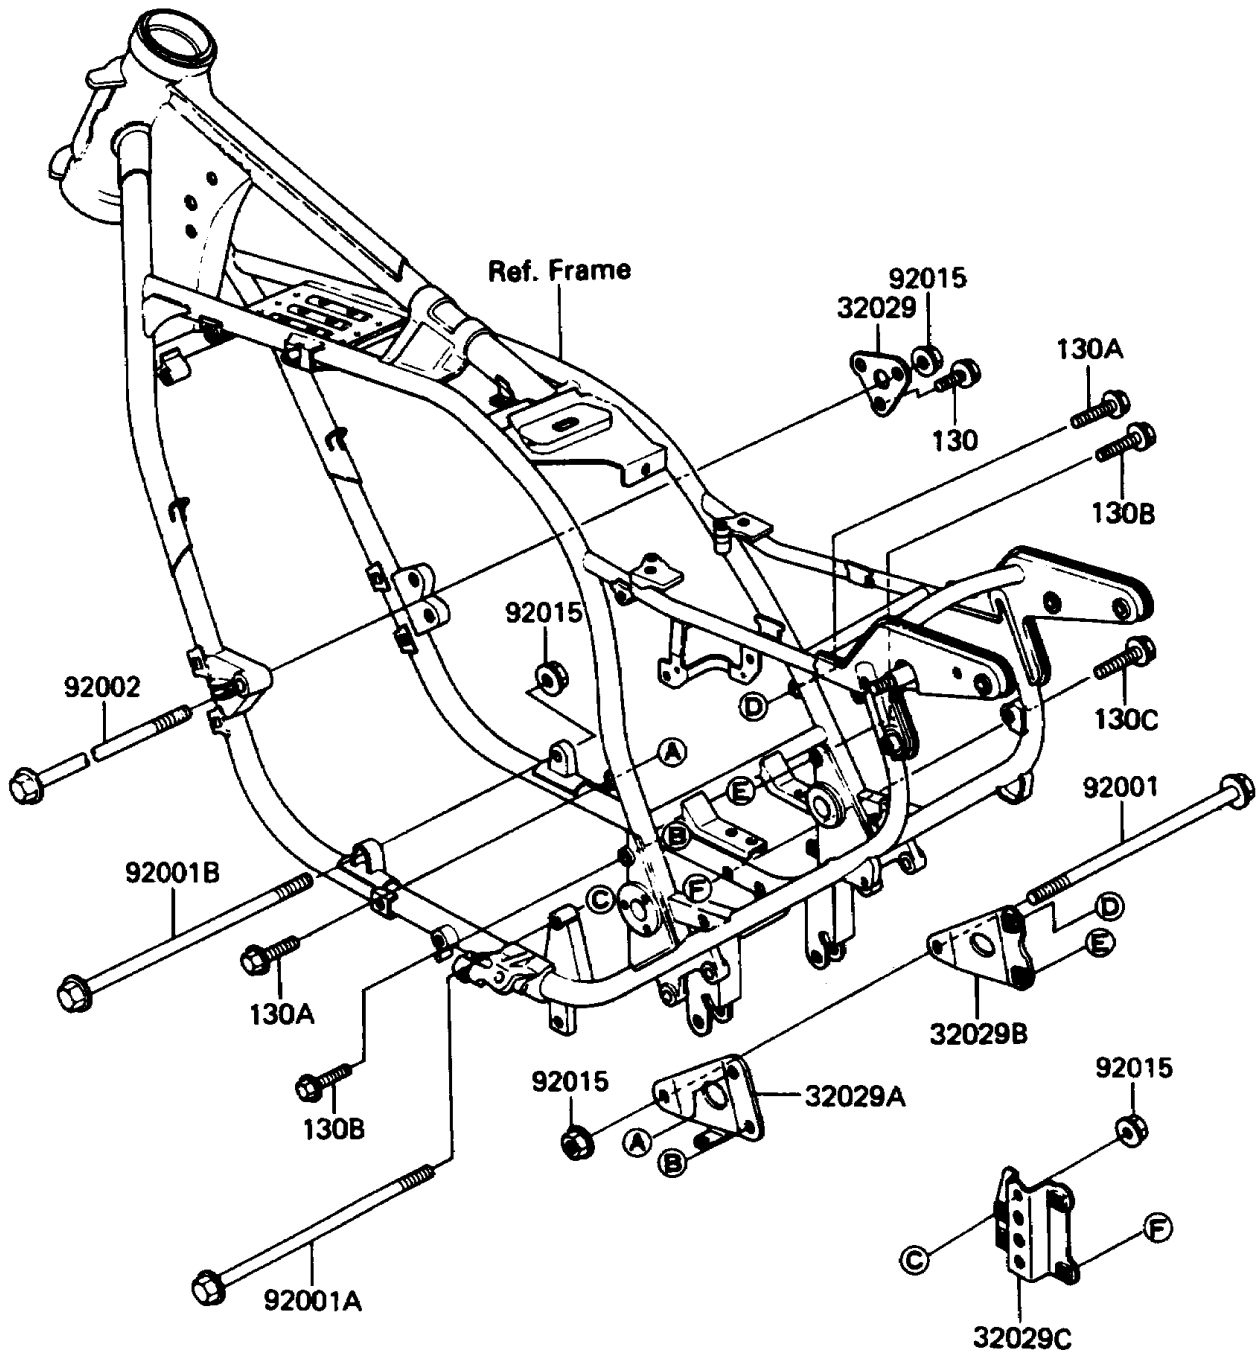

1987 Voyager

PARTS DIAGRAM

Frame Fittings

F2131-0165

1987 Voyager

PARTS LIST Frame Fittings

ITEM NAME

PART NUMBER

QUANTITY
