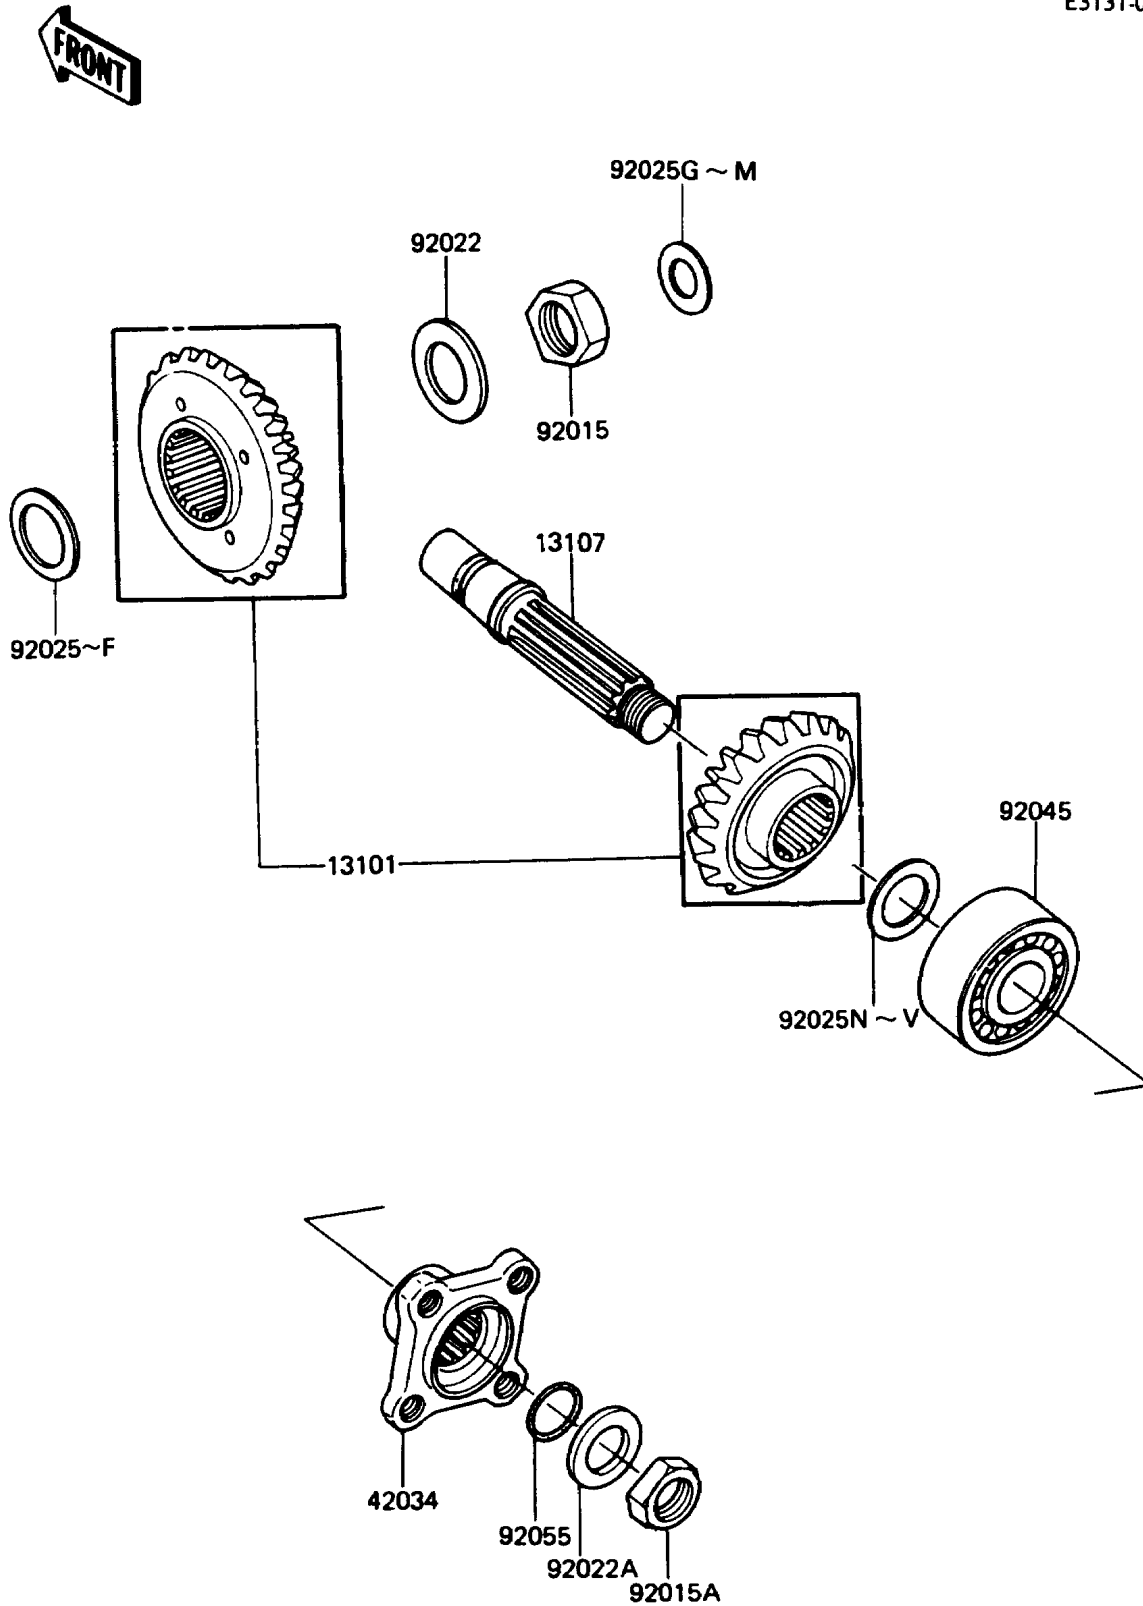

1987 Voyager

PARTS DIAGRAM

Front Bevel Gear

E3131-0007

1987 Voyager

PARTS LIST

Front Bevel Gear

Kawasaki

Let the Good Times Roll®

ITEM NAME

PART NUMBER

QUANTITY
