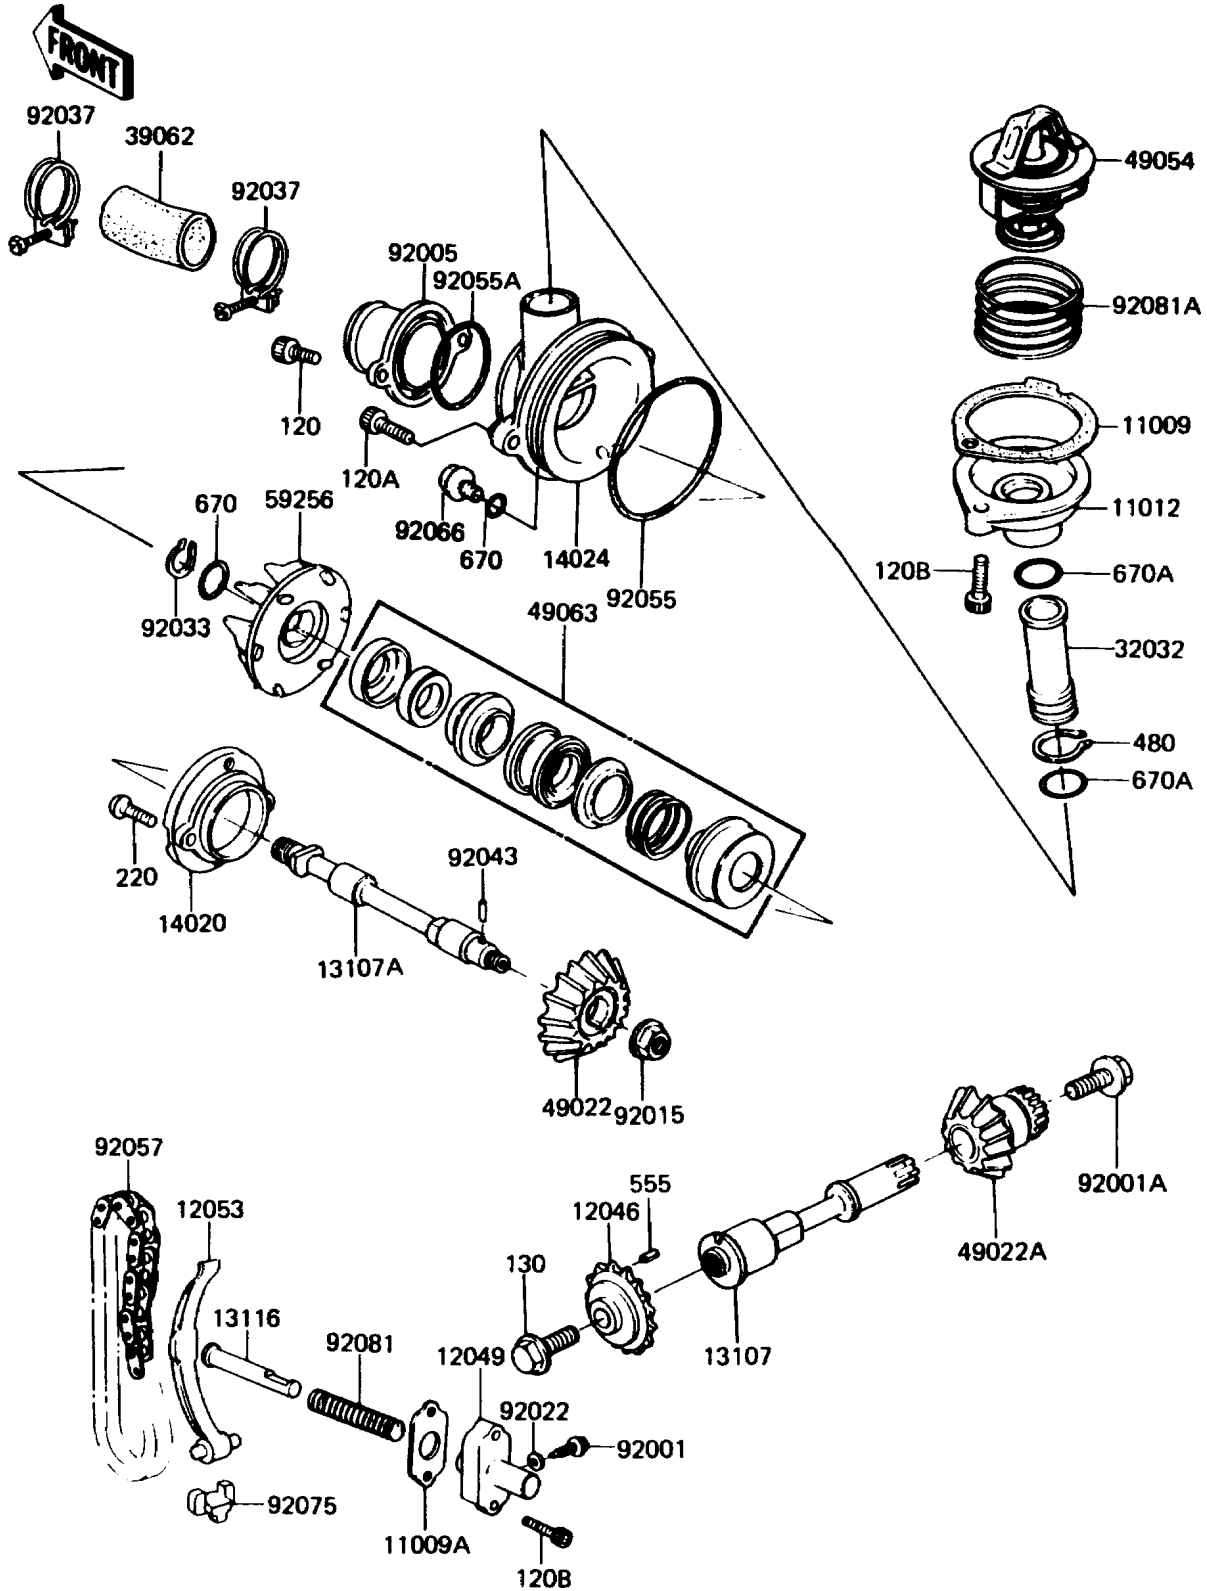

1988 Voyager

PARTS DIAGRAM

Water Pump

Kawasaki

Let the Good Times Roll®

E3031-0001

1988 Voyager

PARTS LIST

Water Pump

Kawasaki

Let the Good Times Roll®

ITEM NAME

PART NUMBER

QUANTITY
