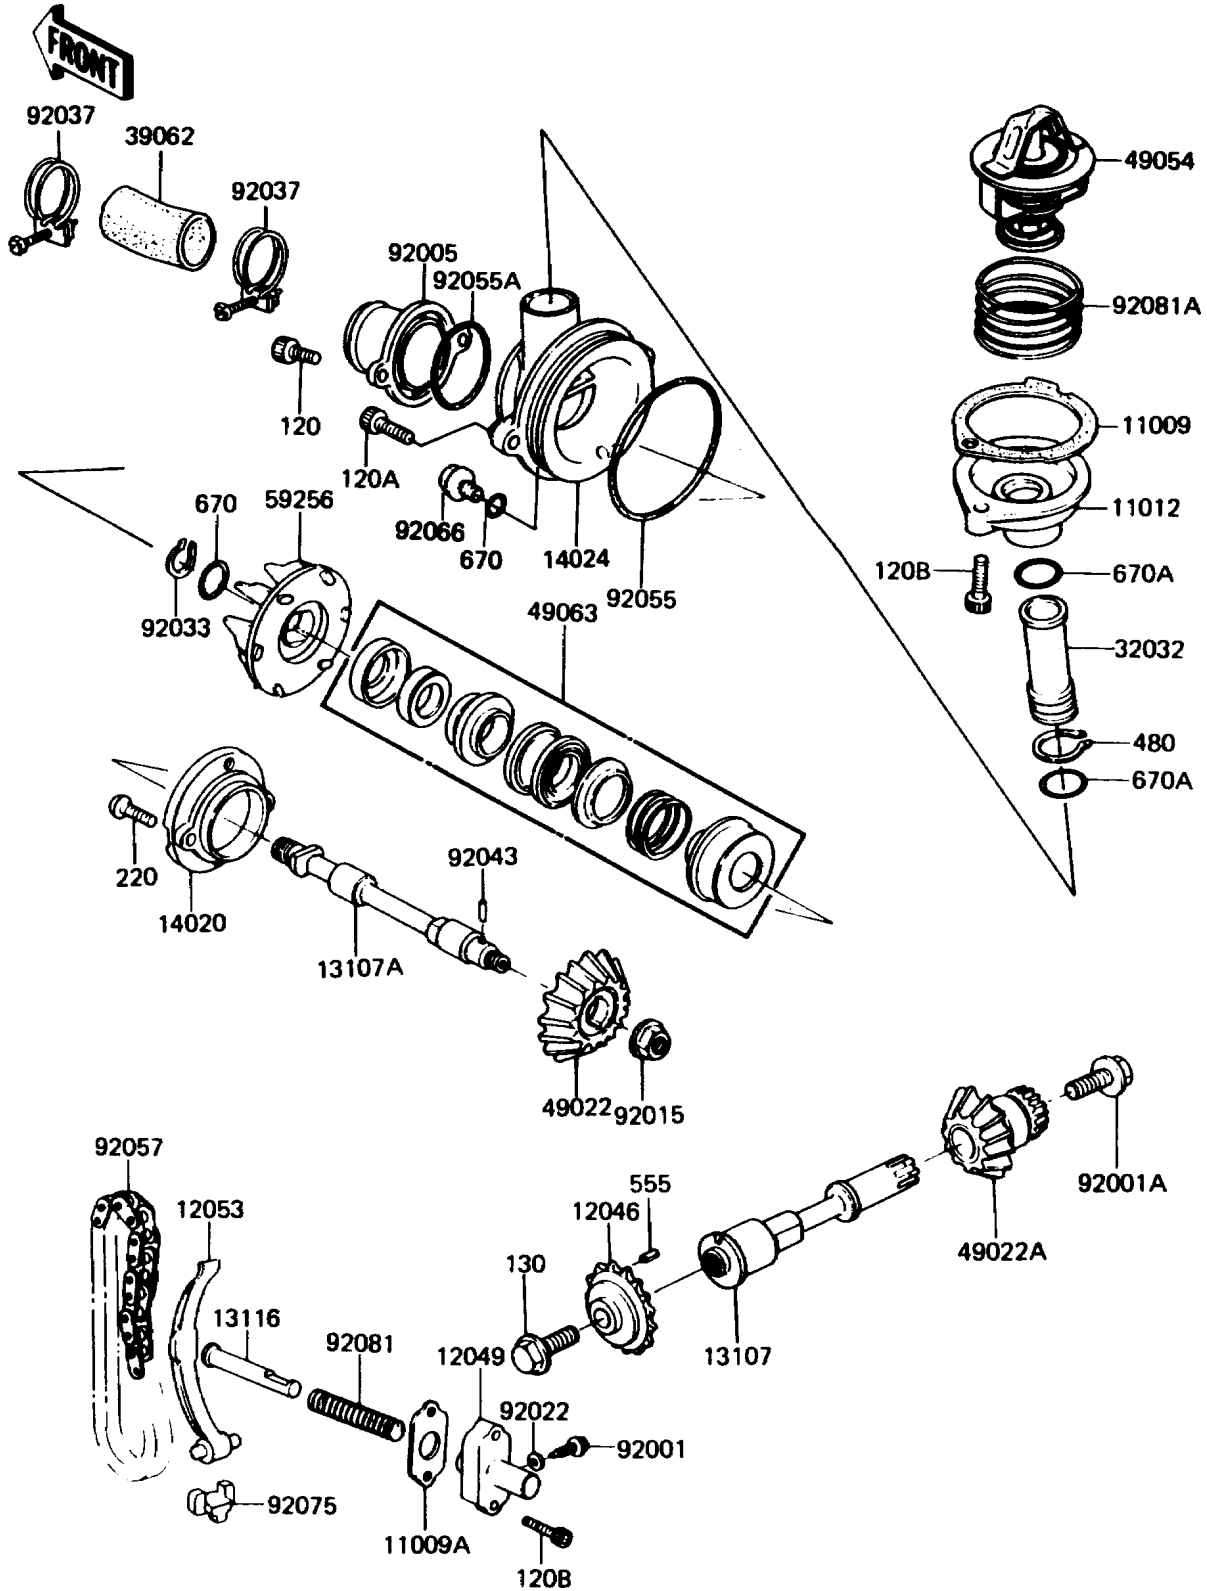

## PARTS DIAGRAM

### Water Pump

**Kawasaki**

Let the Good Times Roll®

E3031-0001

## PARTS LIST

### Water Pump

**ITEM NAME**

**PART NUMBER**

**QUANTITY**

---