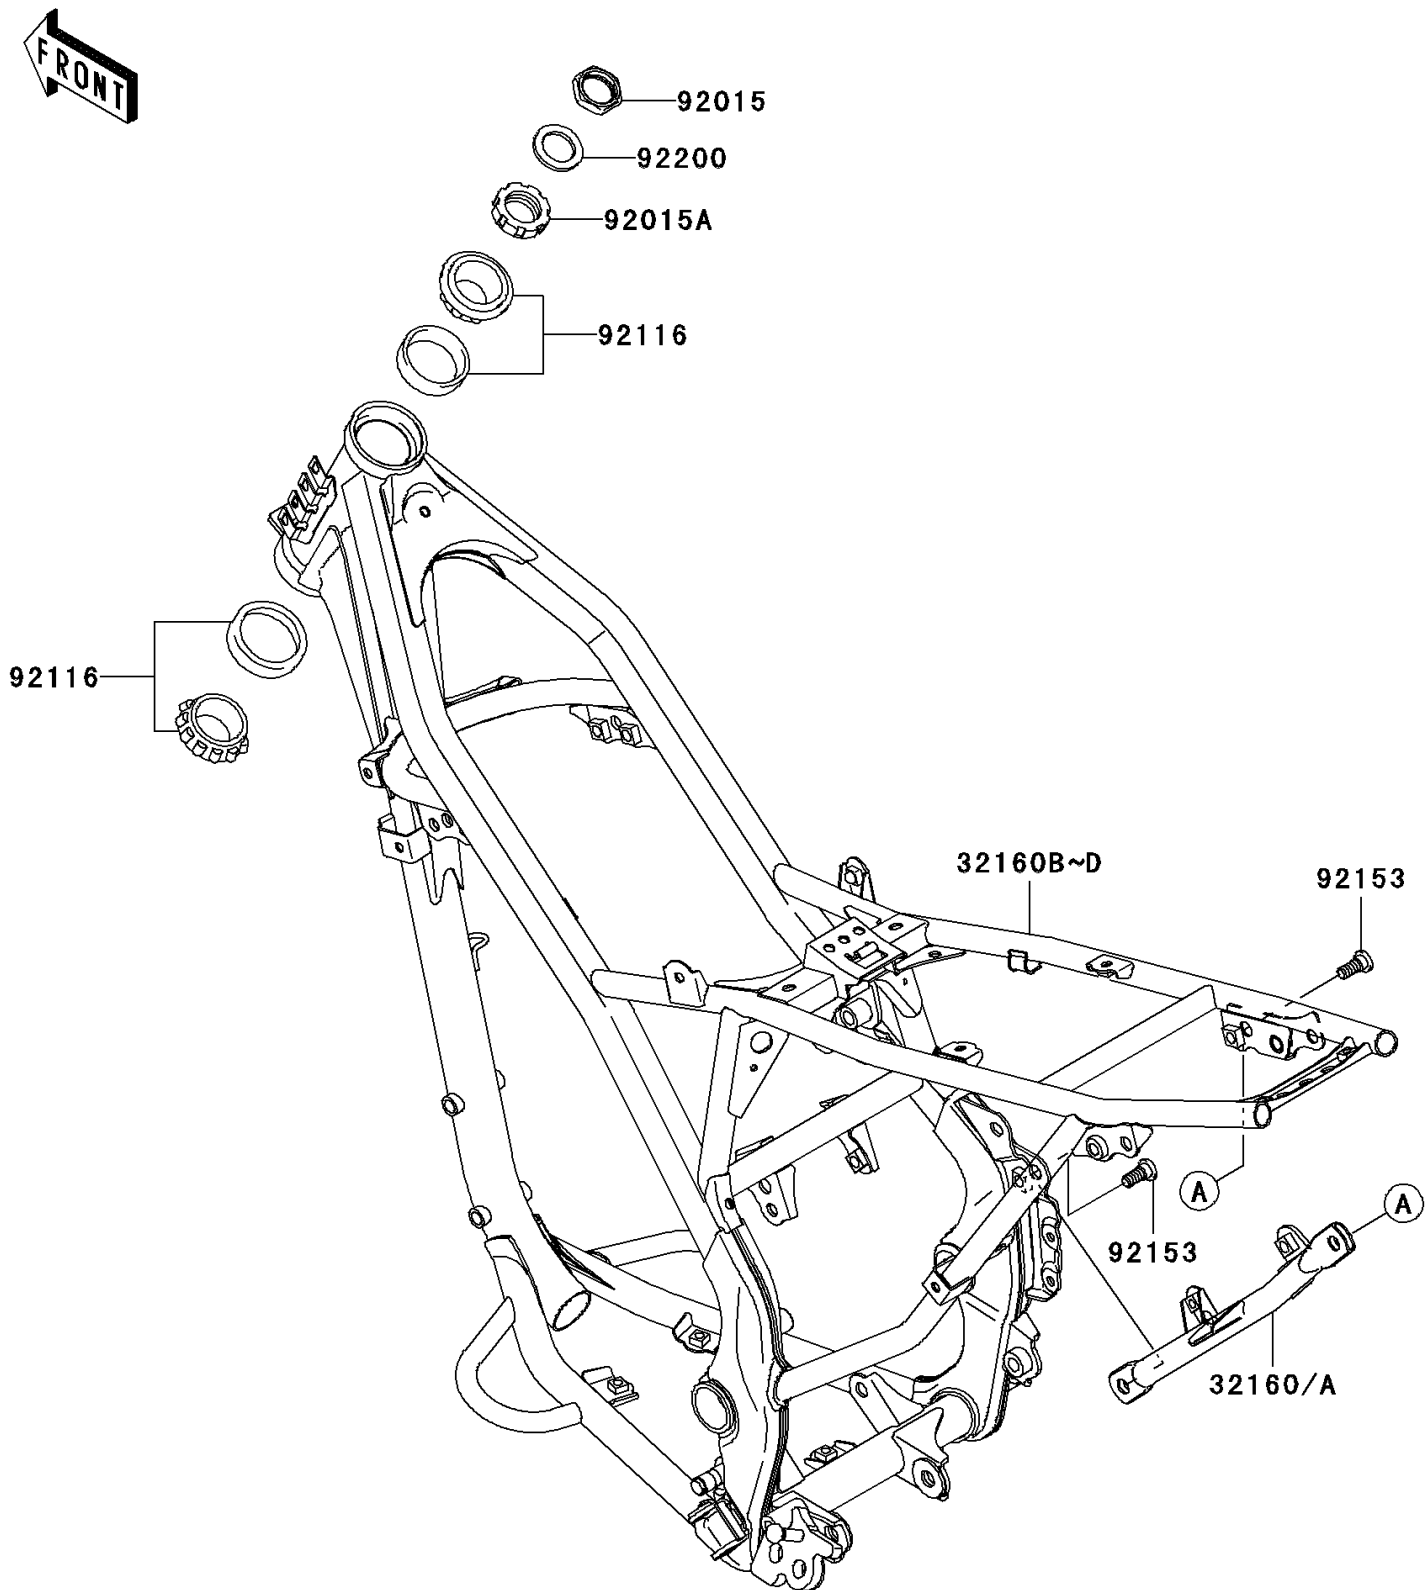

2008 KLX[®]140L

PARTS DIAGRAM

Frame

Kawasaki

Let the Good Times Roll[®]

F2120

2008 KLX[®]140L

PARTS LIST

Frame

ITEM NAME

PART NUMBER

QUANTITY
