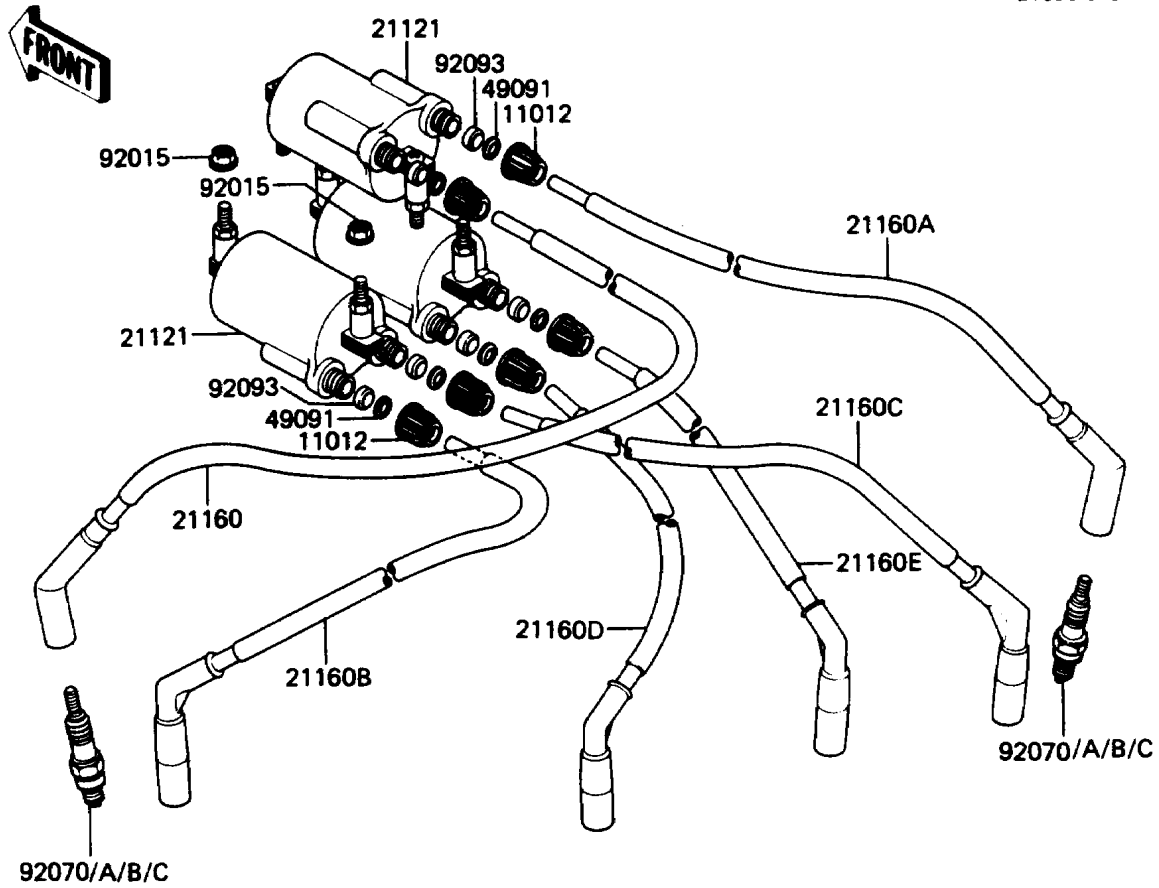

1988 Voyager

PARTS DIAGRAM

Ignition System

E1830-0180

1988 Voyager

PARTS LIST

Ignition System

Kawasaki

Let the Good Times Roll®

ITEM NAME

PART NUMBER

QUANTITY
