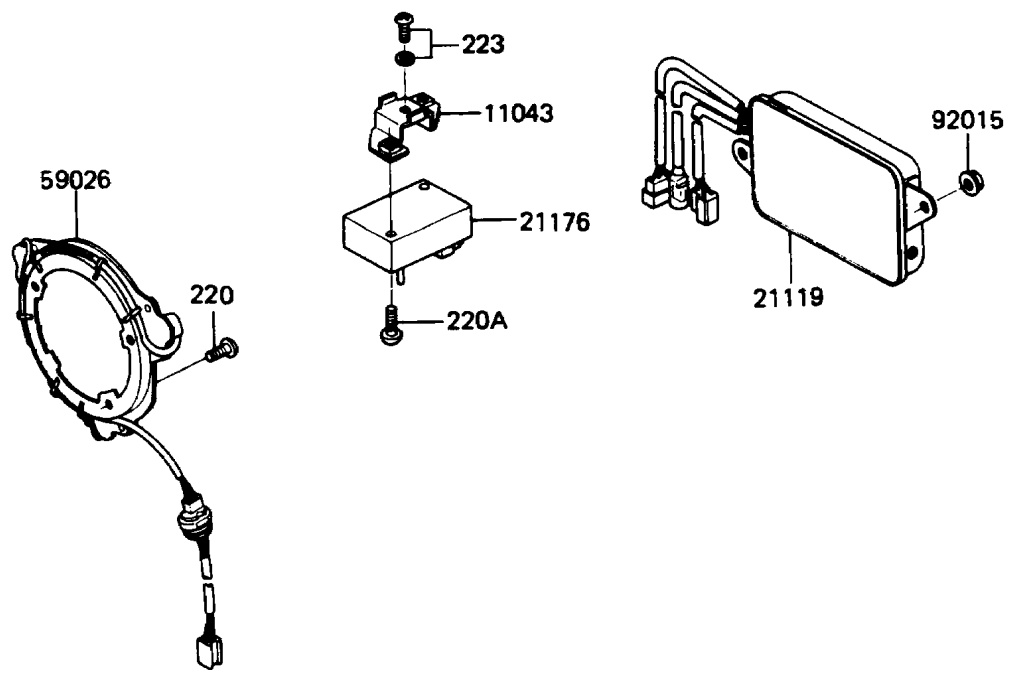

1988 Voyager

PARTS DIAGRAM

Ignition System

E1830-0180

1988 Voyager

PARTS LIST

Ignition System

Kawasaki

Let the Good Times Roll®

ITEM NAME

PART NUMBER

QUANTITY
