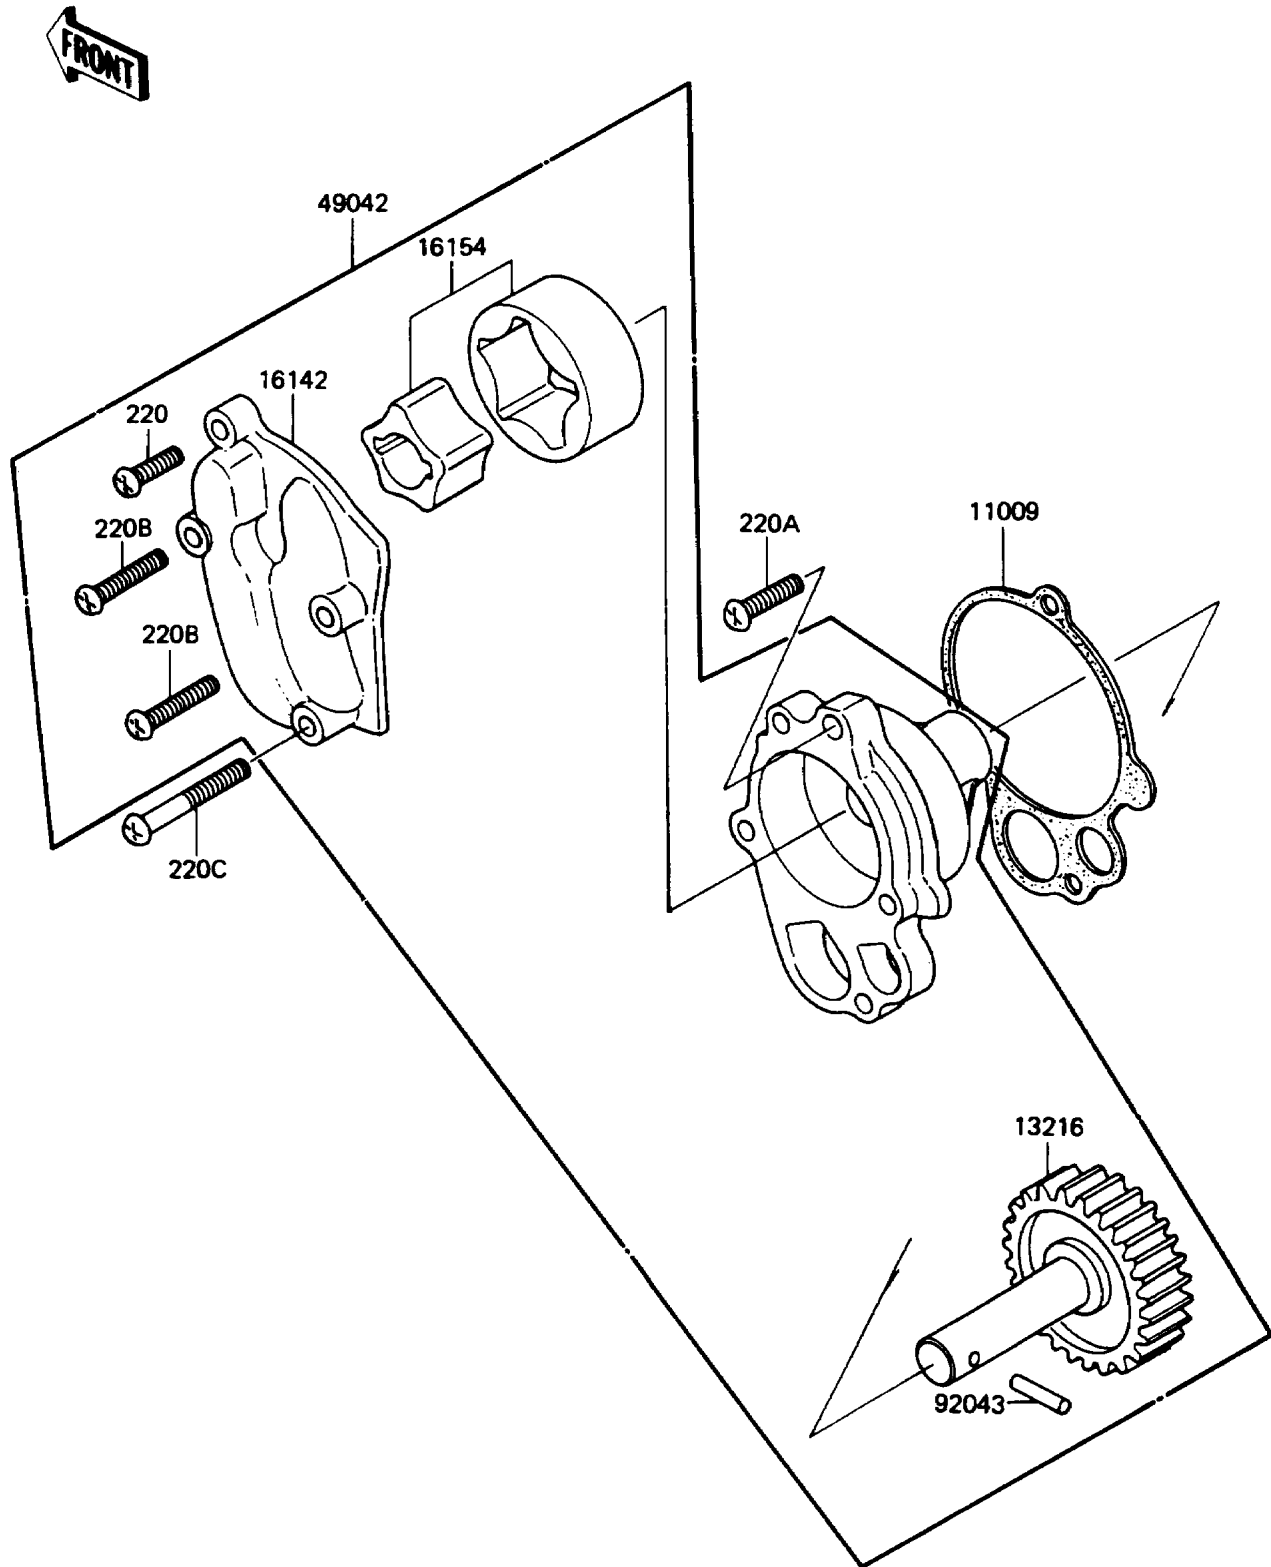

1988 Voyager

PARTS DIAGRAM

Oil Pump

E1710-0042

1988 Voyager

PARTS LIST

Oil Pump

ITEM NAME

PART NUMBER

QUANTITY
