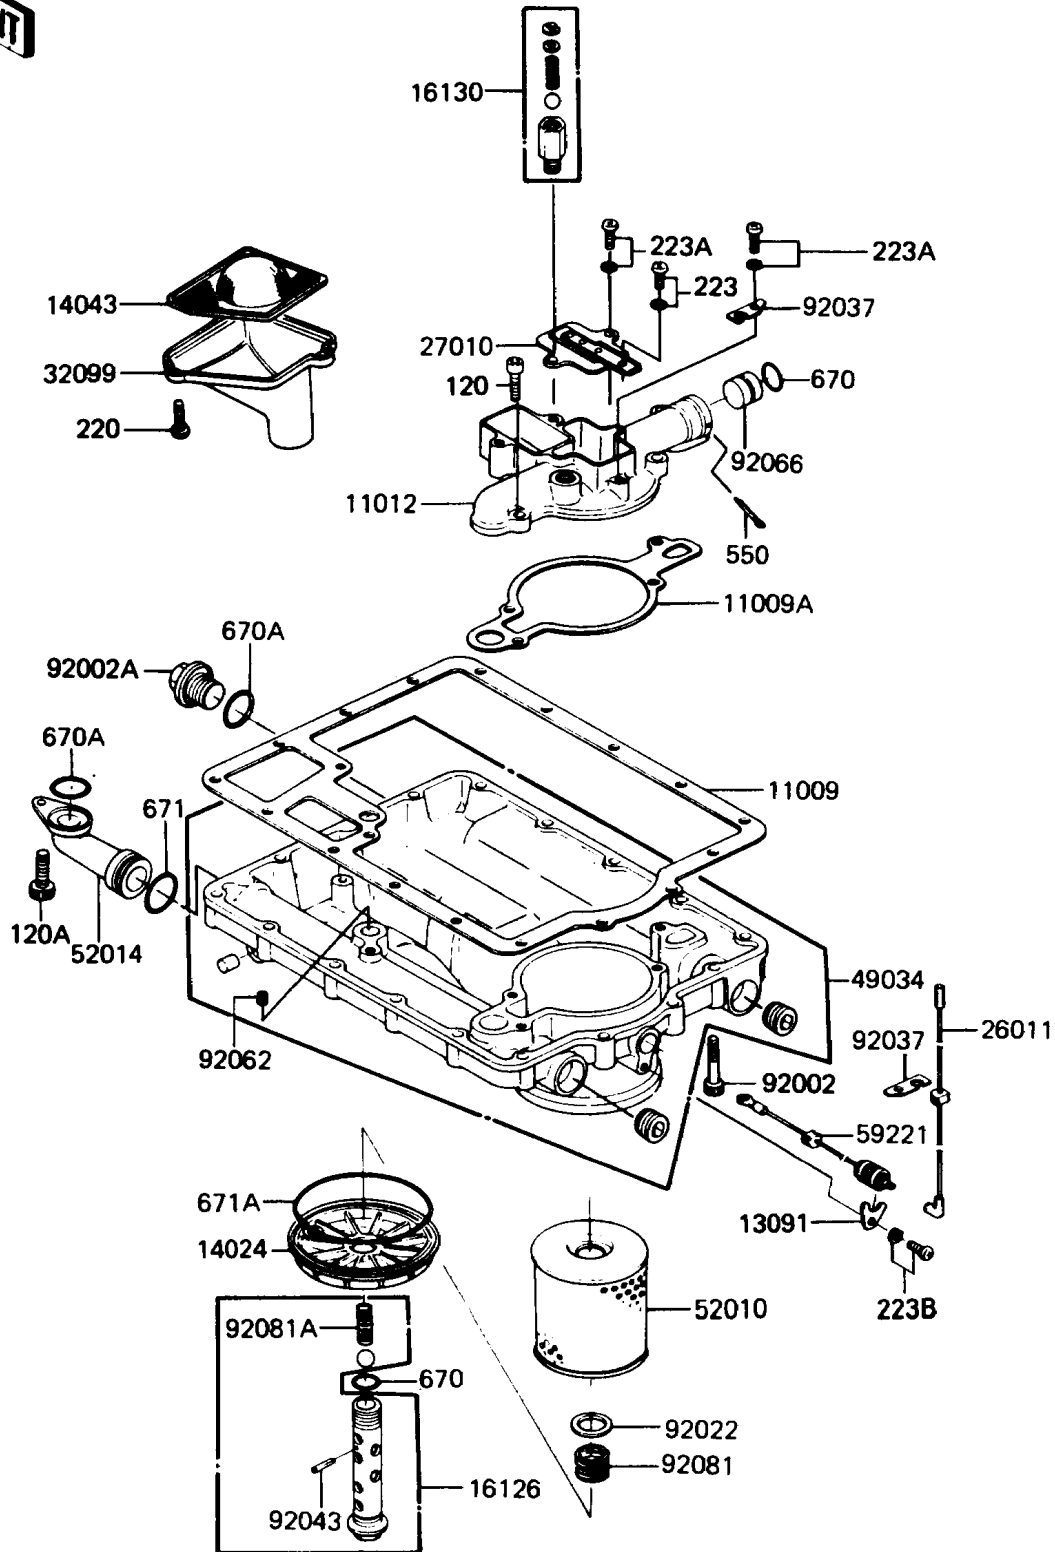

# 1988 Voyager

## PARTS DIAGRAM

### Oil Pan/Oil Filter

E1710-0064

## PARTS LIST

Oil Pan/Oil Filter

**ITEM NAME**

**PART NUMBER**

**QUANTITY**

---