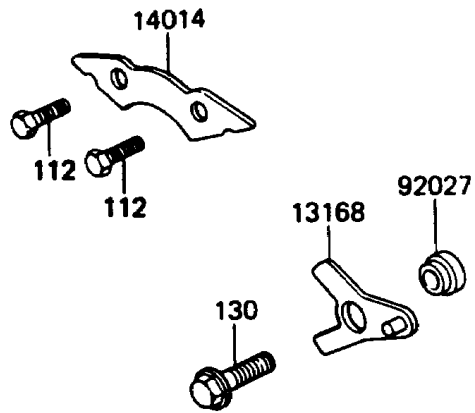

1987 Voyager

PARTS DIAGRAM

Gear Change Mechanism

E1370-0117

1987 Voyager

PARTS LIST

Gear Change Mechanism

ITEM NAME

PART NUMBER

QUANTITY
