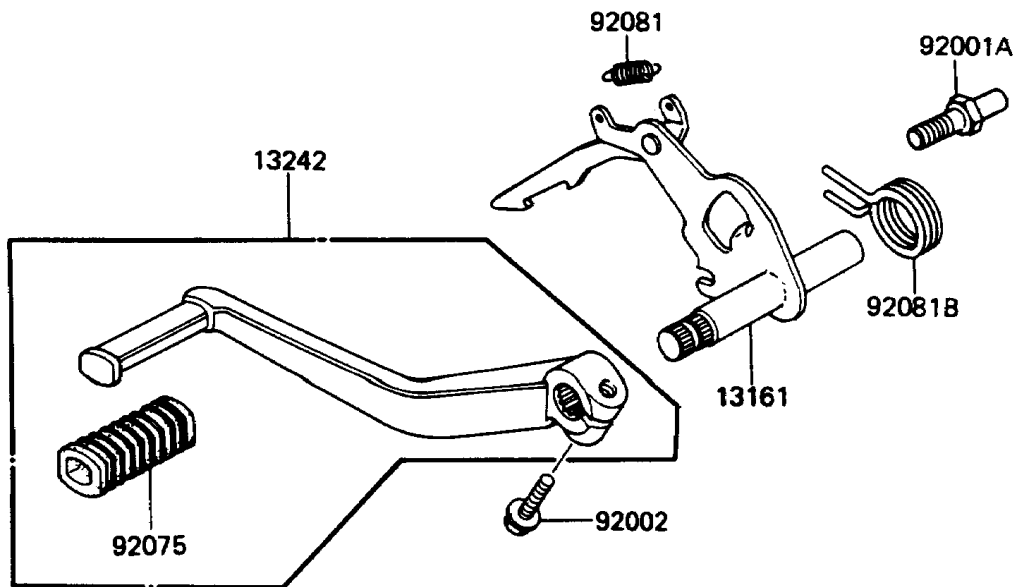

1987 Voyager

PARTS DIAGRAM

Gear Change Mechanism

E1370-0117

1987 Voyager

PARTS LIST

Gear Change Mechanism

ITEM NAME

PART NUMBER

QUANTITY
