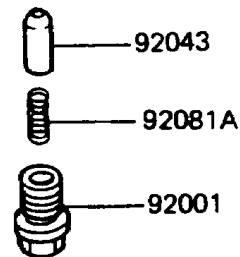

1987 Voyager

PARTS DIAGRAM

Gear Change Mechanism

E1370-0117

1987 Voyager

PARTS LIST

Gear Change Mechanism

ITEM NAME

PART NUMBER

QUANTITY
