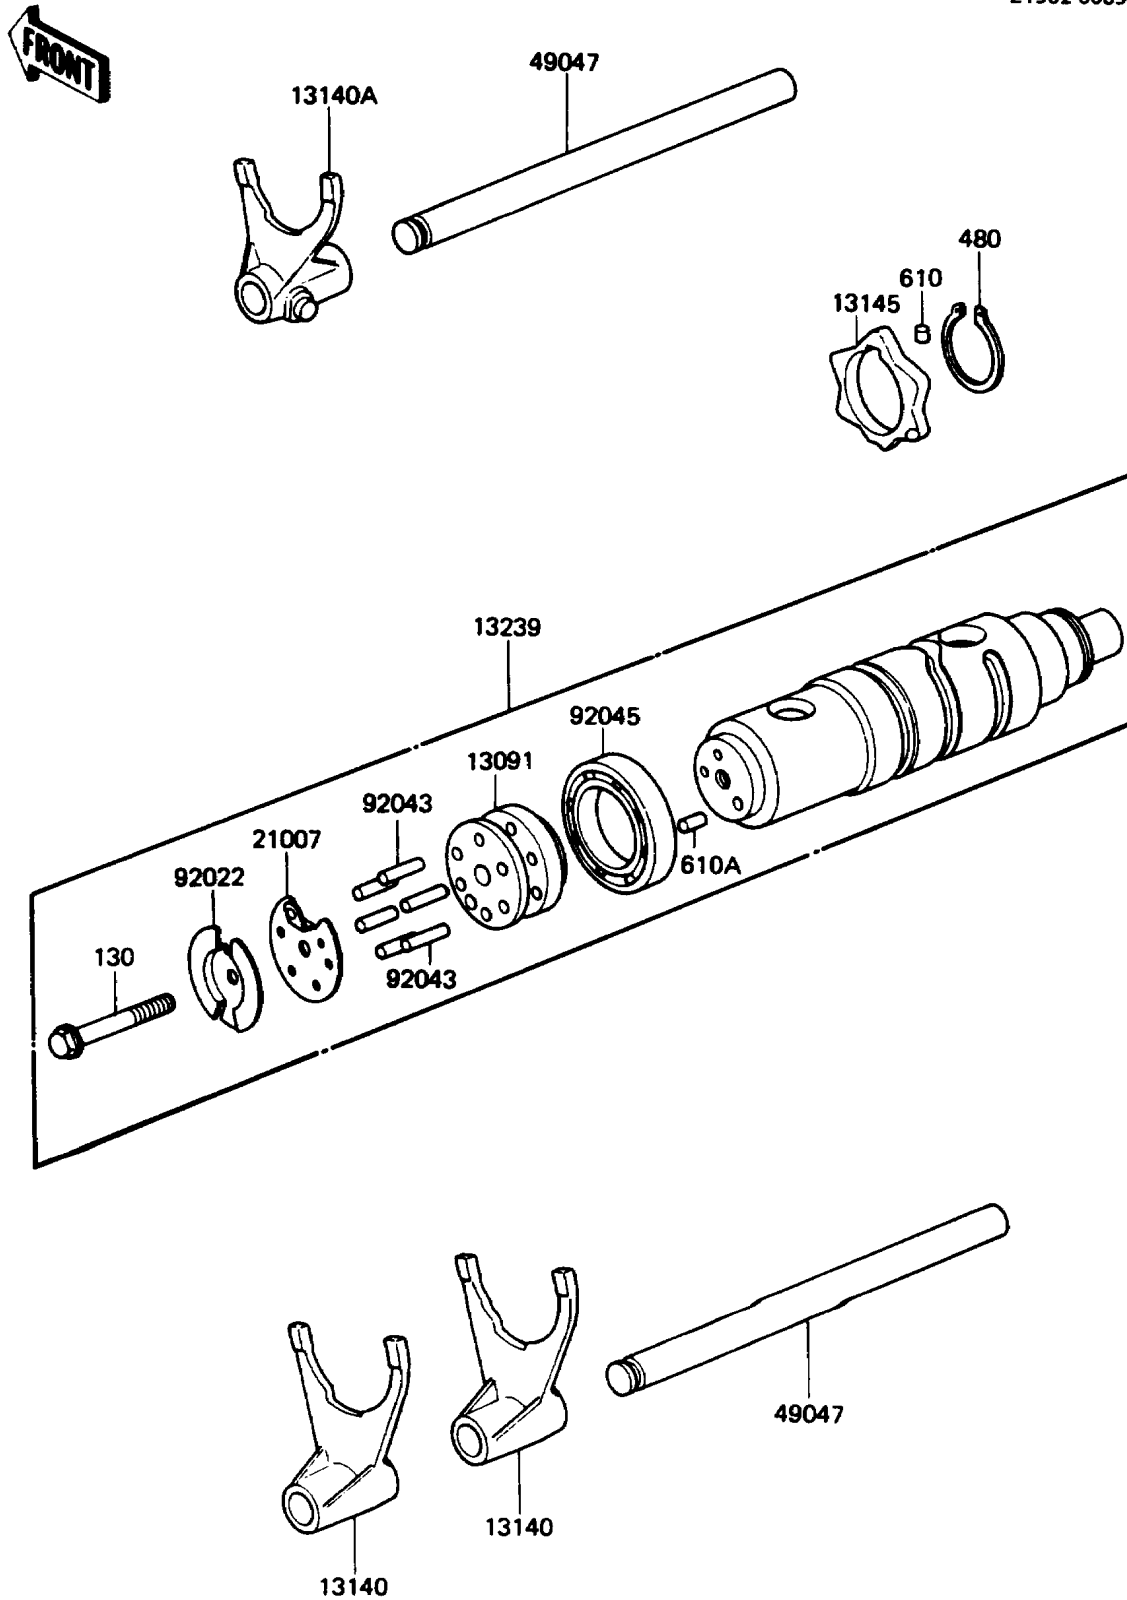

1987 Voyager

PARTS DIAGRAM

Gear Change Drum/Shift Fork(s)

E1362-0083

1987 Voyager

PARTS LIST

Gear Change Drum/Shift Fork(s)

ITEM NAME

PART NUMBER

QUANTITY
