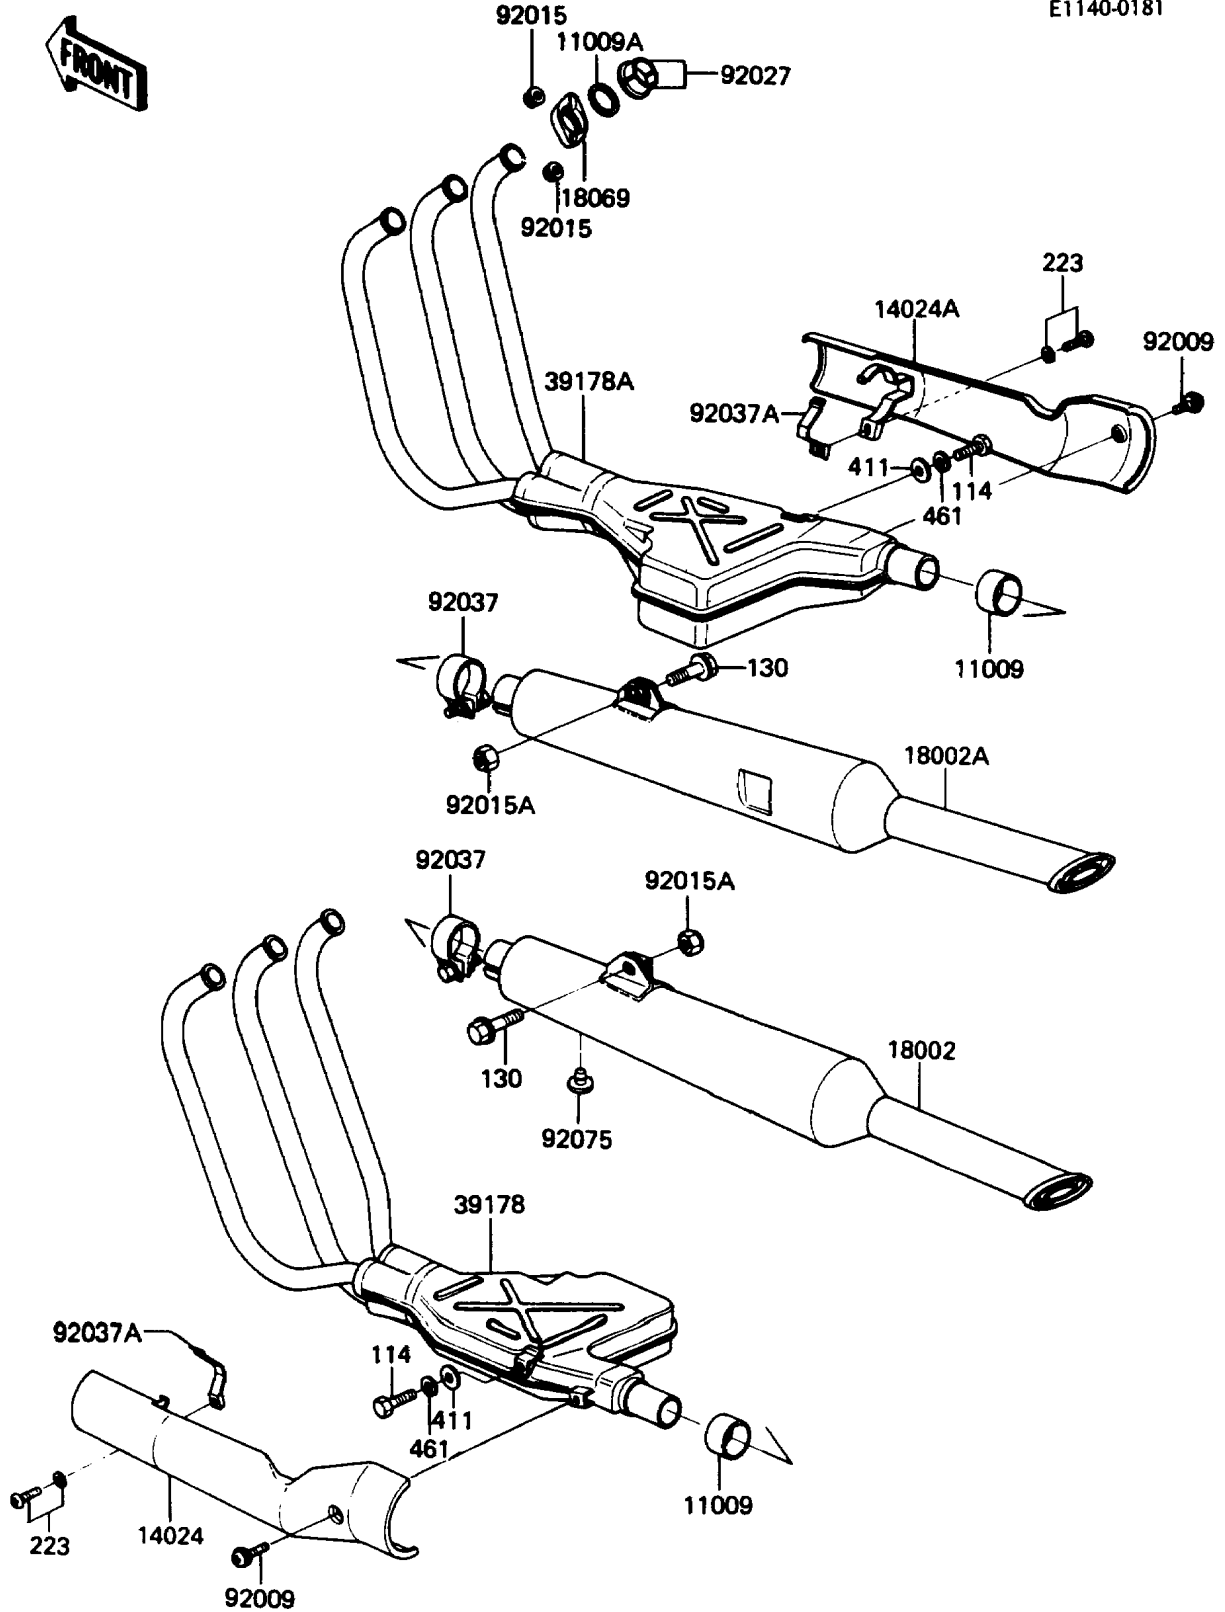

1988 Voyager

PARTS DIAGRAM

Muffler(s)

E1140-0181

1988 Voyager

PARTS LIST

Muffler(s)

Kawasaki

Let the Good Times Roll®

ITEM NAME

PART NUMBER

QUANTITY
