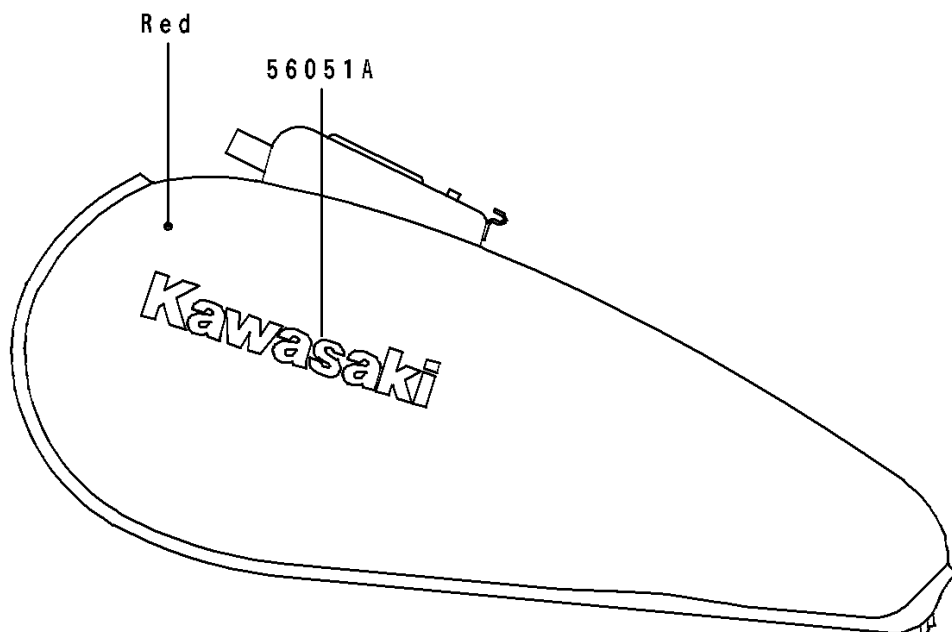

# 1997 Eliminator 600

**Kawasaki**

Let the Good Times Roll®

## PARTS DIAGRAM

Decals(Red)(ZL600-B3)

F2861B

# 1997 Eliminator 600

## PARTS LIST

Decals(Red)(ZL600-B3)

**ITEM NAME**

**PART NUMBER**

**QUANTITY**

---