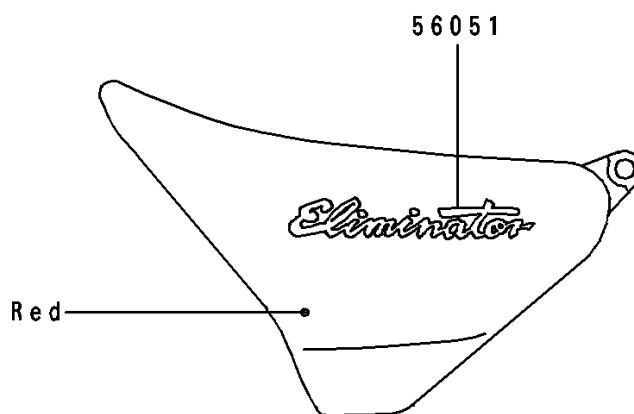

# 1997 Eliminator 600

**Kawasaki**

Let the Good Times Roll®

## PARTS DIAGRAM

Decals(Red)(ZL600-B3)

F2861B

## PARTS LIST

Decals(Red)(ZL600-B3)

**ITEM NAME**

**PART NUMBER**

**QUANTITY**

---