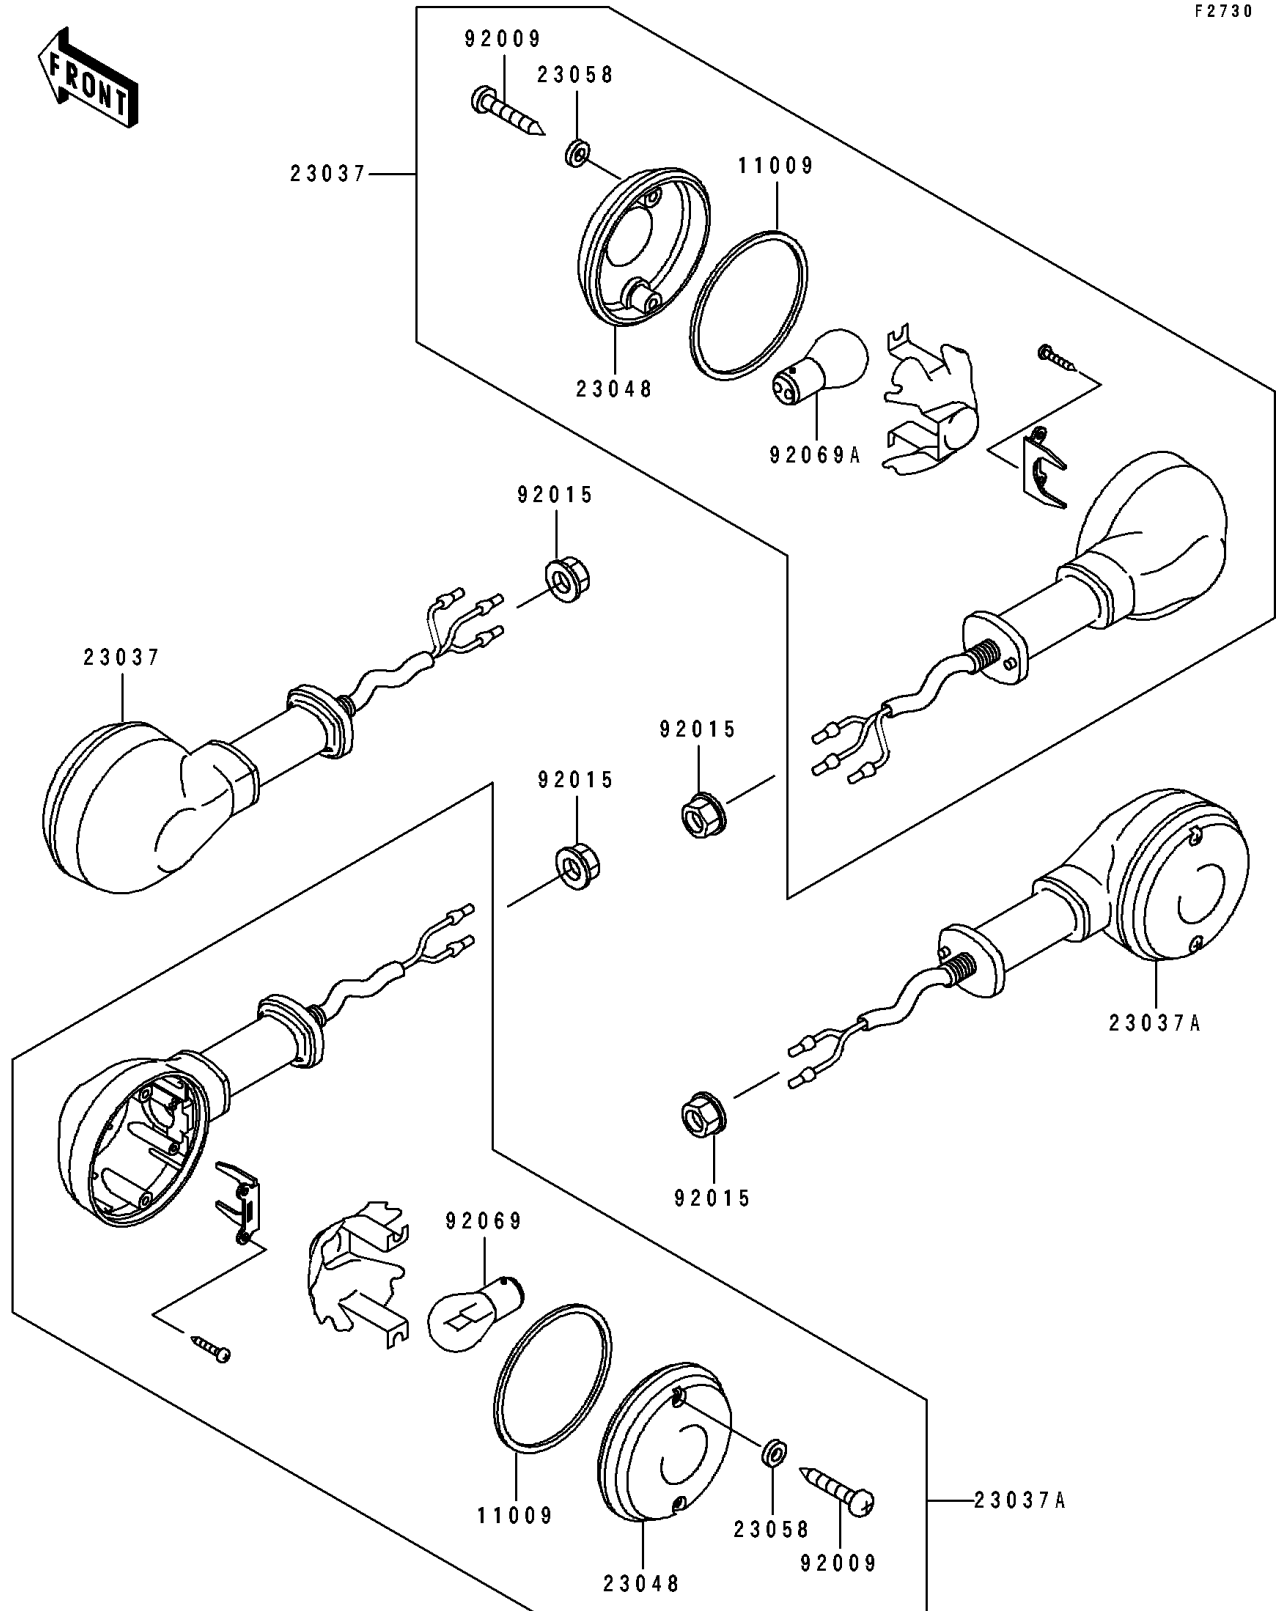

1997 Eliminator 600

PARTS DIAGRAM

Turn Signals

1997 Eliminator 600

PARTS LIST

Turn Signals

ITEM NAME

PART NUMBER

QUANTITY
