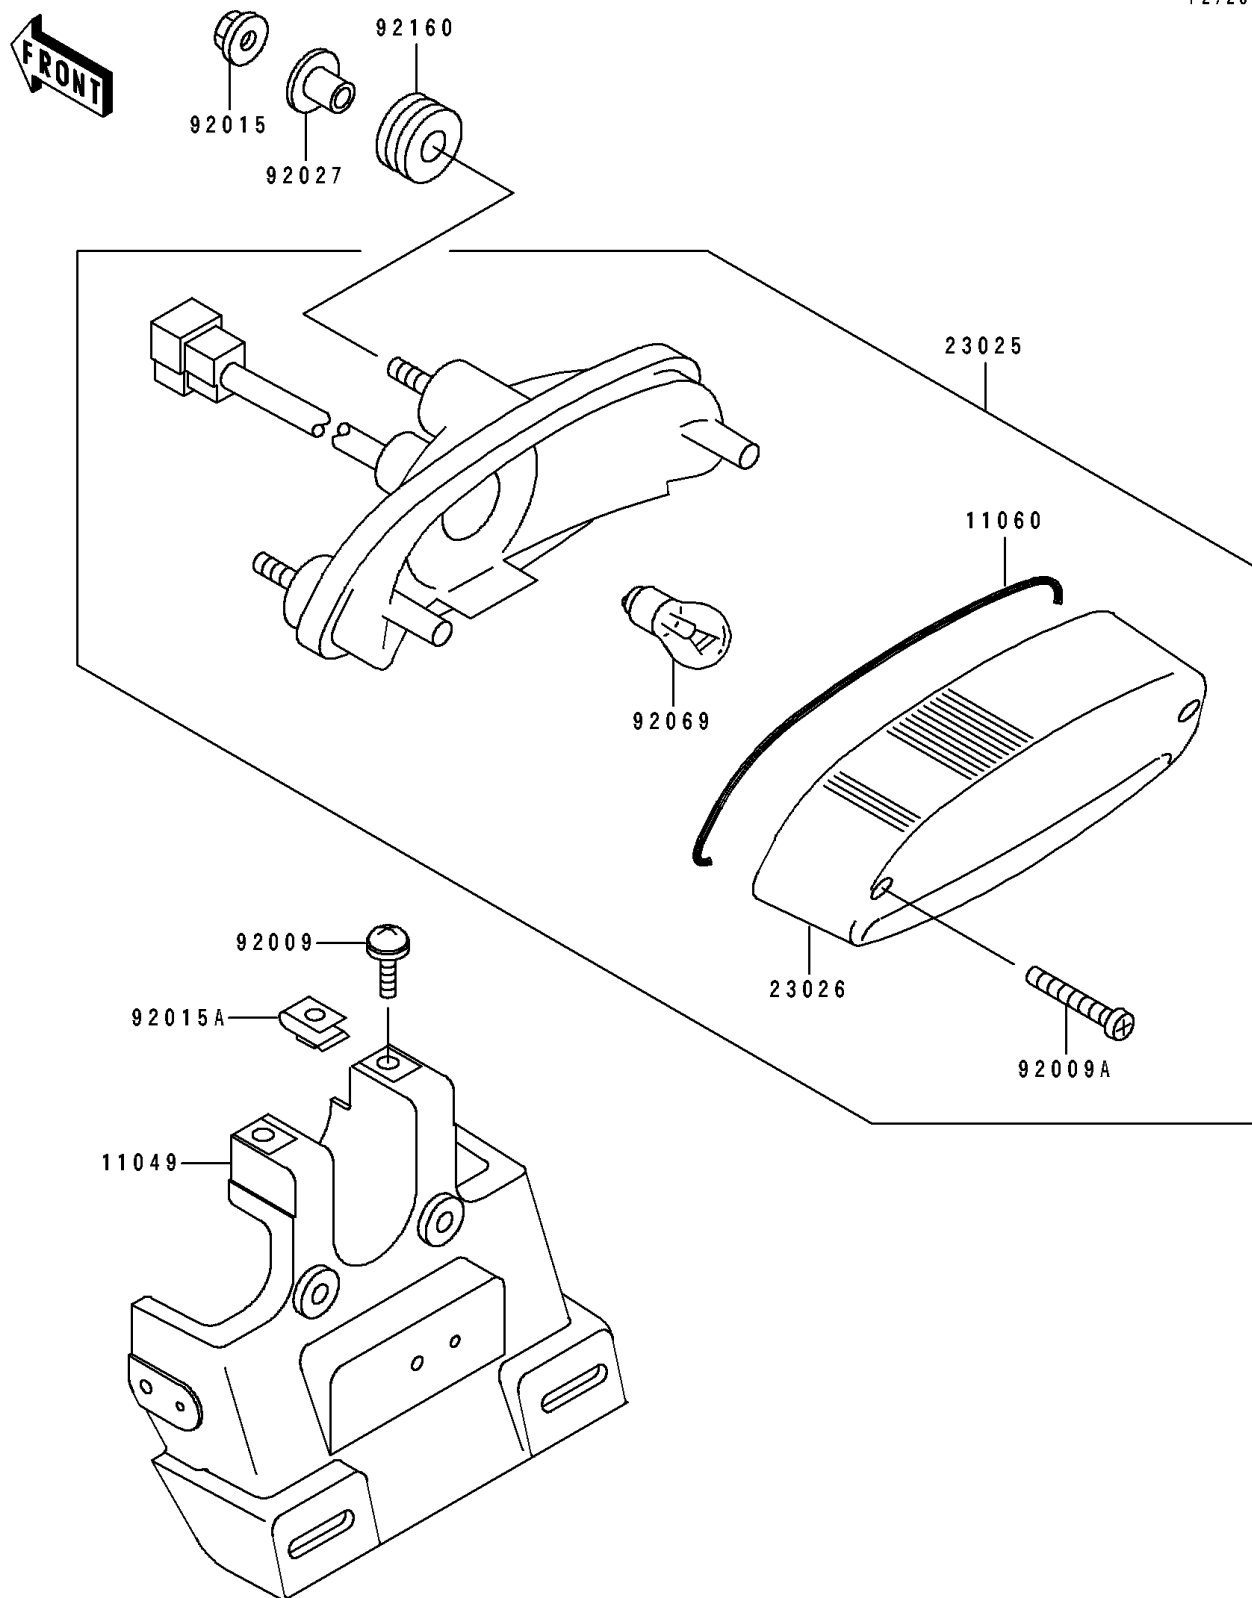

1997 Eliminator 600

Kawasaki

Let the Good Times Roll®

PARTS DIAGRAM

Taillight(s)

F2720

1997 Eliminator 600

PARTS LIST

Taillight(s)

ITEM NAME

PART NUMBER

QUANTITY
