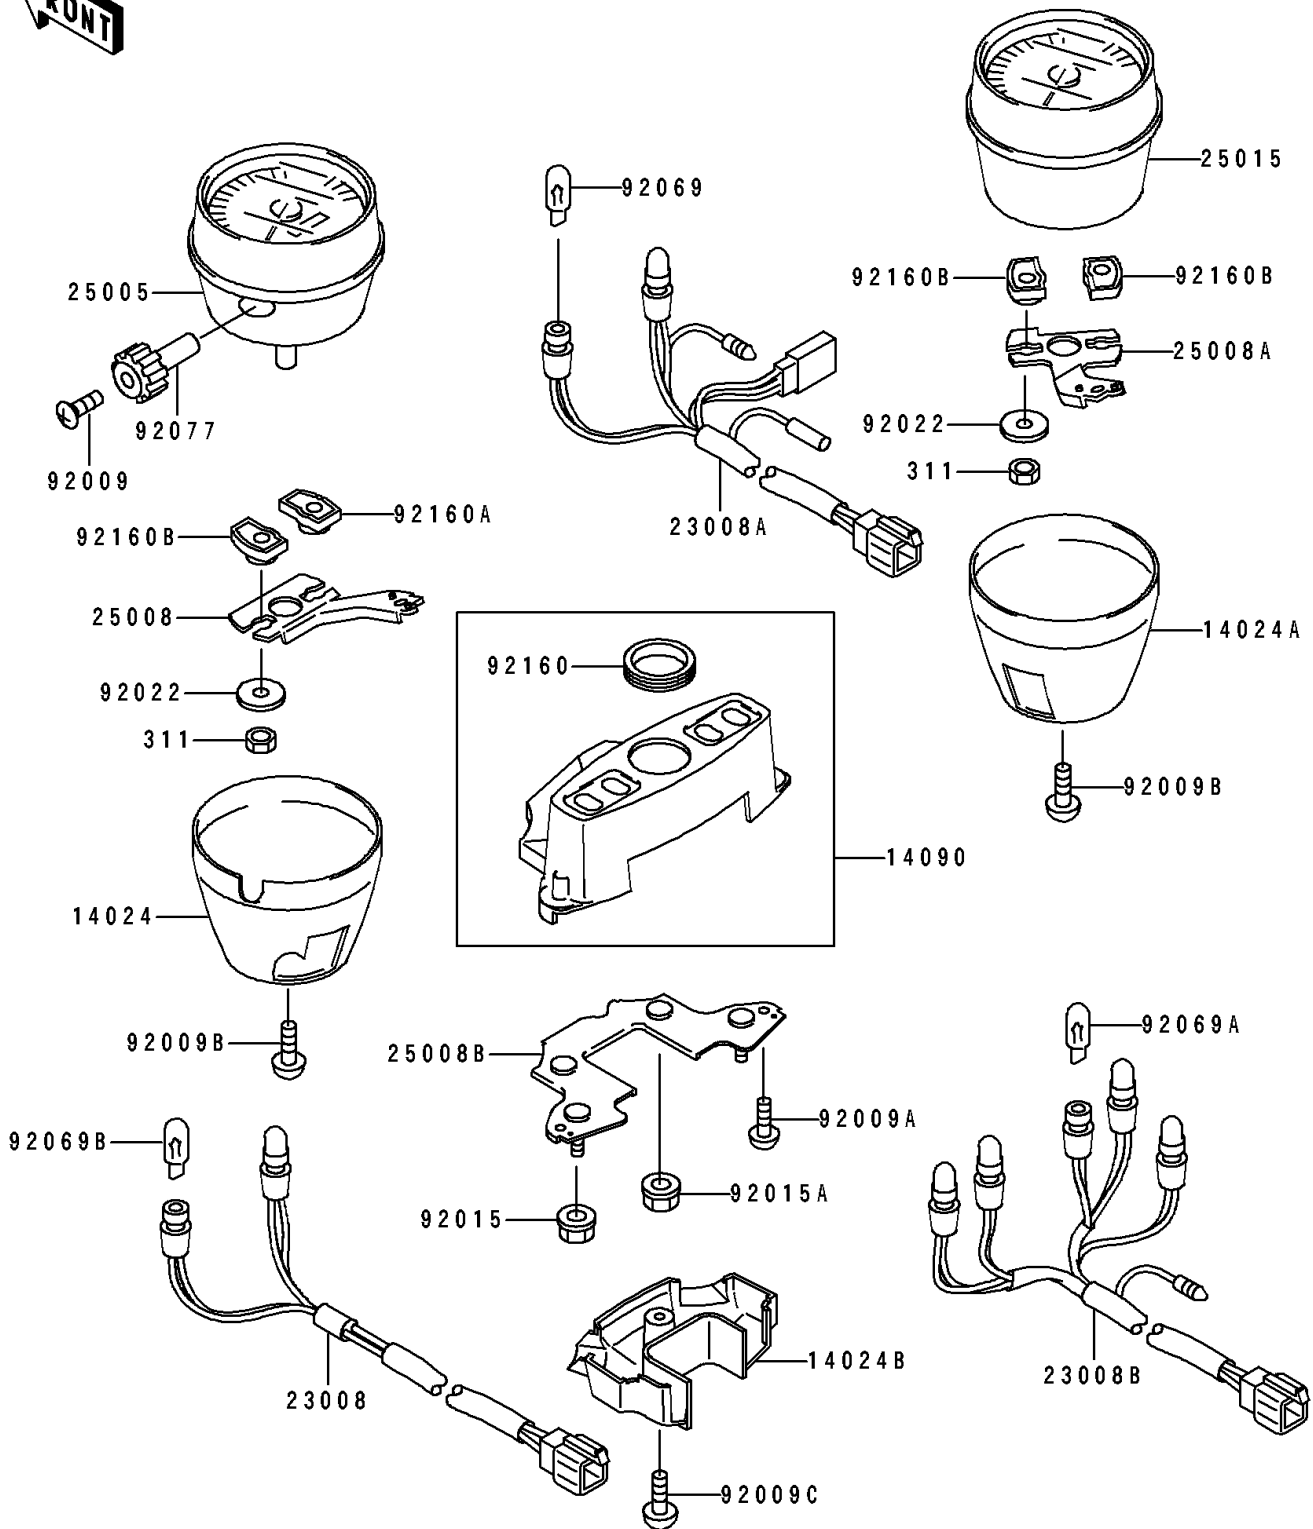

1997 Eliminator 600

PARTS DIAGRAM

Meter(s)

F2530

1997 Eliminator 600

PARTS LIST

Meter(s)

ITEM NAME

PART NUMBER

QUANTITY
