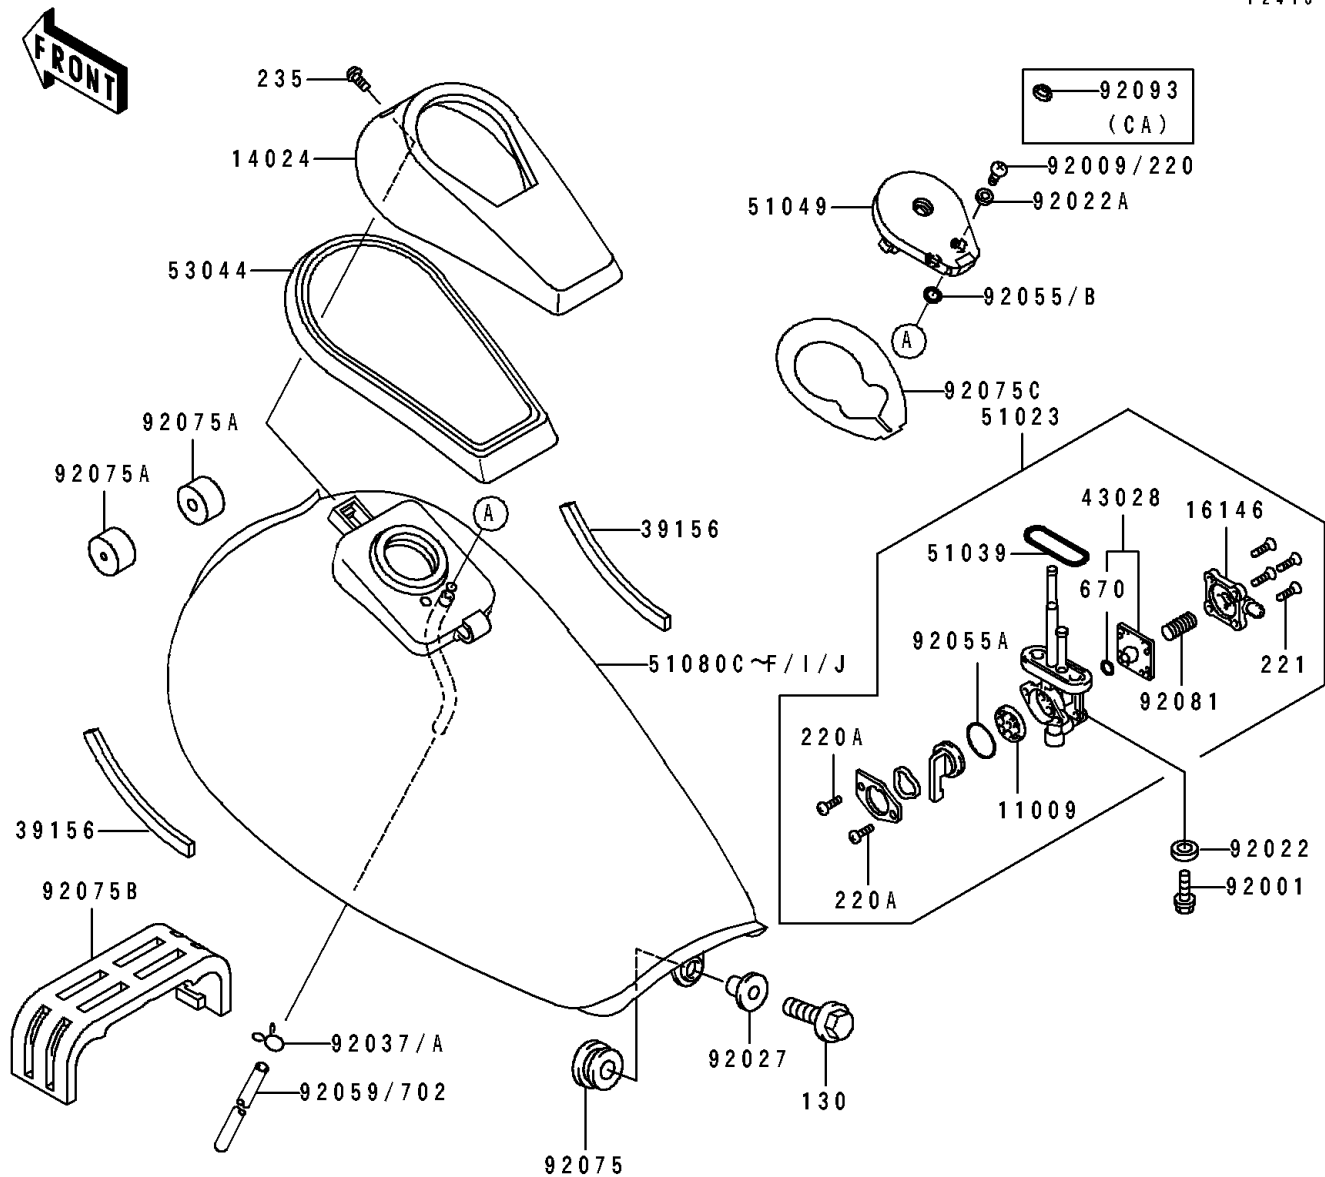

1997 Eliminator 600

PARTS DIAGRAM

Fuel Tank

F2410

WD

WD

WD

1997 Eliminator 600

PARTS LIST

Fuel Tank

ITEM NAME

PART NUMBER

QUANTITY
