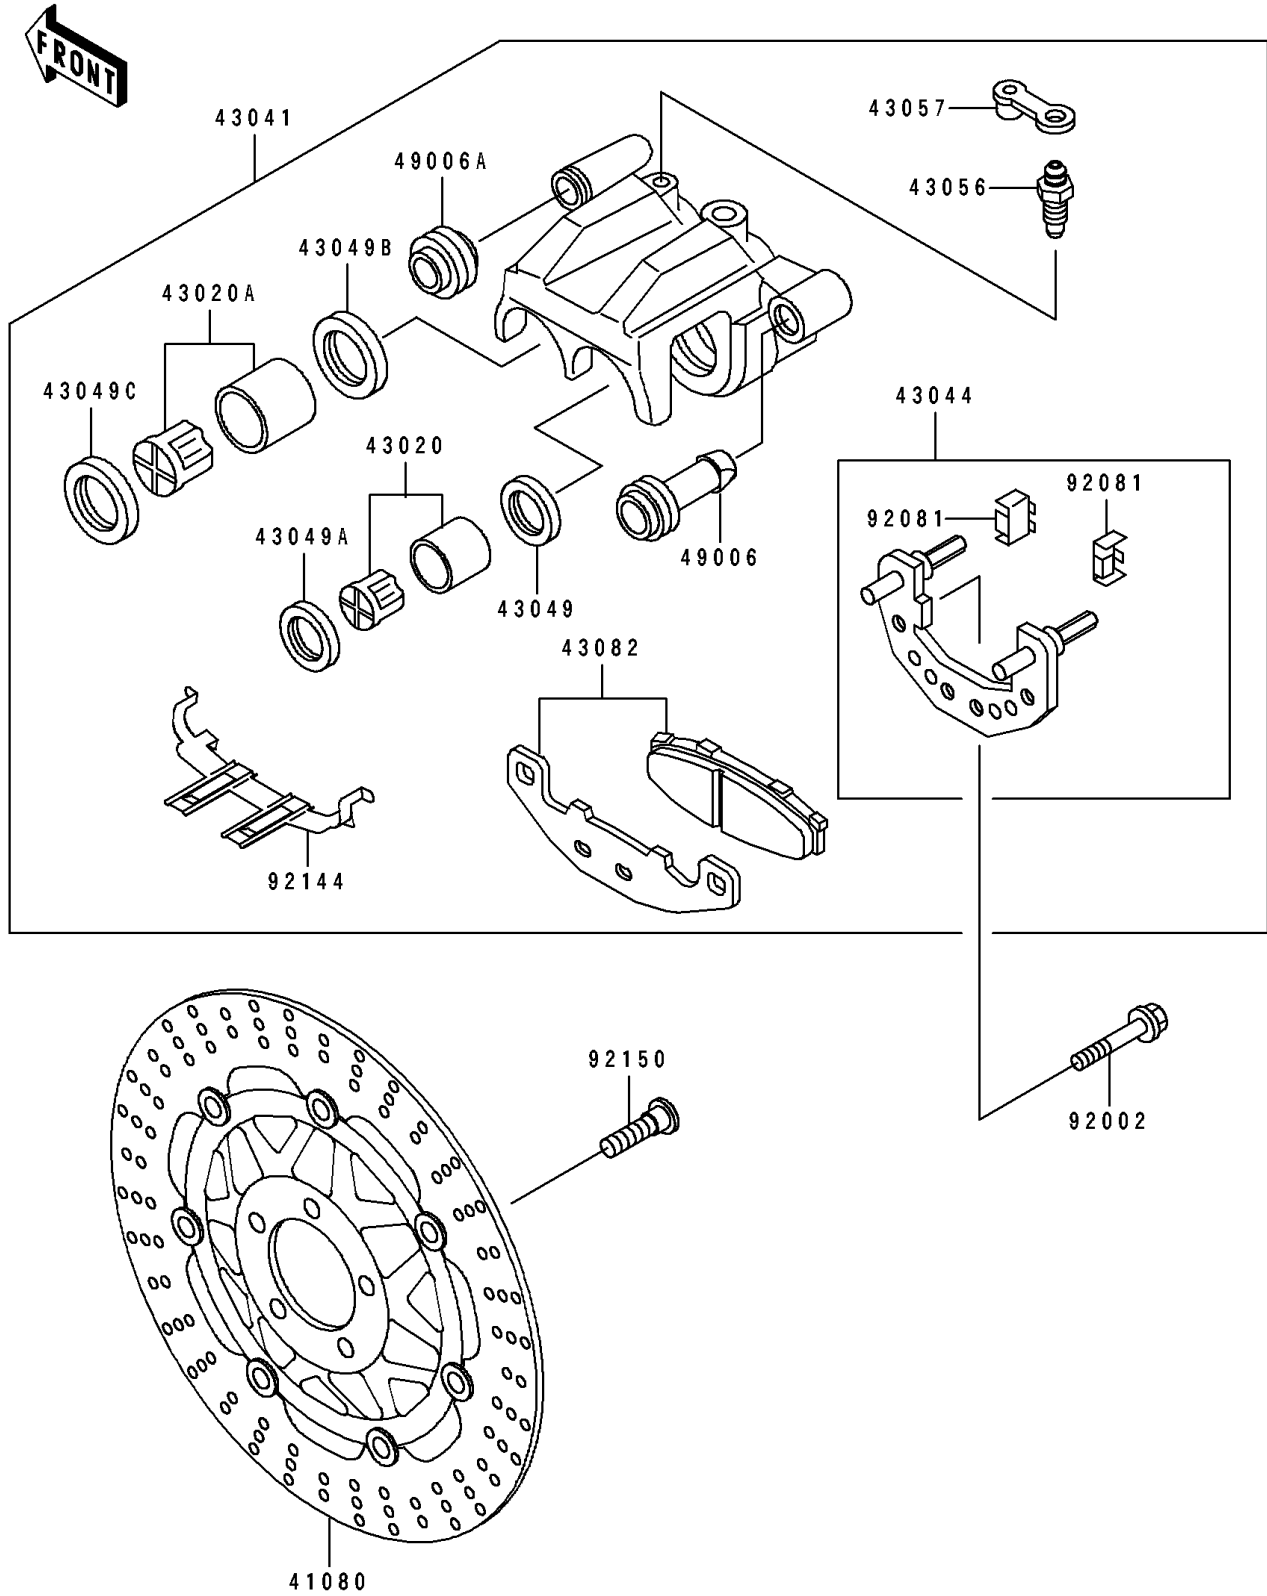

1996 Eliminator 600

PARTS DIAGRAM

Front Brake

F2292

1996 Eliminator 600

PARTS LIST

Front Brake

ITEM NAME

PART NUMBER

QUANTITY
