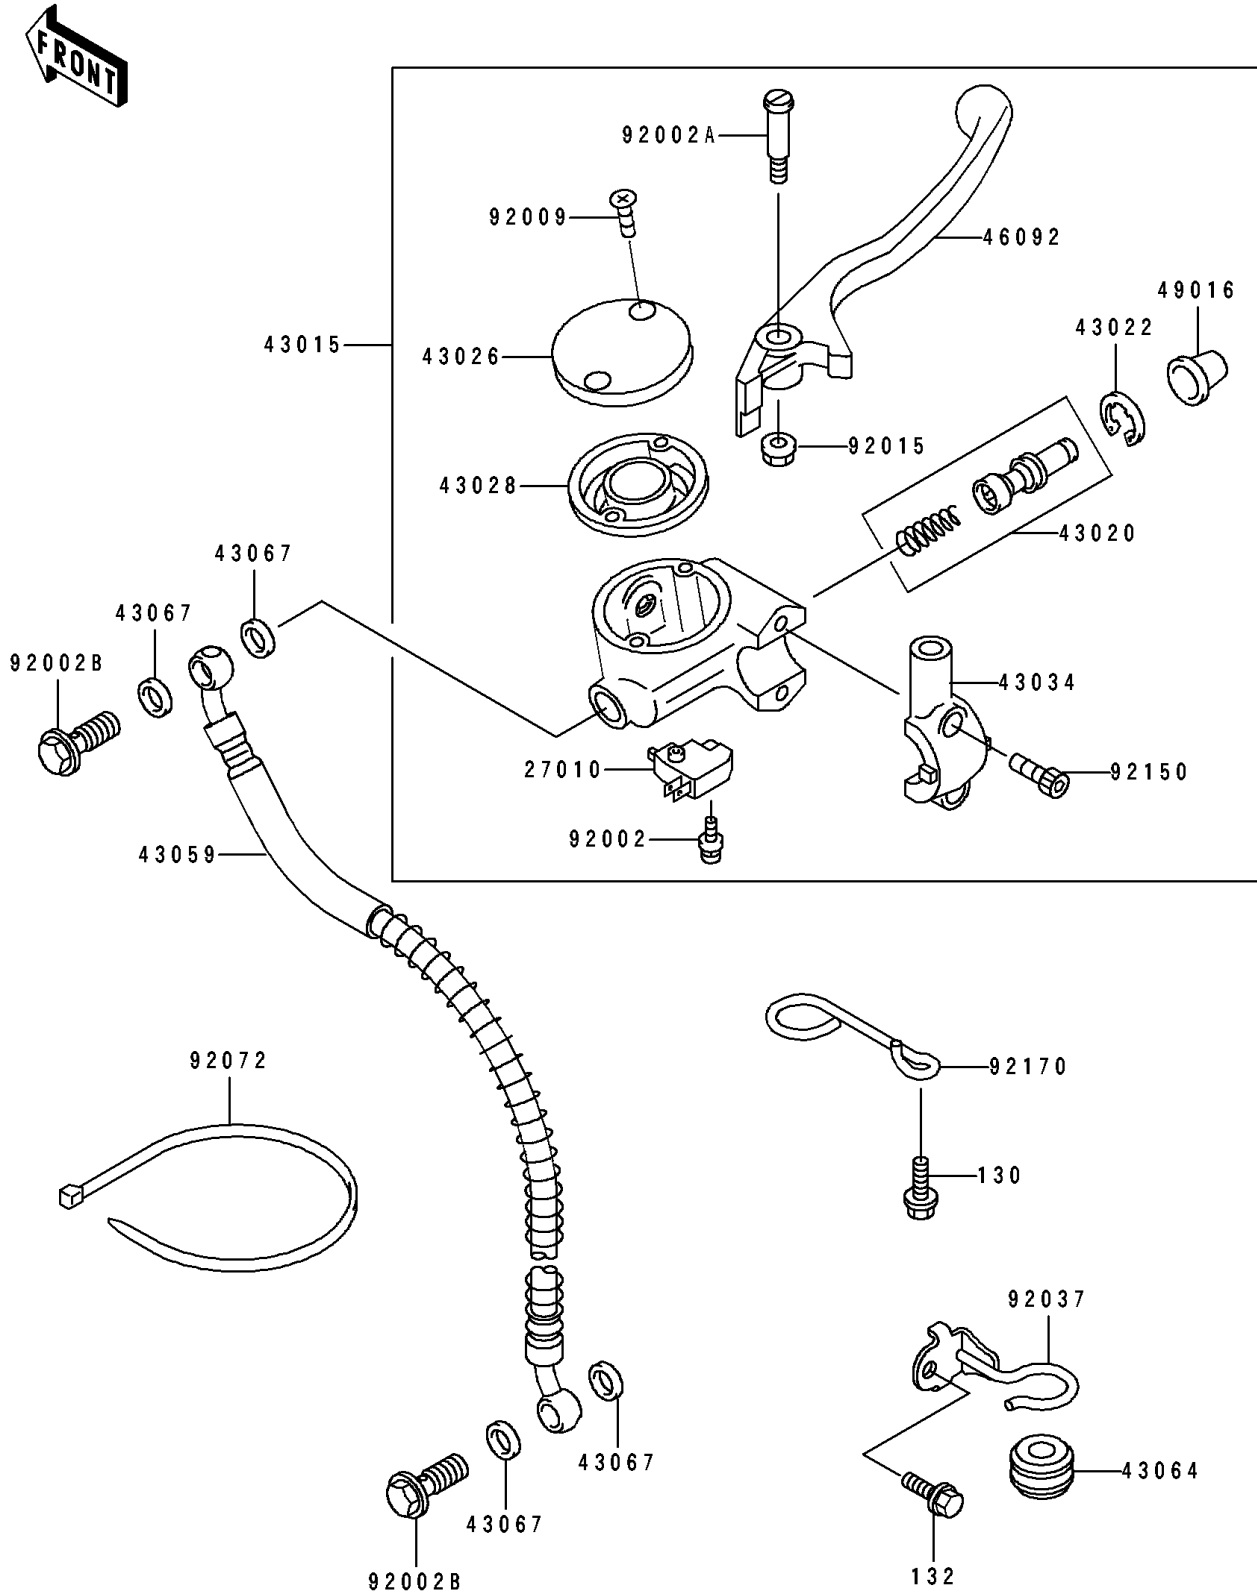

1997 Eliminator 600

PARTS DIAGRAM Front Master Cylinder

F2291

1997 Eliminator 600

PARTS LIST

Front Master Cylinder

ITEM NAME

PART NUMBER

QUANTITY
