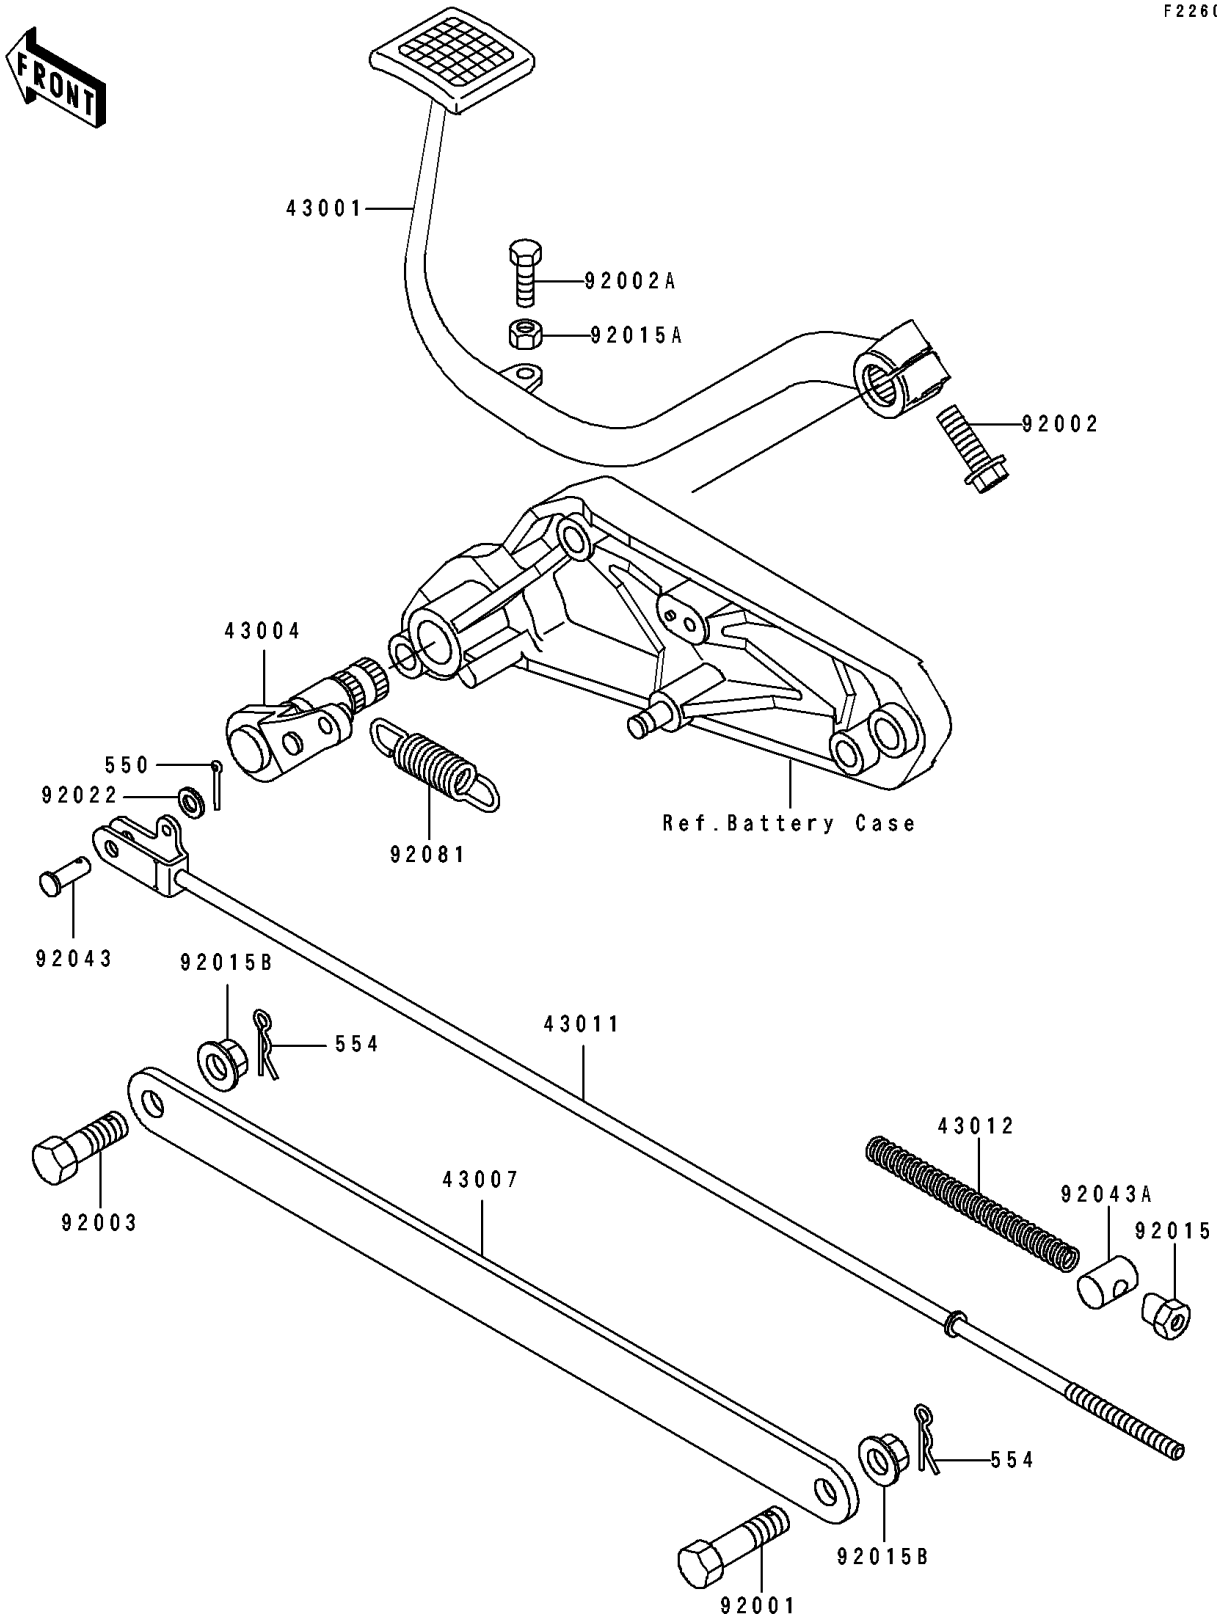

1997 Eliminator 600

PARTS DIAGRAM

Brake Pedal/Torque Link

F2260

1997 Eliminator 600

PARTS LIST

Brake Pedal/Torque Link

ITEM NAME	PART NUMBER	QUANTITY
-----------	-------------	----------
