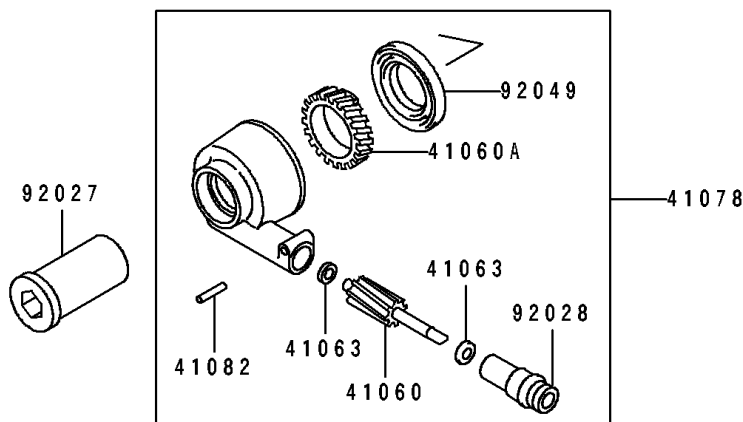

1997 Eliminator 600

PARTS DIAGRAM

Front Wheel

F2230

1997 Eliminator 600

PARTS LIST

Front Wheel

ITEM NAME	PART NUMBER	QUANTITY
-----------	-------------	----------
