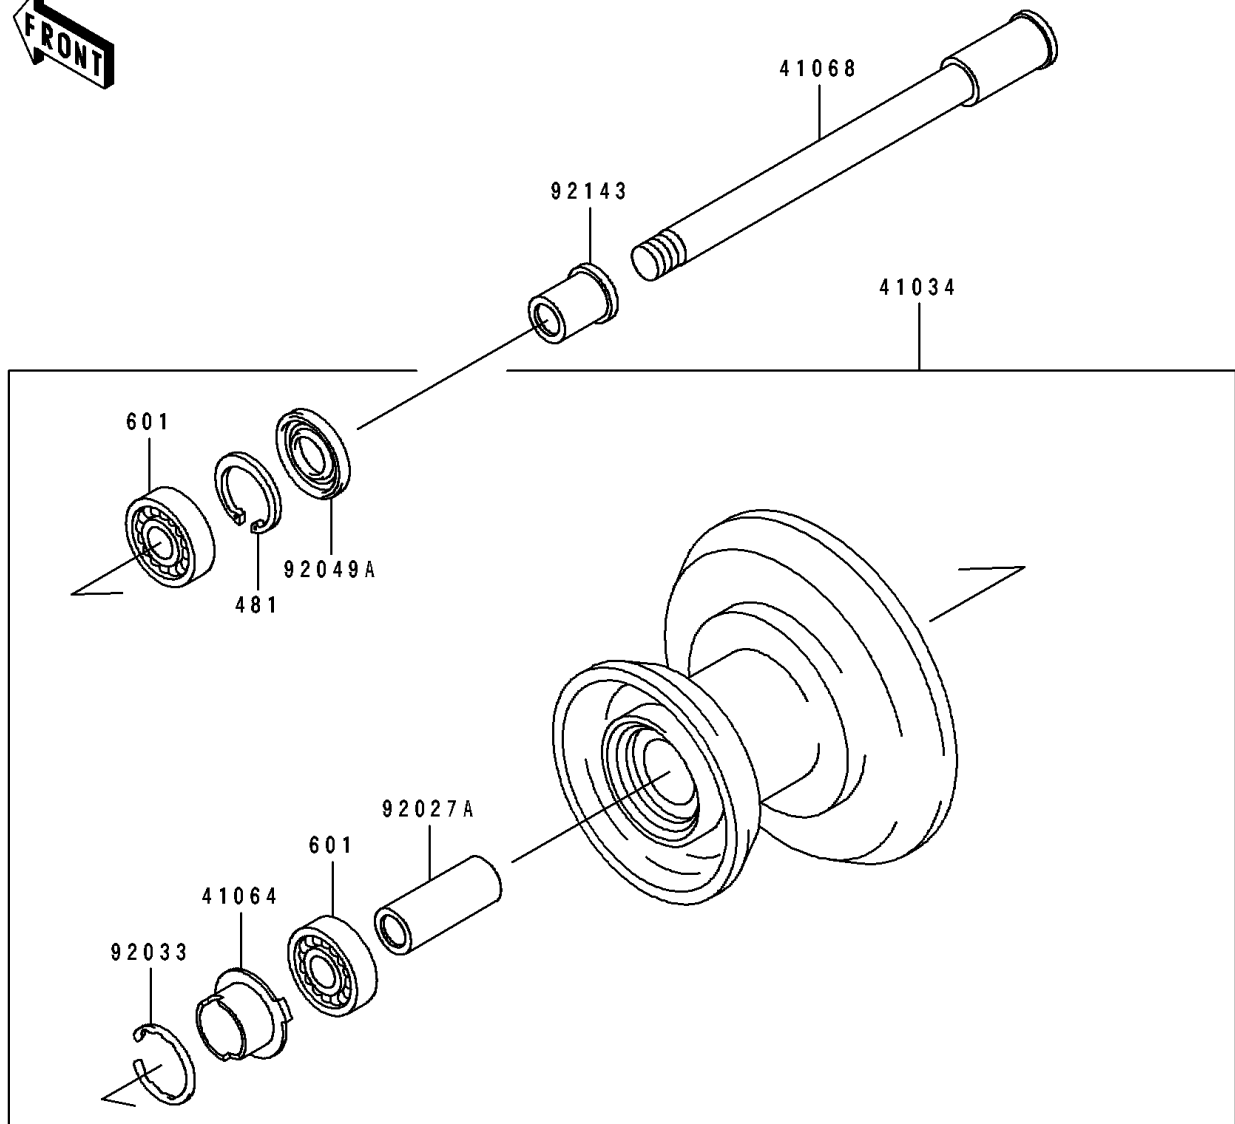

1997 Eliminator 600

PARTS DIAGRAM

Front Wheel

F2230

1997 Eliminator 600

PARTS LIST

Front Wheel

ITEM NAME	PART NUMBER	QUANTITY
-----------	-------------	----------
