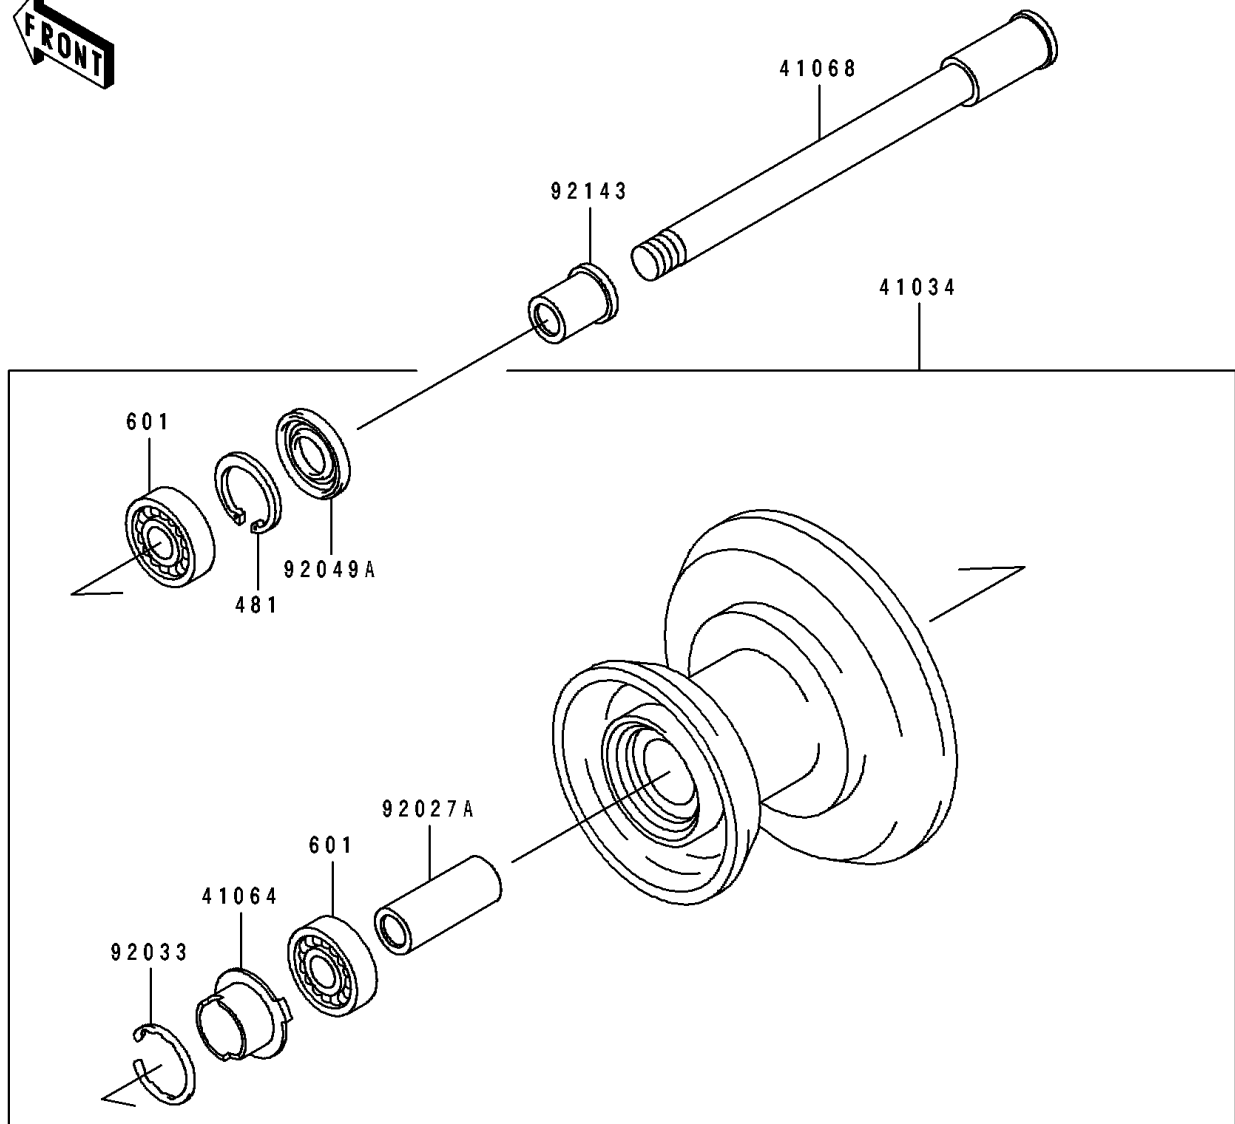

1996 Eliminator 600

PARTS DIAGRAM

Front Wheel

F2230

1996 Eliminator 600

PARTS LIST

Front Wheel

ITEM NAME

PART NUMBER

QUANTITY
