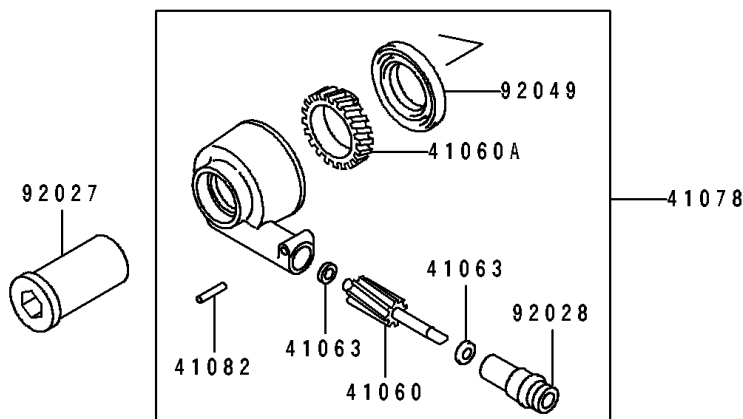

1996 Eliminator 600

PARTS DIAGRAM

Front Wheel

F2230

1996 Eliminator 600

PARTS LIST

Front Wheel

ITEM NAME

PART NUMBER

QUANTITY
