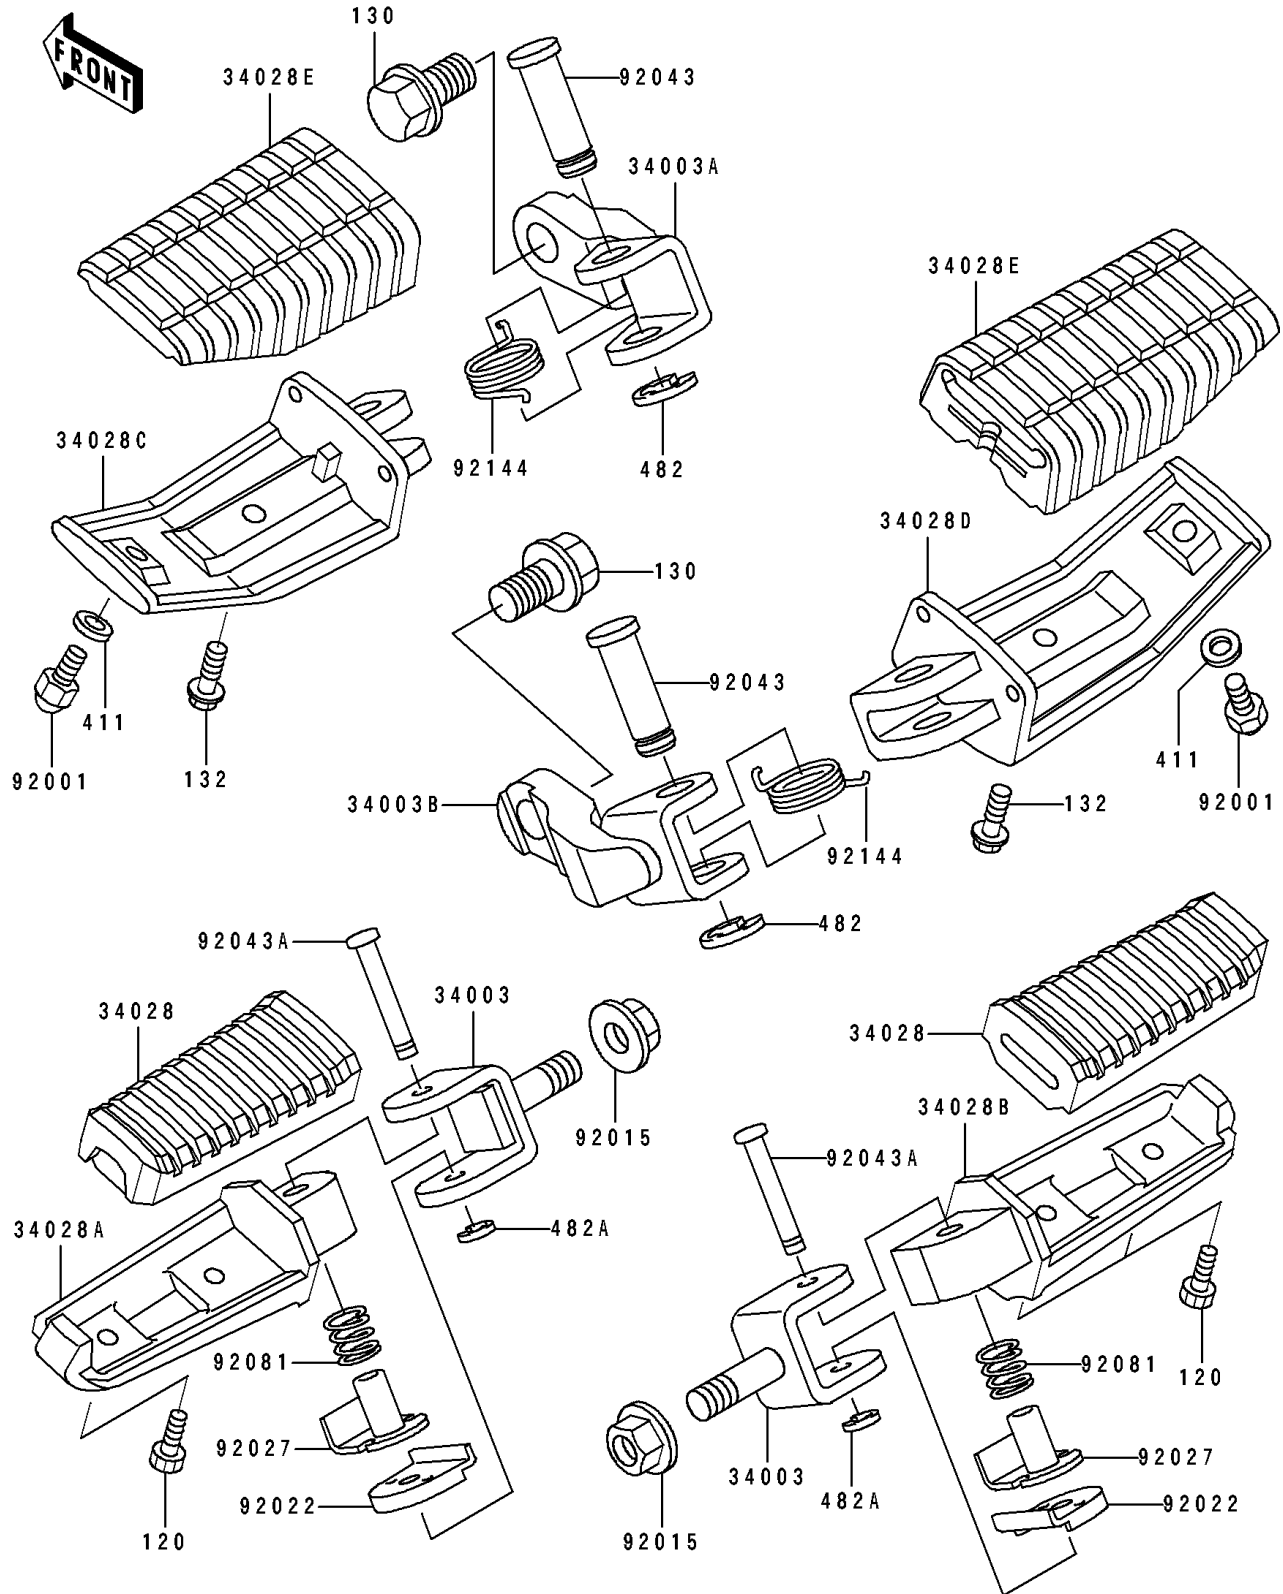

1997 Eliminator 600

PARTS DIAGRAM

Footrests

F2160

1997 Eliminator 600

PARTS LIST

Footrests

ITEM NAME

PART NUMBER

QUANTITY
