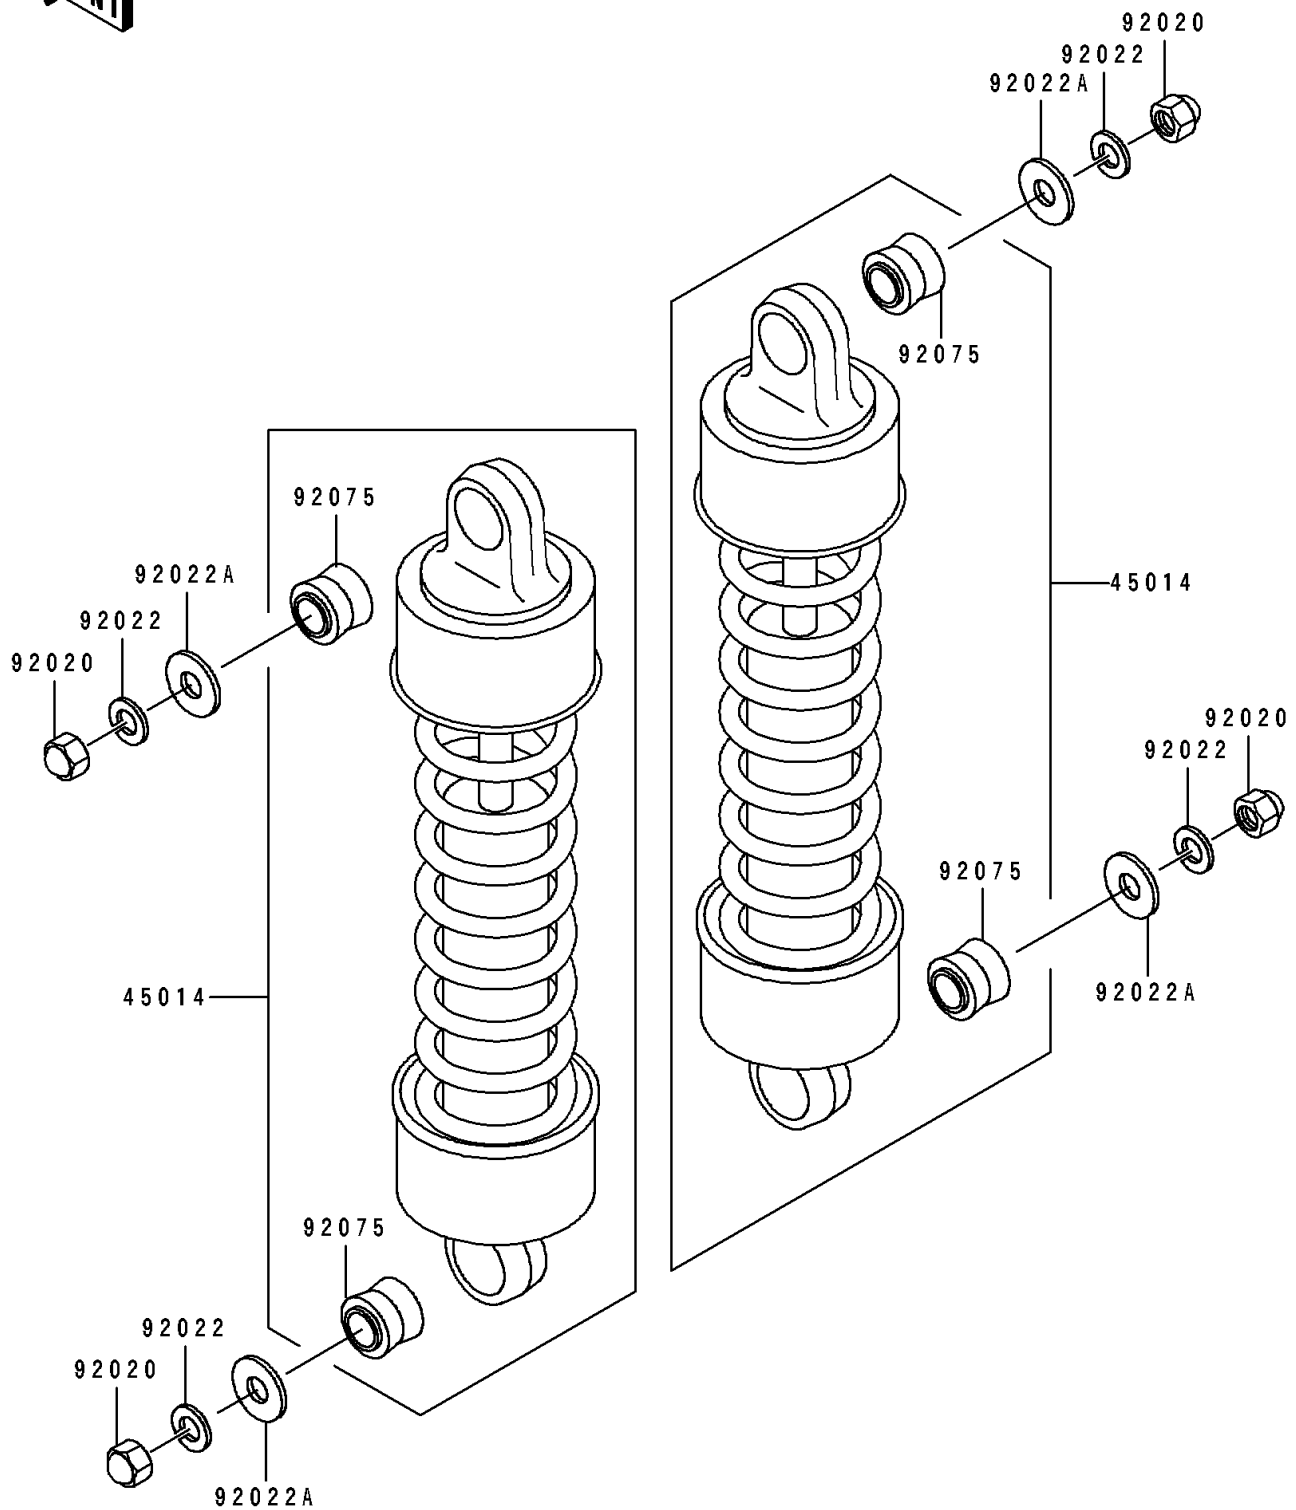

1997 Eliminator 600

PARTS DIAGRAM

Suspension/Shock Absorber

F2151

1997 Eliminator 600

PARTS LIST

Suspension/Shock Absorber

ITEM NAME

PART NUMBER

QUANTITY
