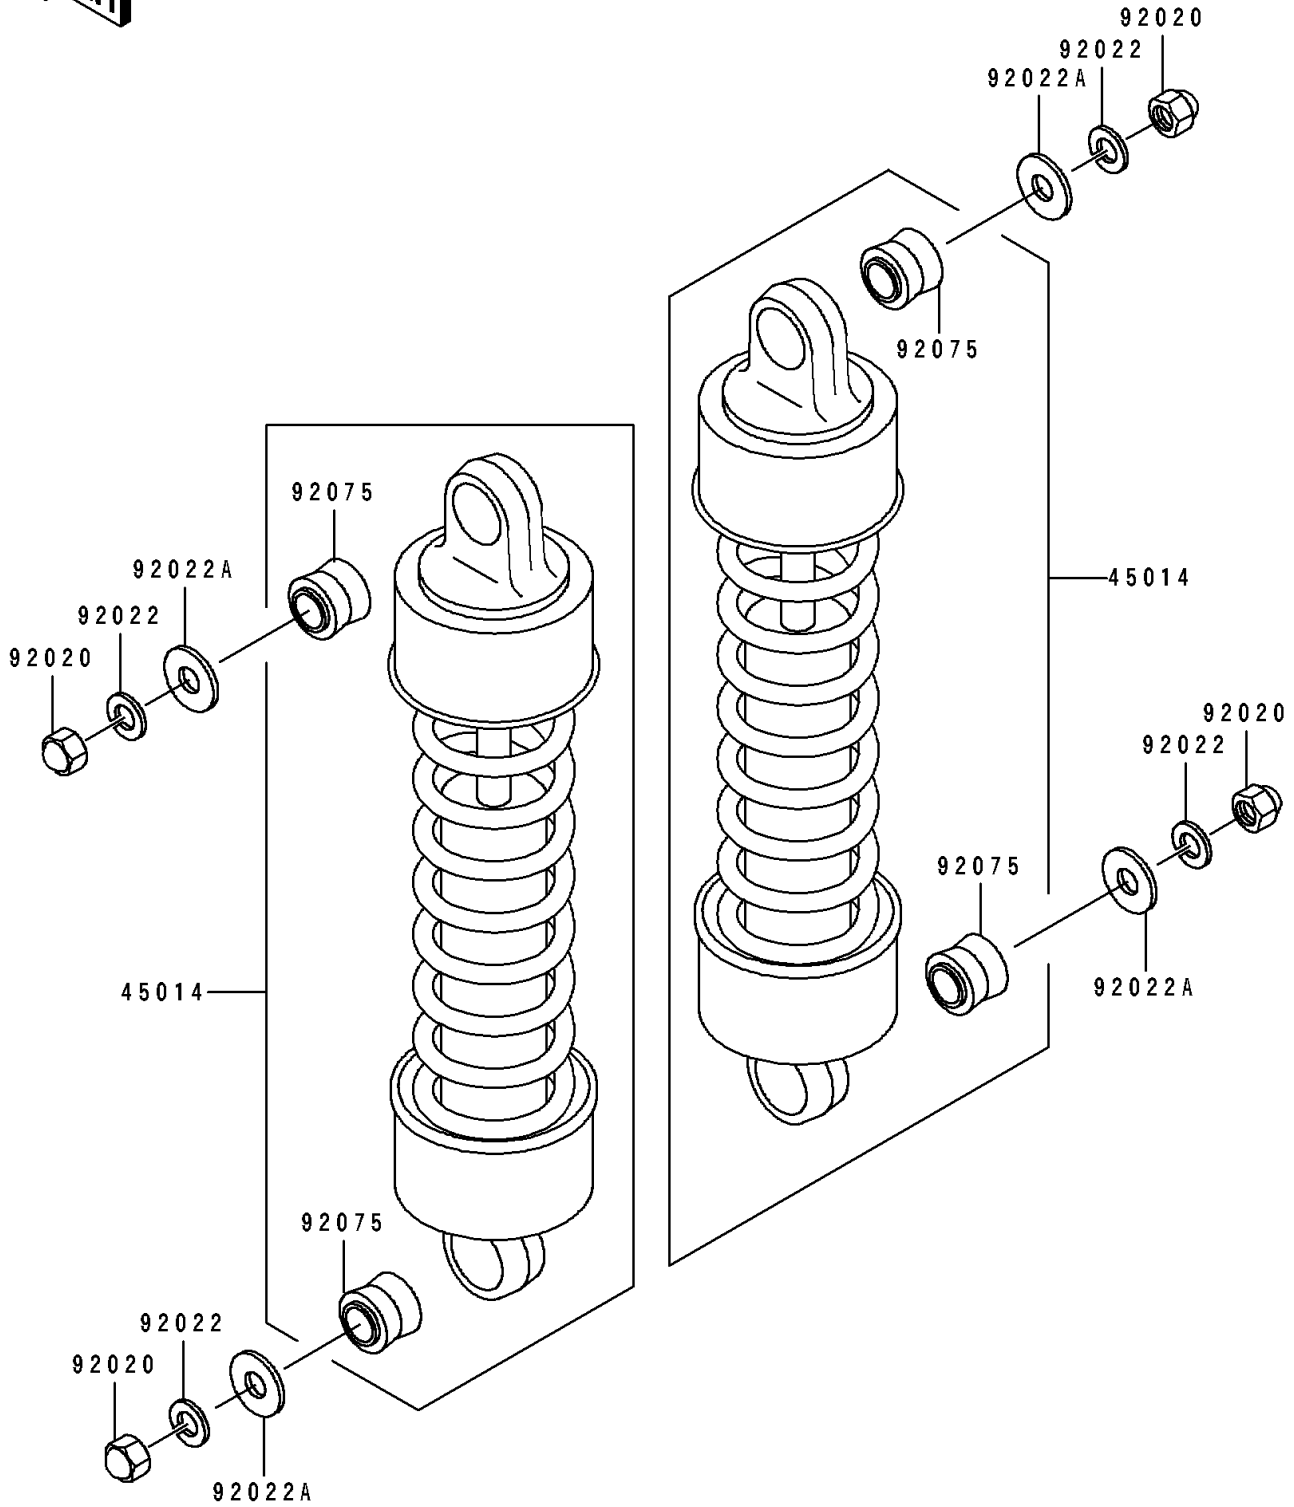

1996 Eliminator 600

PARTS DIAGRAM

Suspension/Shock Absorber

F2151

1996 Eliminator 600

PARTS LIST

Suspension/Shock Absorber

ITEM NAME

PART NUMBER

QUANTITY
